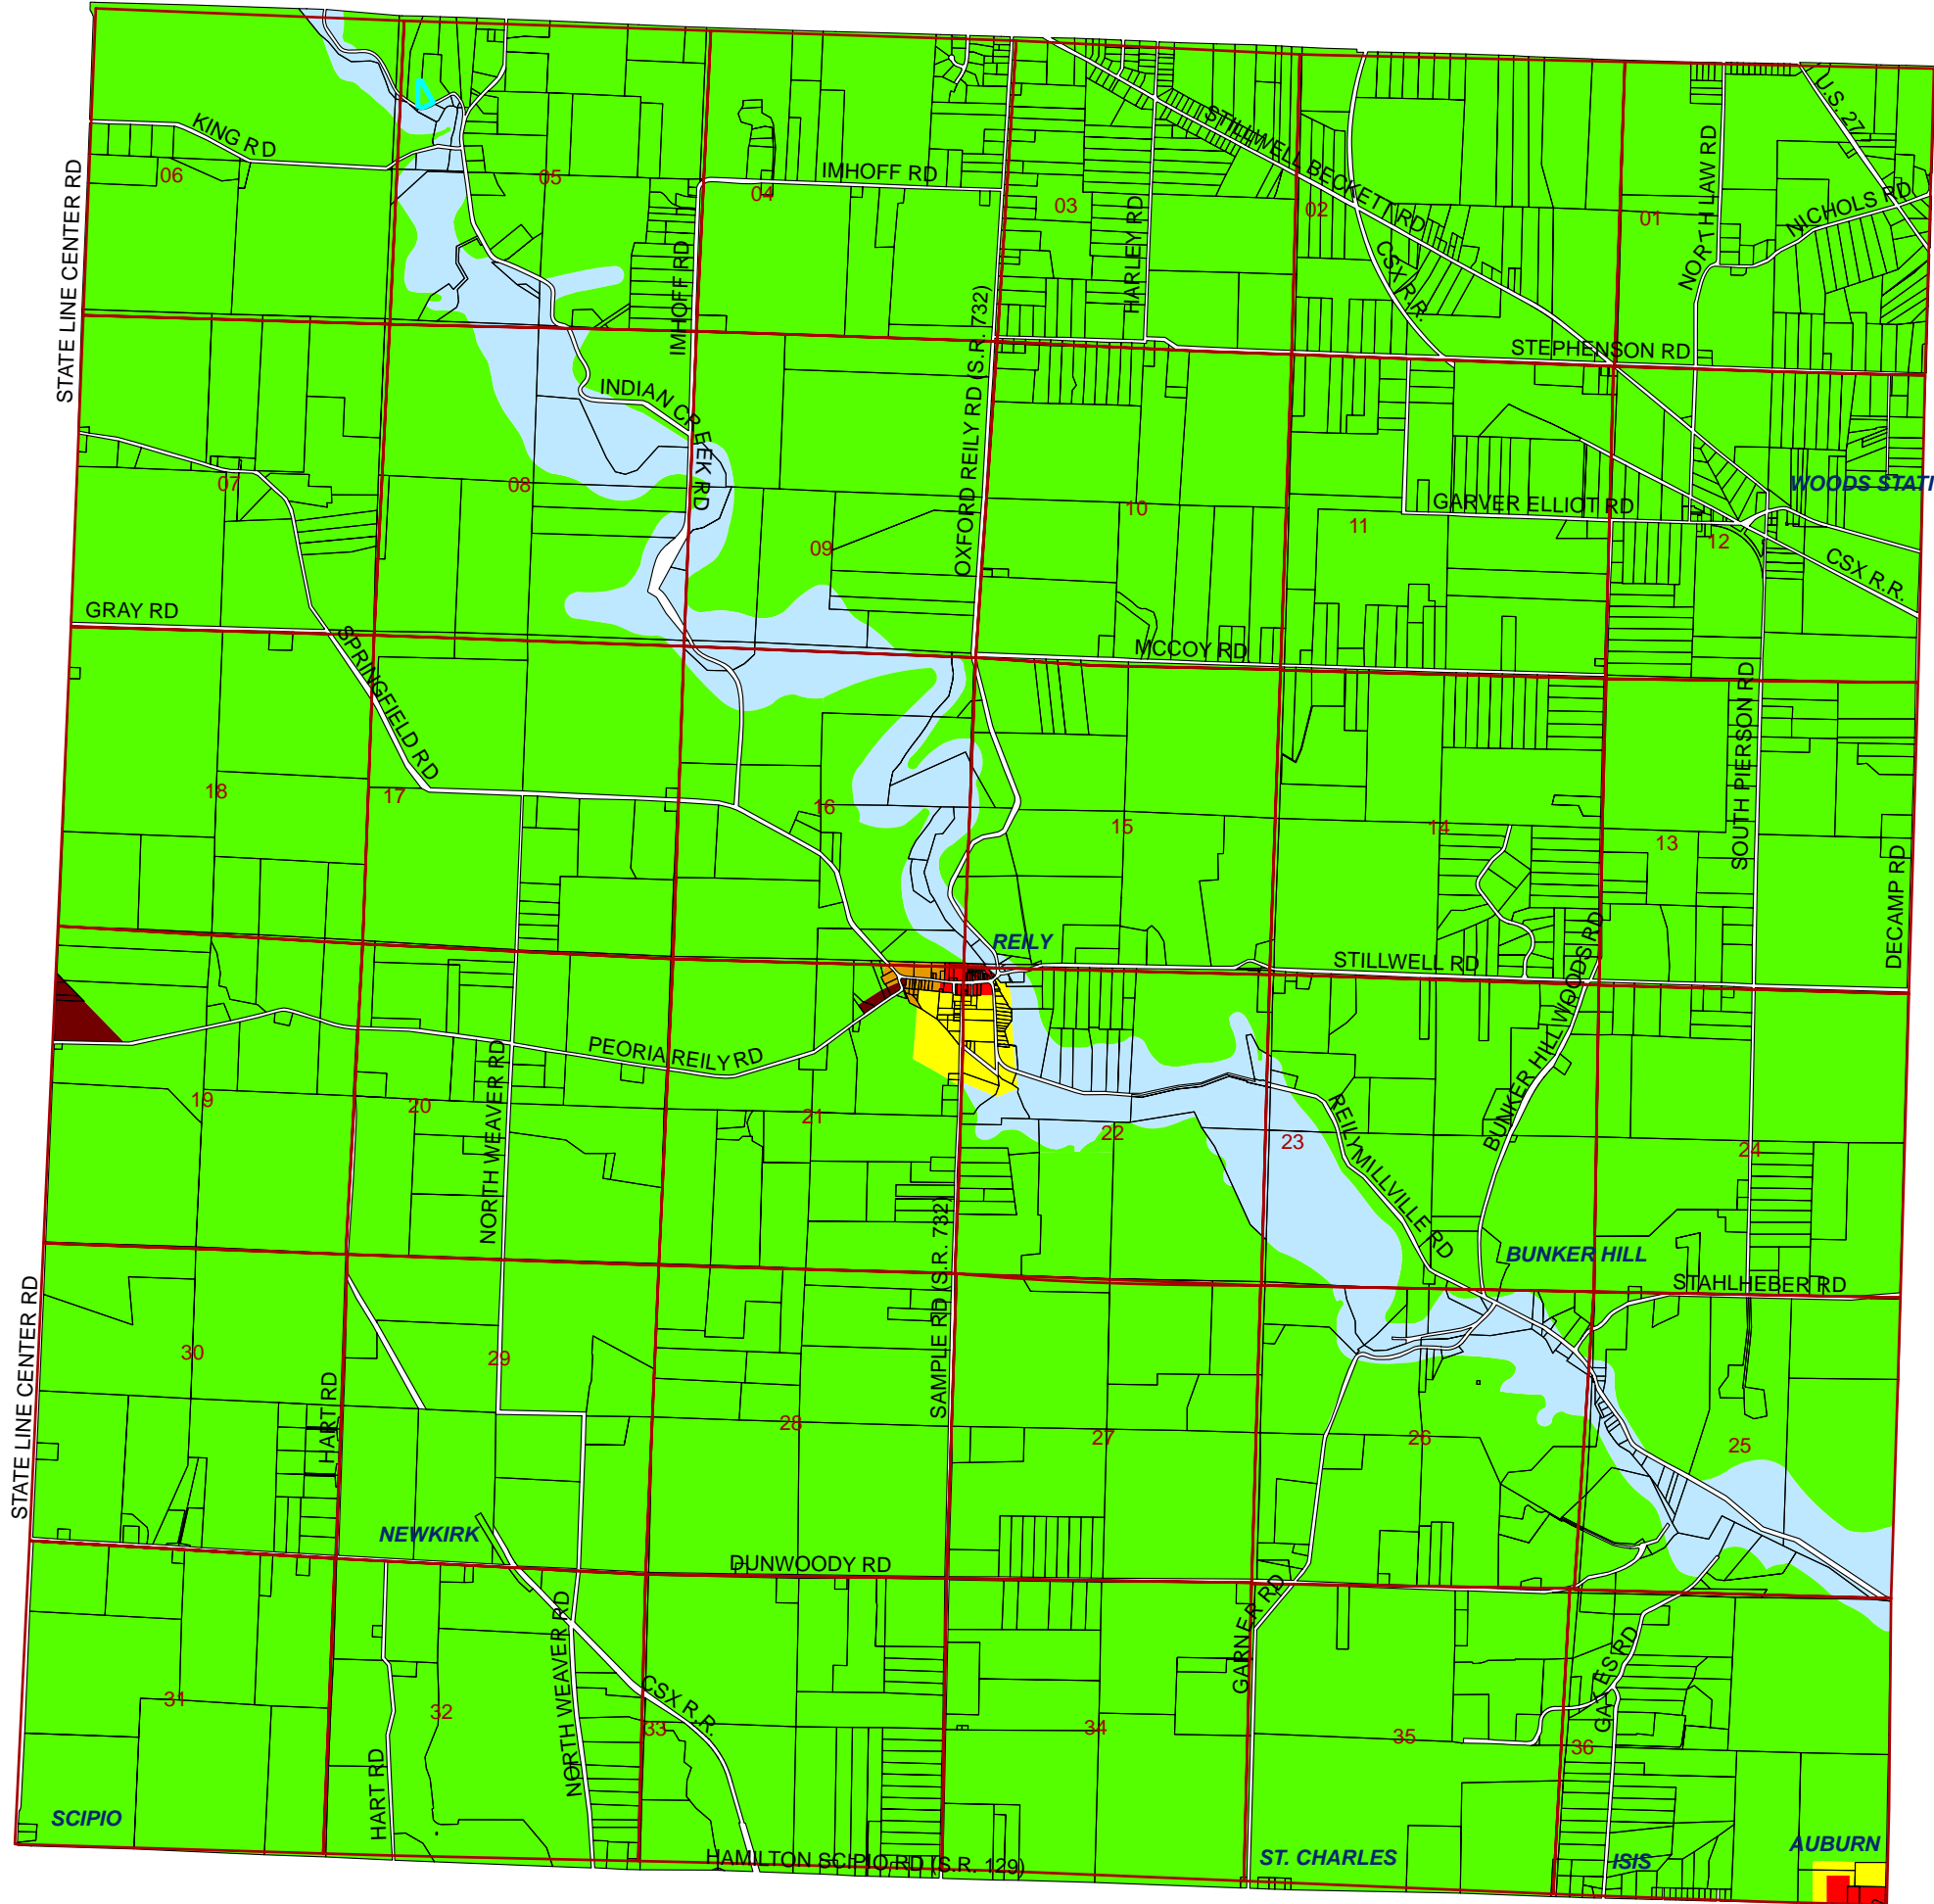

# REILY TOWNSHIP ZONING MAP

MOST RECENT UPDATE  
SEPTEMBER 1, 2006

-  Sections
-  Parcels 9/1/06

## ZONING DISTRICTS

-  A-1
-  R-2
-  R-3
-  F-1
-  B-2
-  B-3

Butler County  
Department of Development  
Planning Division  
Butler County Administrative Center  
130 High St, Hamilton, Ohio 45011