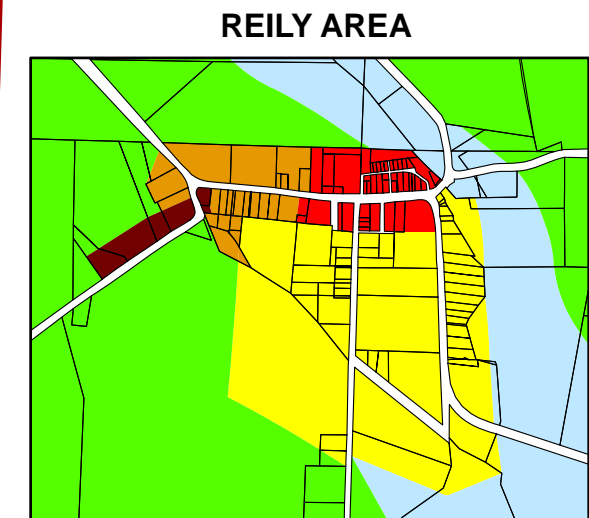

# REILY TOWNSHIP ZONING MAP

MOST RECENT UPDATE  
SEPTEMBER 1, 2006

-  Sections
-  Parcels 9/1/06

## ZONING DISTRICTS

-  A-1
-  R-2
-  R-3
-  F-1
-  B-2
-  B-3

Butler County  
Department of Development  
Planning Division  
Butler County Administrative Center  
130 High St, Hamilton, Ohio 45011