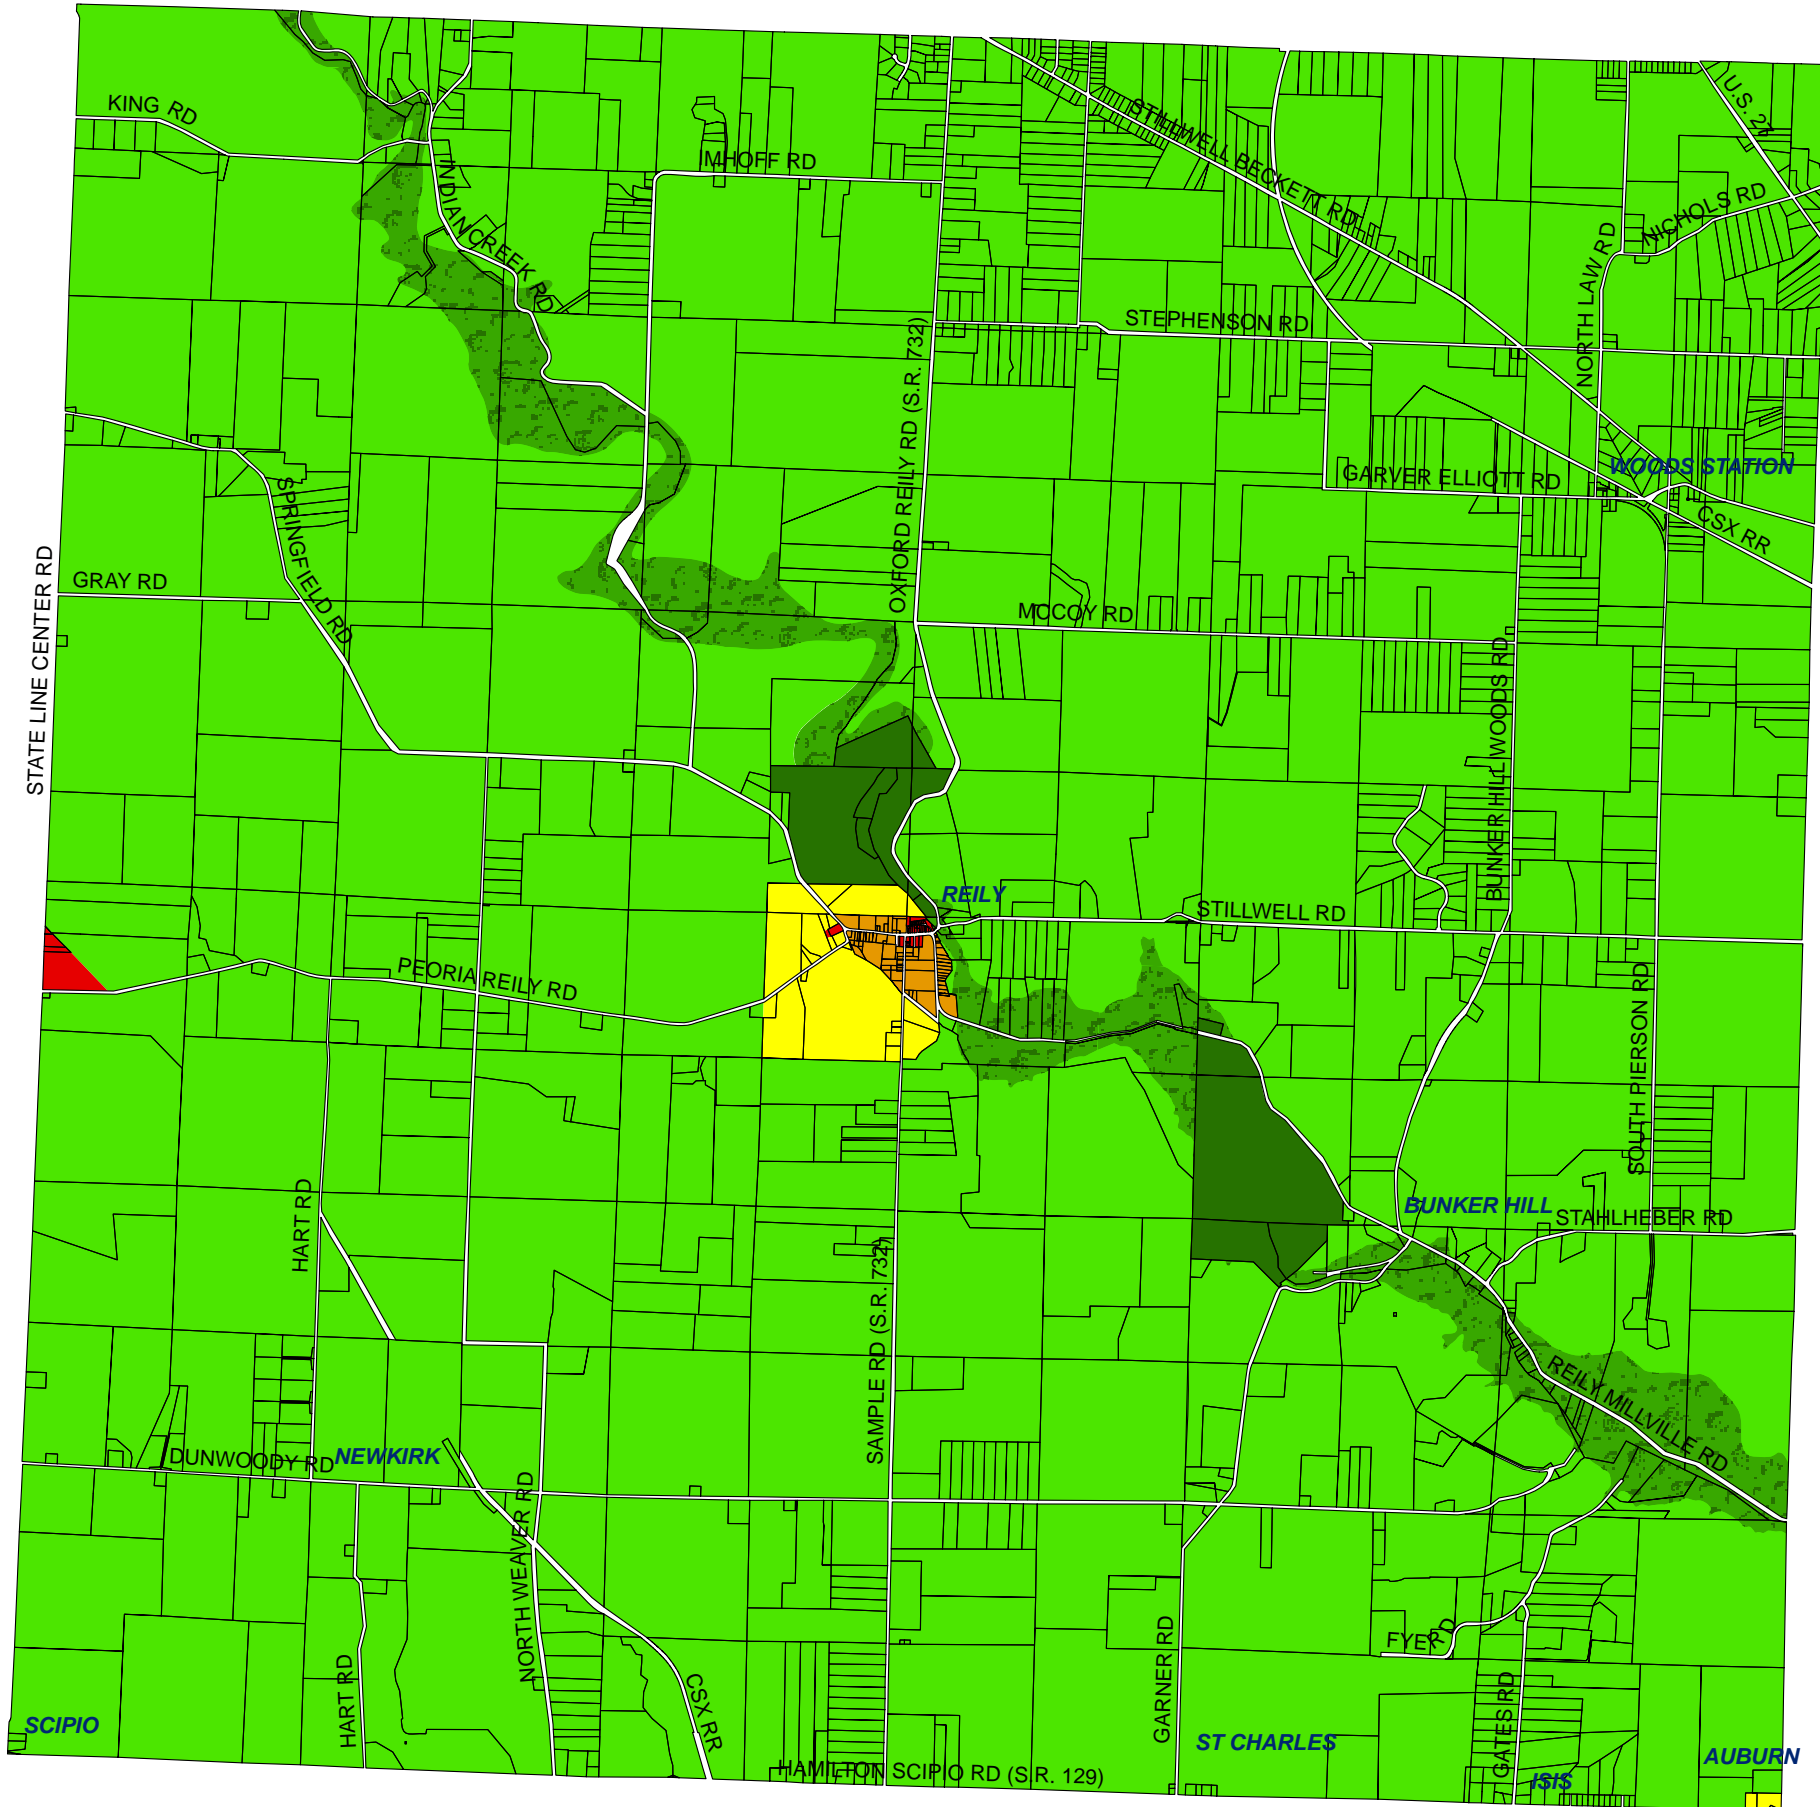

REILY TOWNSHIP PROPOSED LAND USE

- Vacant Agricultural
- Med-Low Density Residential
- Med Density Residential
- Commercial Development
- Open Space
- Public/Private Recreation
- Parcels