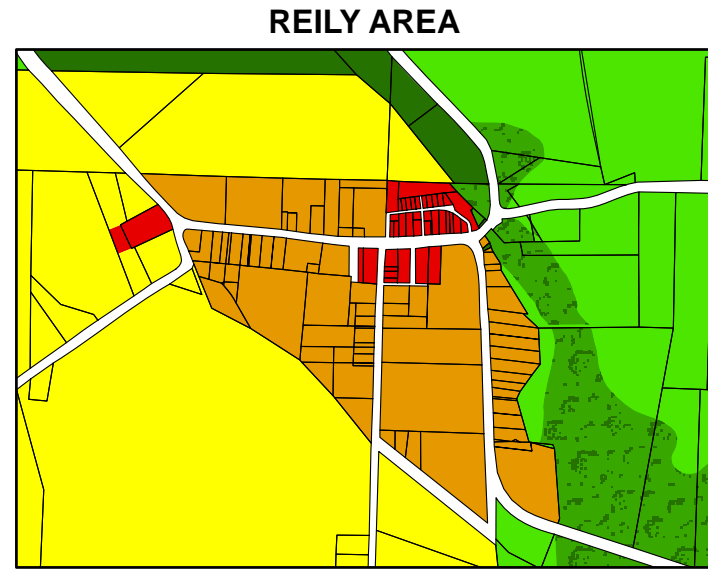

REILY TOWNSHIP PROPOSED LAND USE

- Vacant Agricultural
- Med-Low Density Residential
- Med Density Residential
- Commercial Development
- Open Space
- Public/Private Recreation
- Parcels