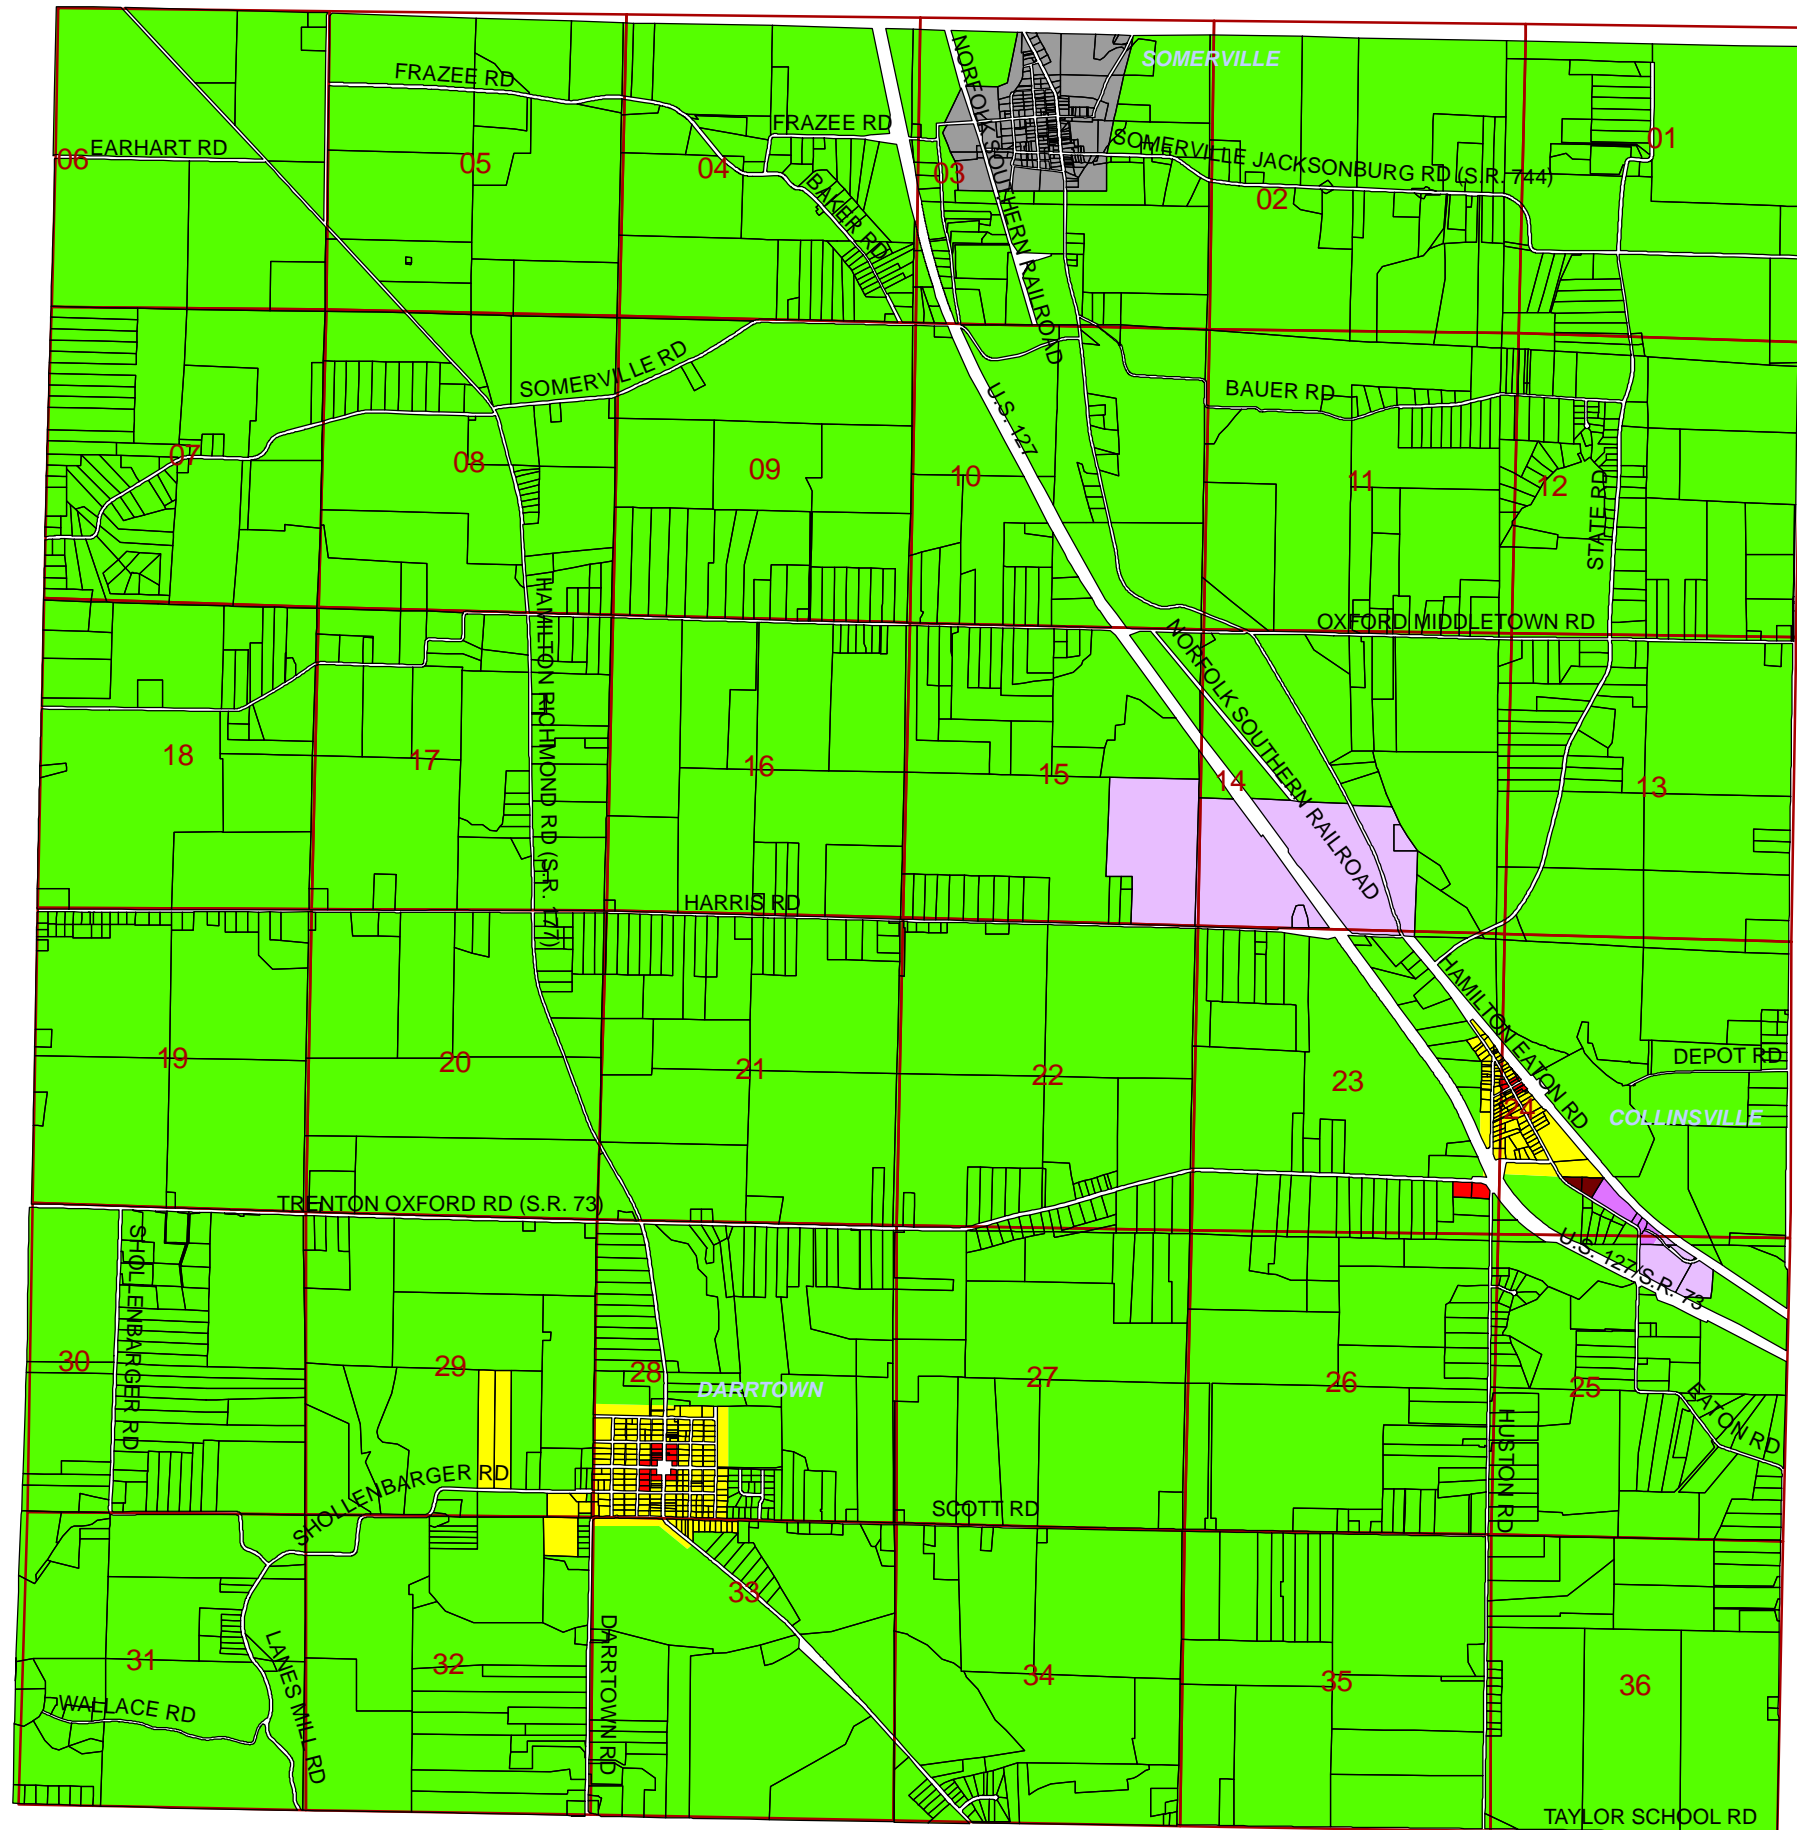

# MILFORD TOWNSHIP ZONING MAP

MOST RECENT UPDATE  
OCTOBER 17, 2005

**COLLINSVILLE AREA**

**DARRTOWN AREA**

-  Sections
-  Parcels 10/17/2005

## ZONING DISTRICTS

-  A-1
-  B-2
-  B-3
-  M-1
-  M-2
-  R-2
-  INCORPORATED

Butler County  
Department of Development  
Planning Division  
Butler County Administrative Center  
130 High St, Hamilton, Ohio 45011