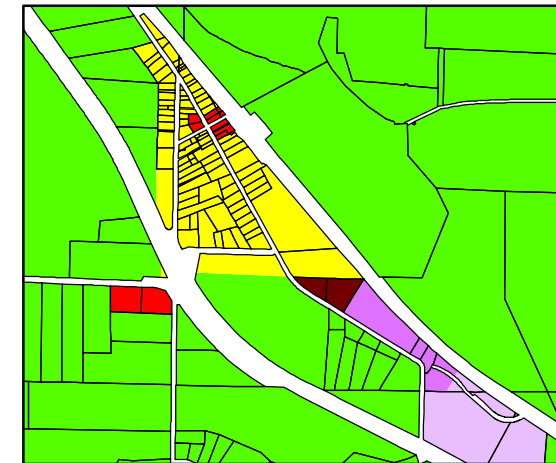

# MILFORD TOWNSHIP ZONING MAP

MOST RECENT UPDATE  
OCTOBER 17, 2005

**COLLINSVILLE AREA**

**DARRTOWN AREA**

-  Sections
-  Parcels 10/17/2005

## ZONING DISTRICTS

-  A-1
-  B-2
-  B-3
-  M-1
-  M-2
-  R-2
-  INCORPORATED

Butler County  
Department of Development  
Planning Division  
Butler County Administrative Center  
130 High St, Hamilton, Ohio 45011