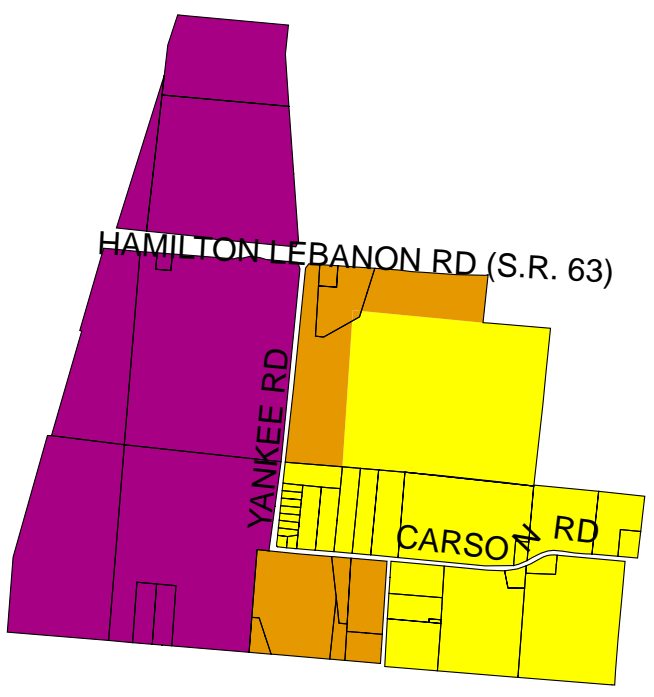

Future Land Use Map for Lemon Township

MIDDLETOWN

MONROE

MONROE

Parcels

Future Land Use

-  Vacant Agricultural
-  Medium-Low Density Residential
-  Medium Density Residential
-  Medium-High Density Residential
-  PUD Residential
-  Mobile Home Residential
-  Commercial Development
-  Industrial Development
-  Open Space
-  Public/Semi-Public
-  Public/Private Recreation
-  Gravel Extraction

Butler County
Department of Development
Planning Division
September 6, 2005

Source: Butler County Land Use Plan & Butler County Auditors Office