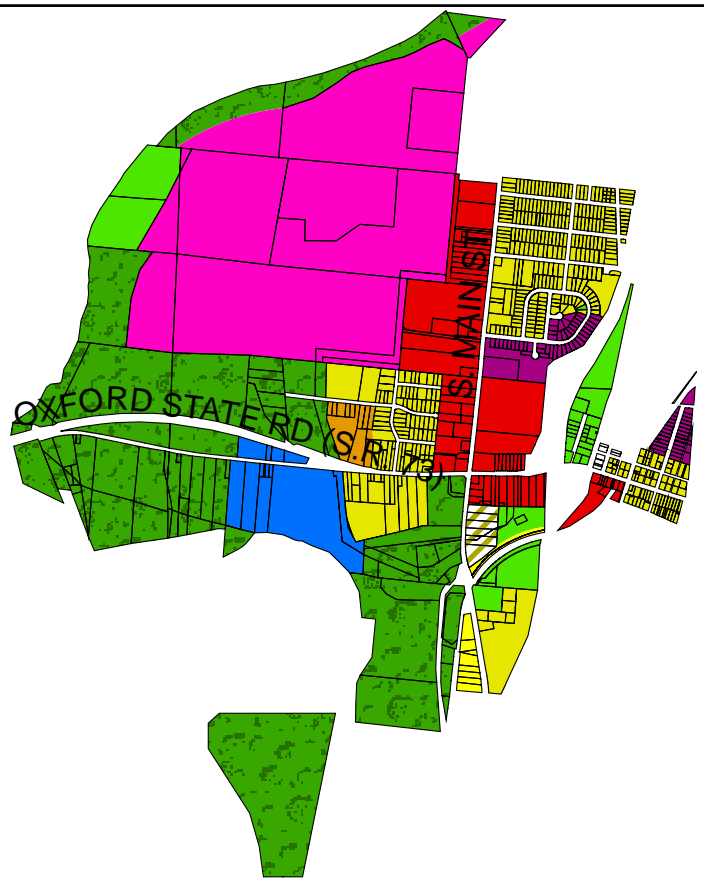

Future Land Use Map for Lemon Township

MIDDLETOWN

MONROE

MONROE

Parcels

Future Land Use

-  Vacant Agricultural
-  Medium-Low Density Residential
-  Medium Density Residential
-  Medium-High Density Residential
-  PUD Residential
-  Mobile Home Residential
-  Commercial Development
-  Industrial Development
-  Open Space
-  Public/Semi-Public
-  Public/Private Recreation
-  Gravel Extraction

Butler County
Department of Development
Planning Division
September 6, 2005

Source: Butler County Land Use Plan & Butler County Auditors Office