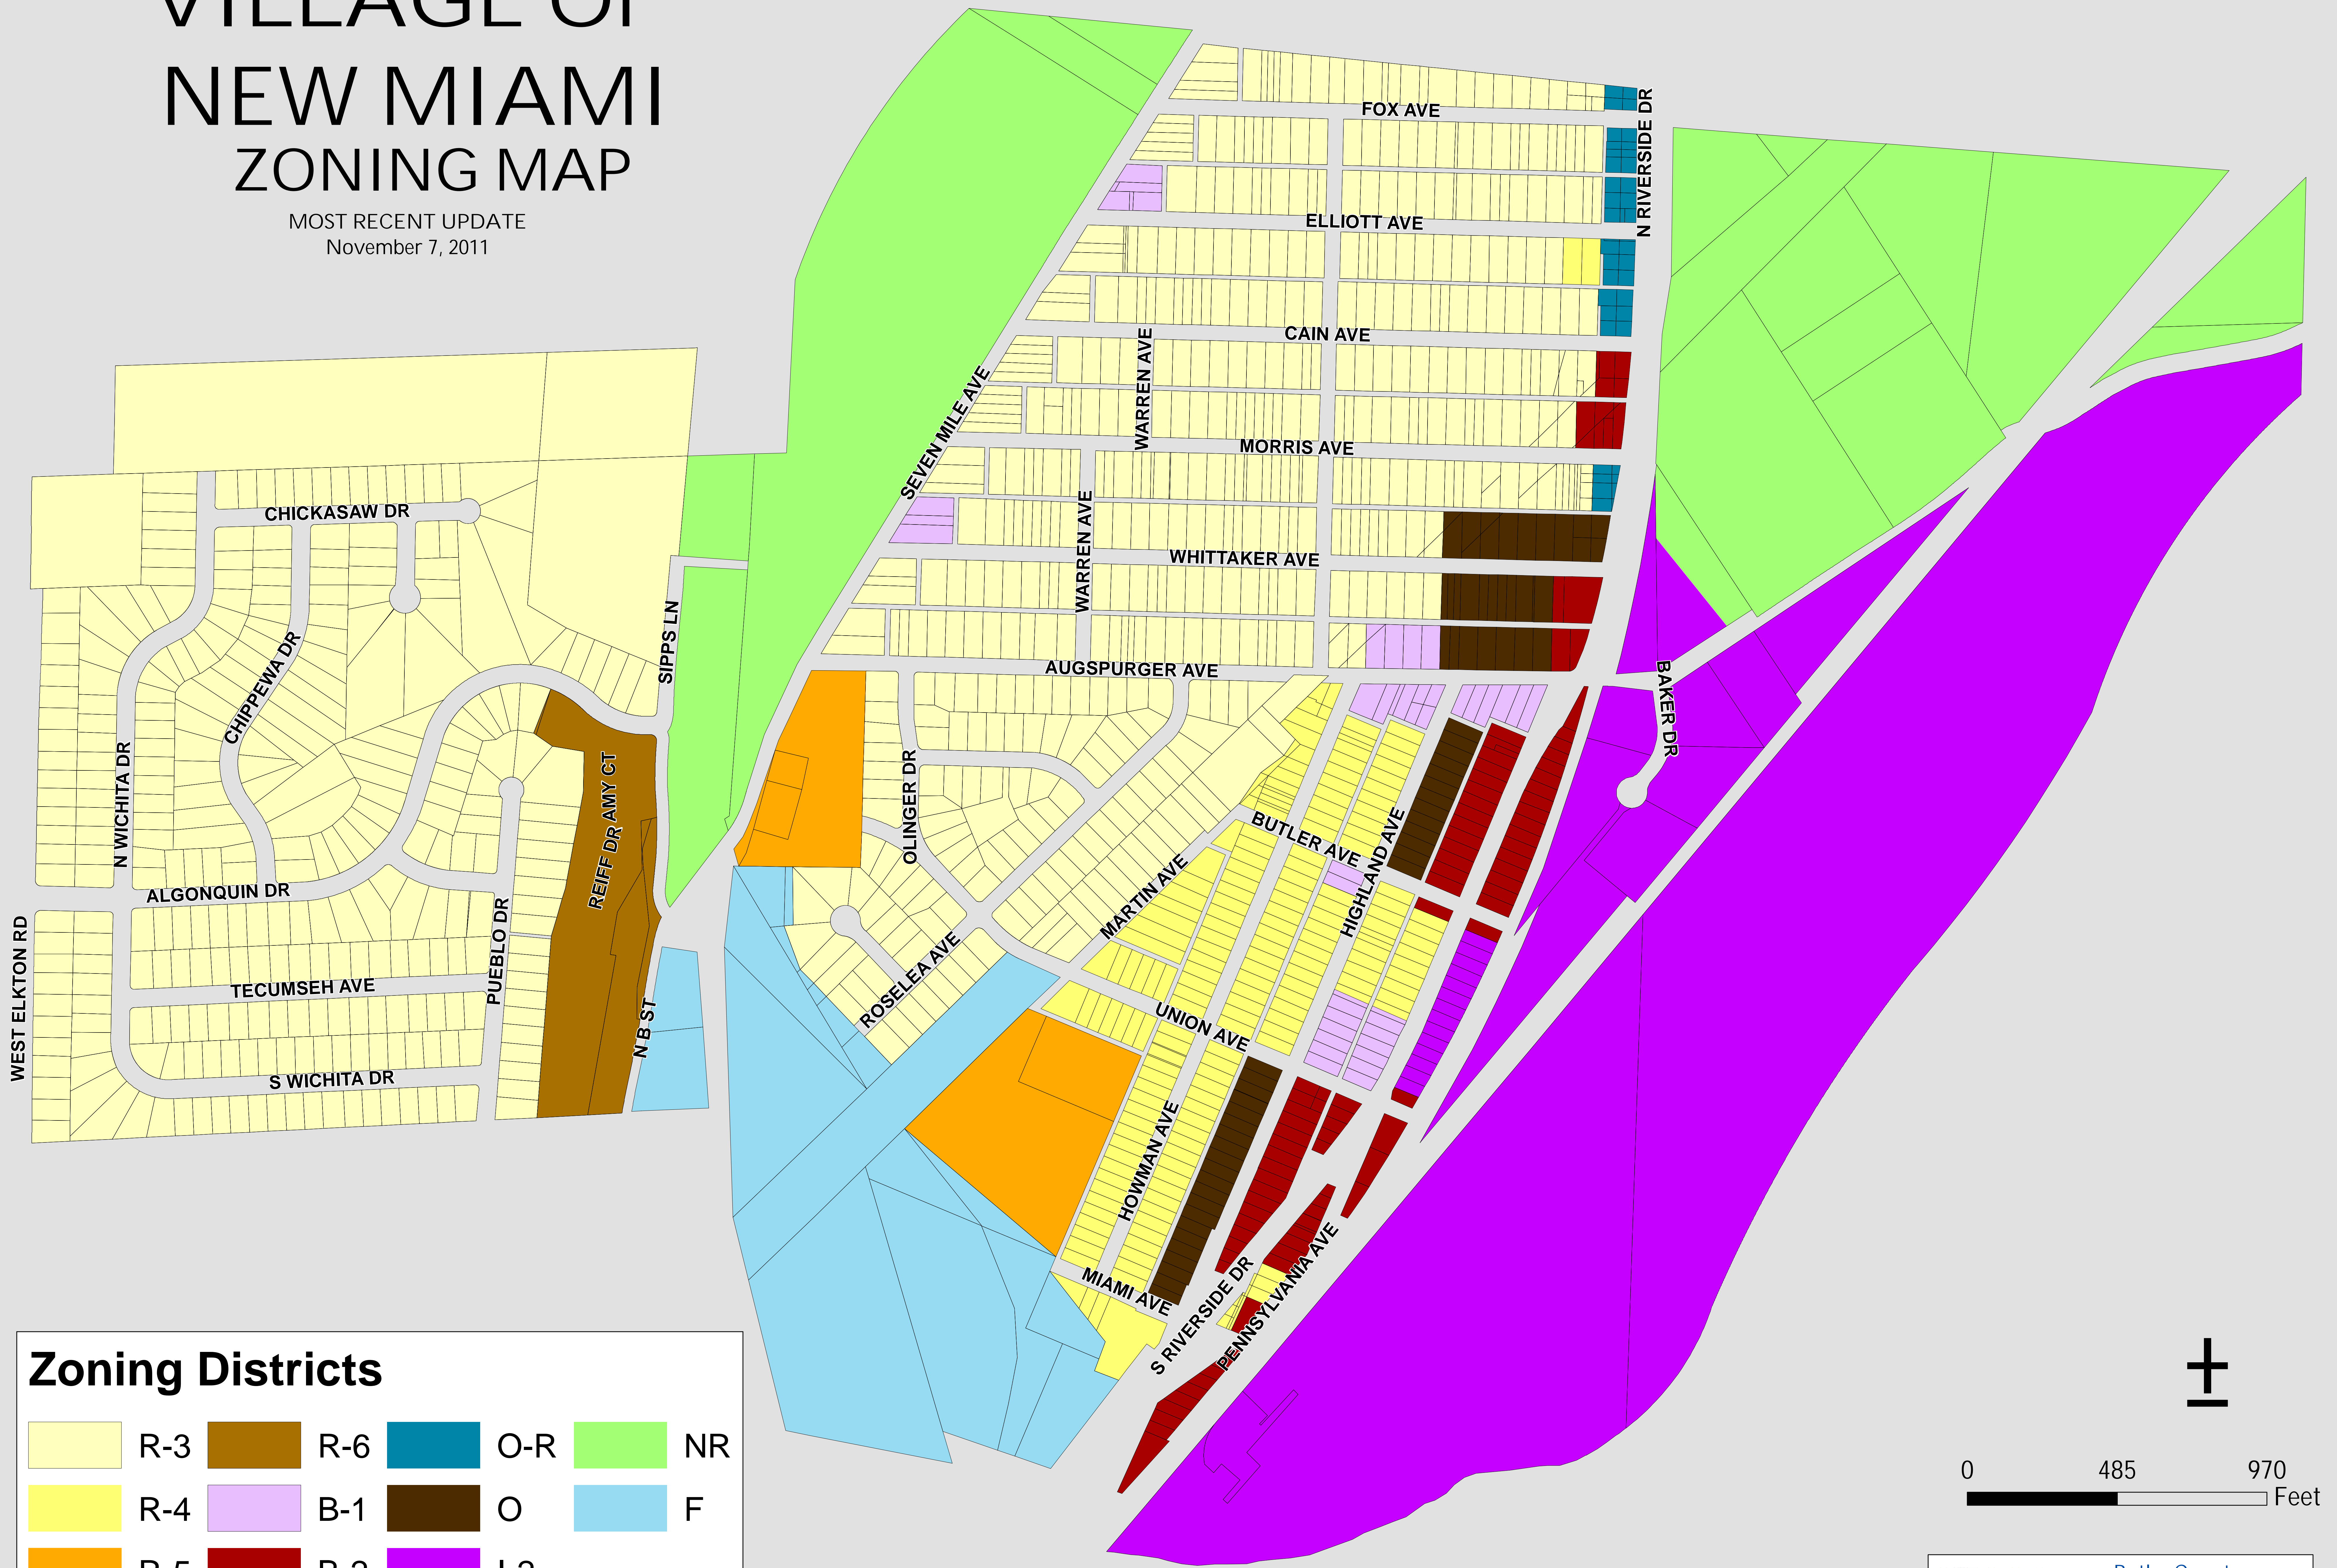

VILLAGE OF NEW MIAMI ZONING MAP

MOST RECENT UPDATE
November 7, 2011

Zoning Districts

| | | | | | | | |
|--|-----|--|-----|--|-----|--|----|
| | R-3 | | R-6 | | O-R | | NR |
| | R-4 | | B-1 | | O | | F |
| | R-5 | | B-2 | | I-2 | | |