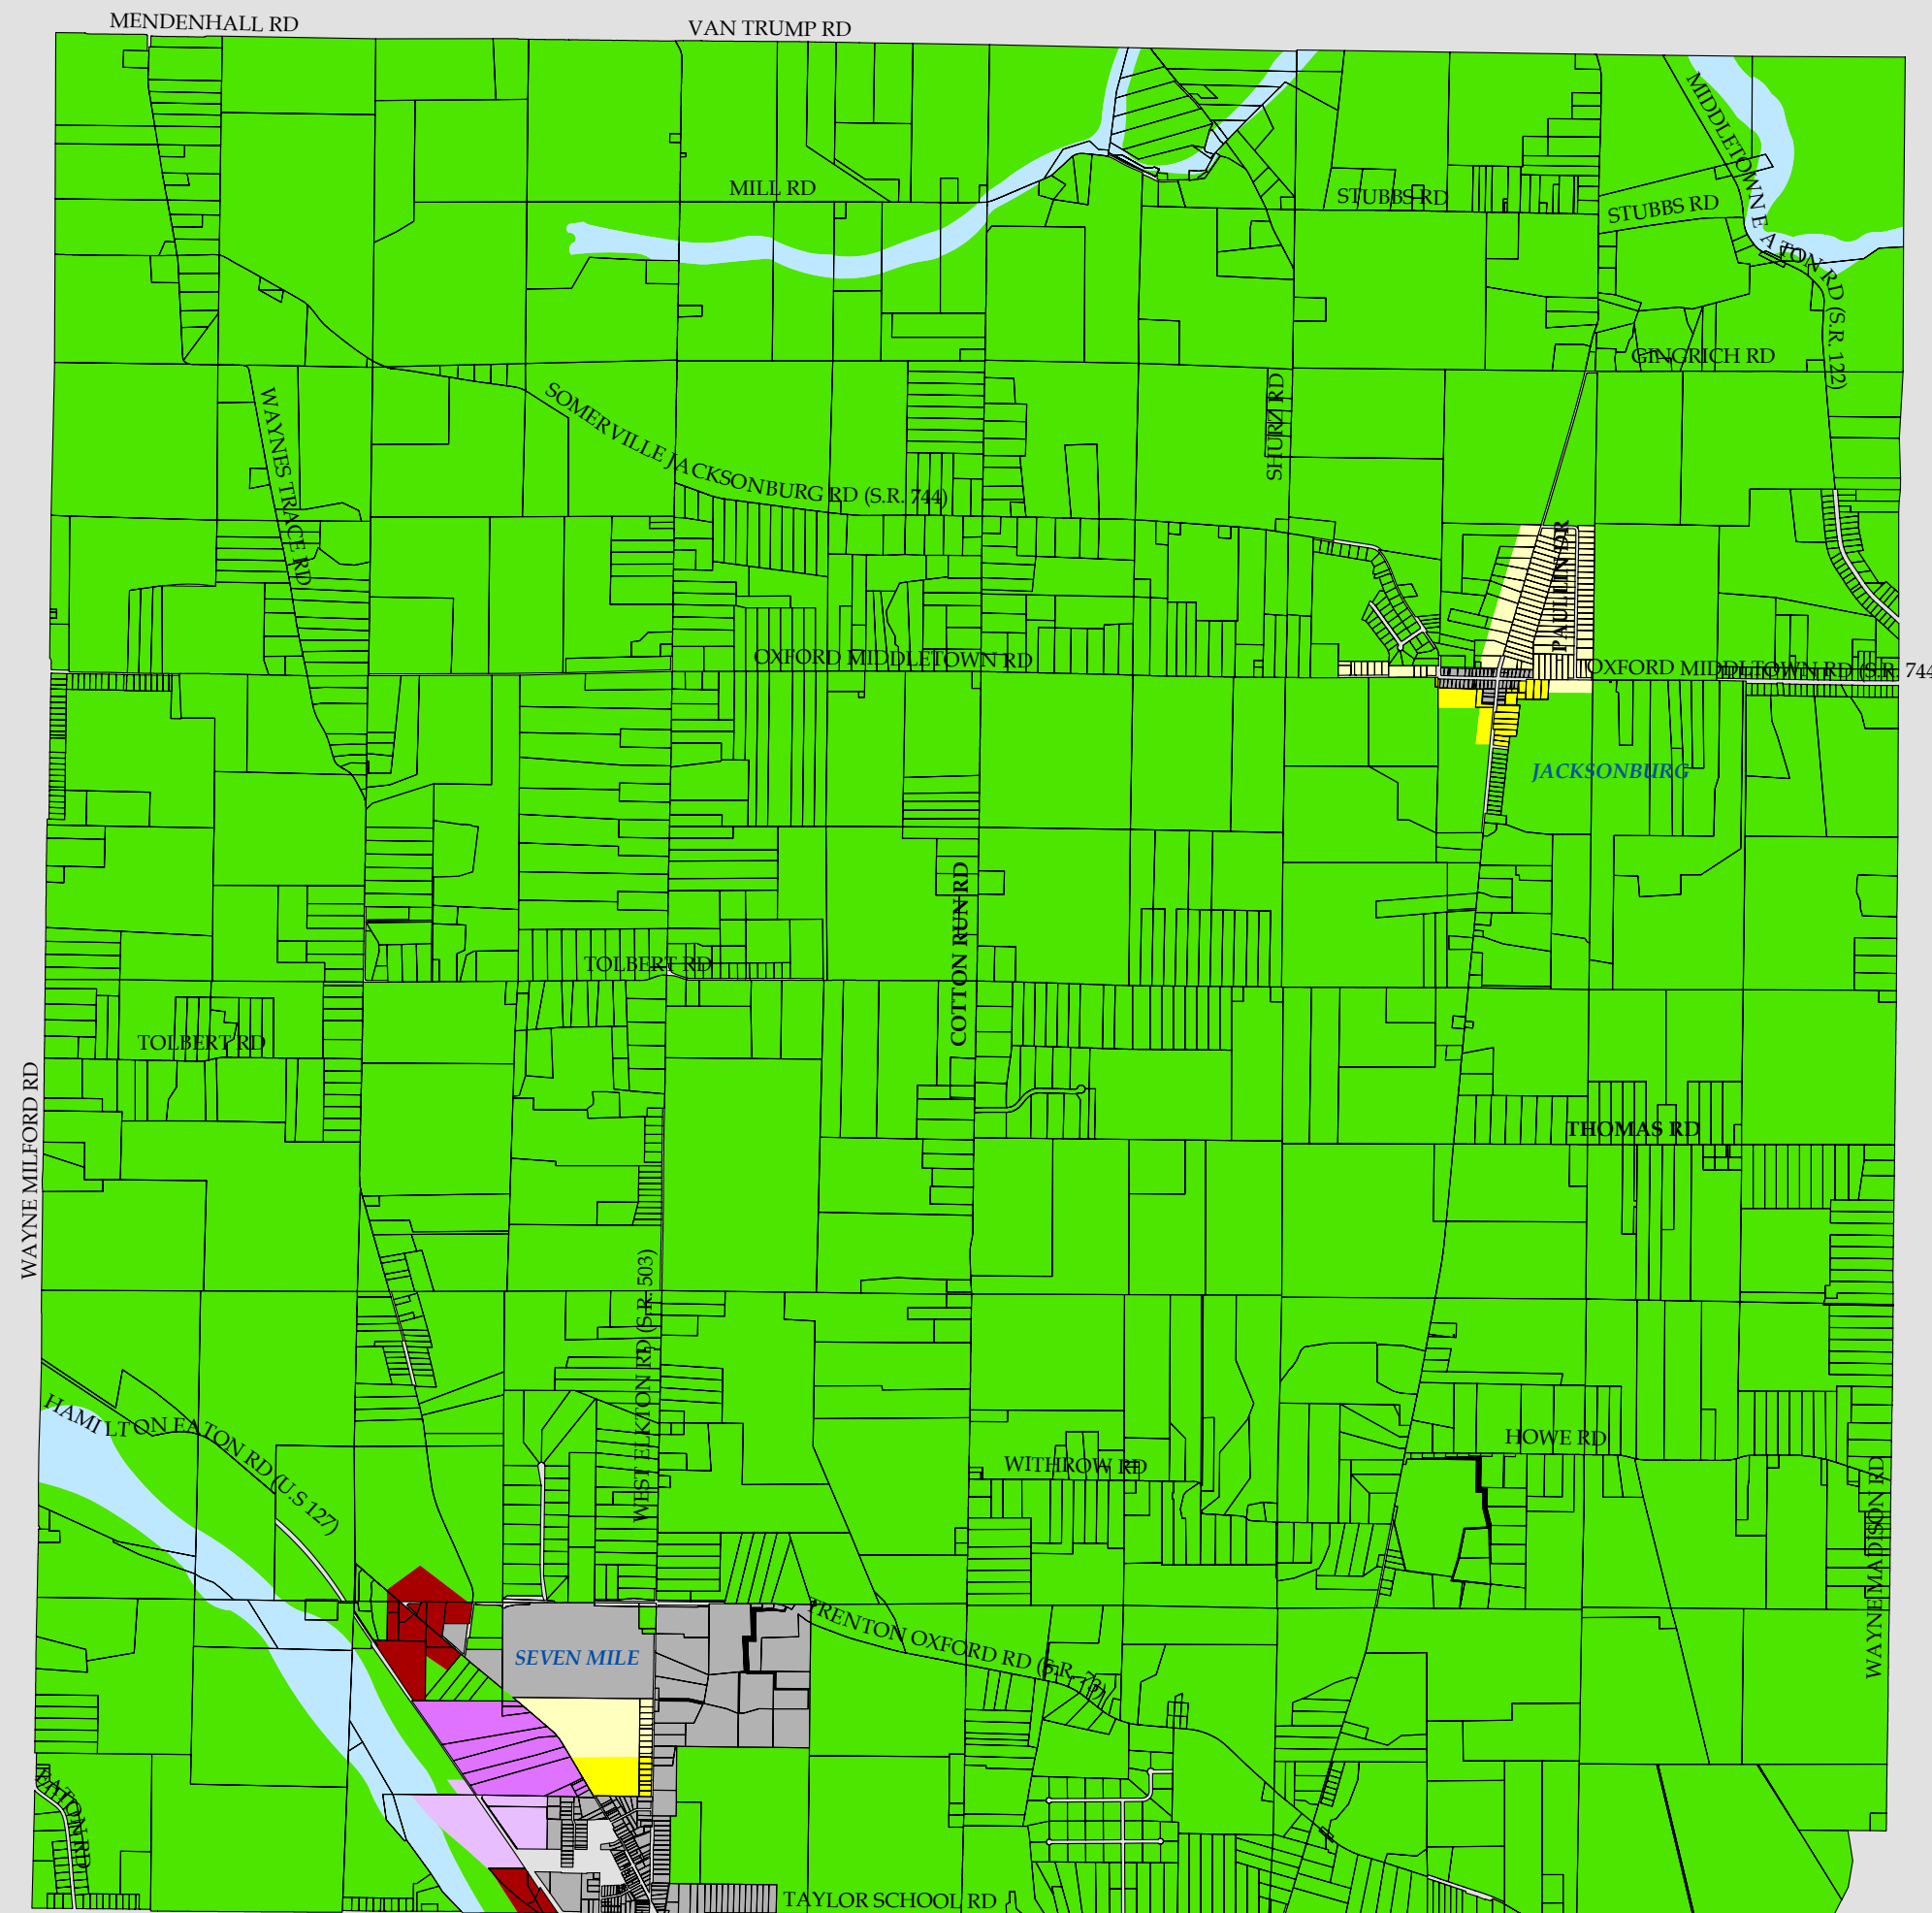

WAYNE TOWNSHIP ZONING MAP

MOST RECENT UPDATE
July 28, 2008

 Parcels

Zoning Districts

 A-1

 R-1

 R-2

 B-3

 M-1

 M-2

 F-1

 Incorporated

Butler County
Department of Development
Planning Division
Butler County Administrative Center
130 High St, Hamilton, Ohio 45011