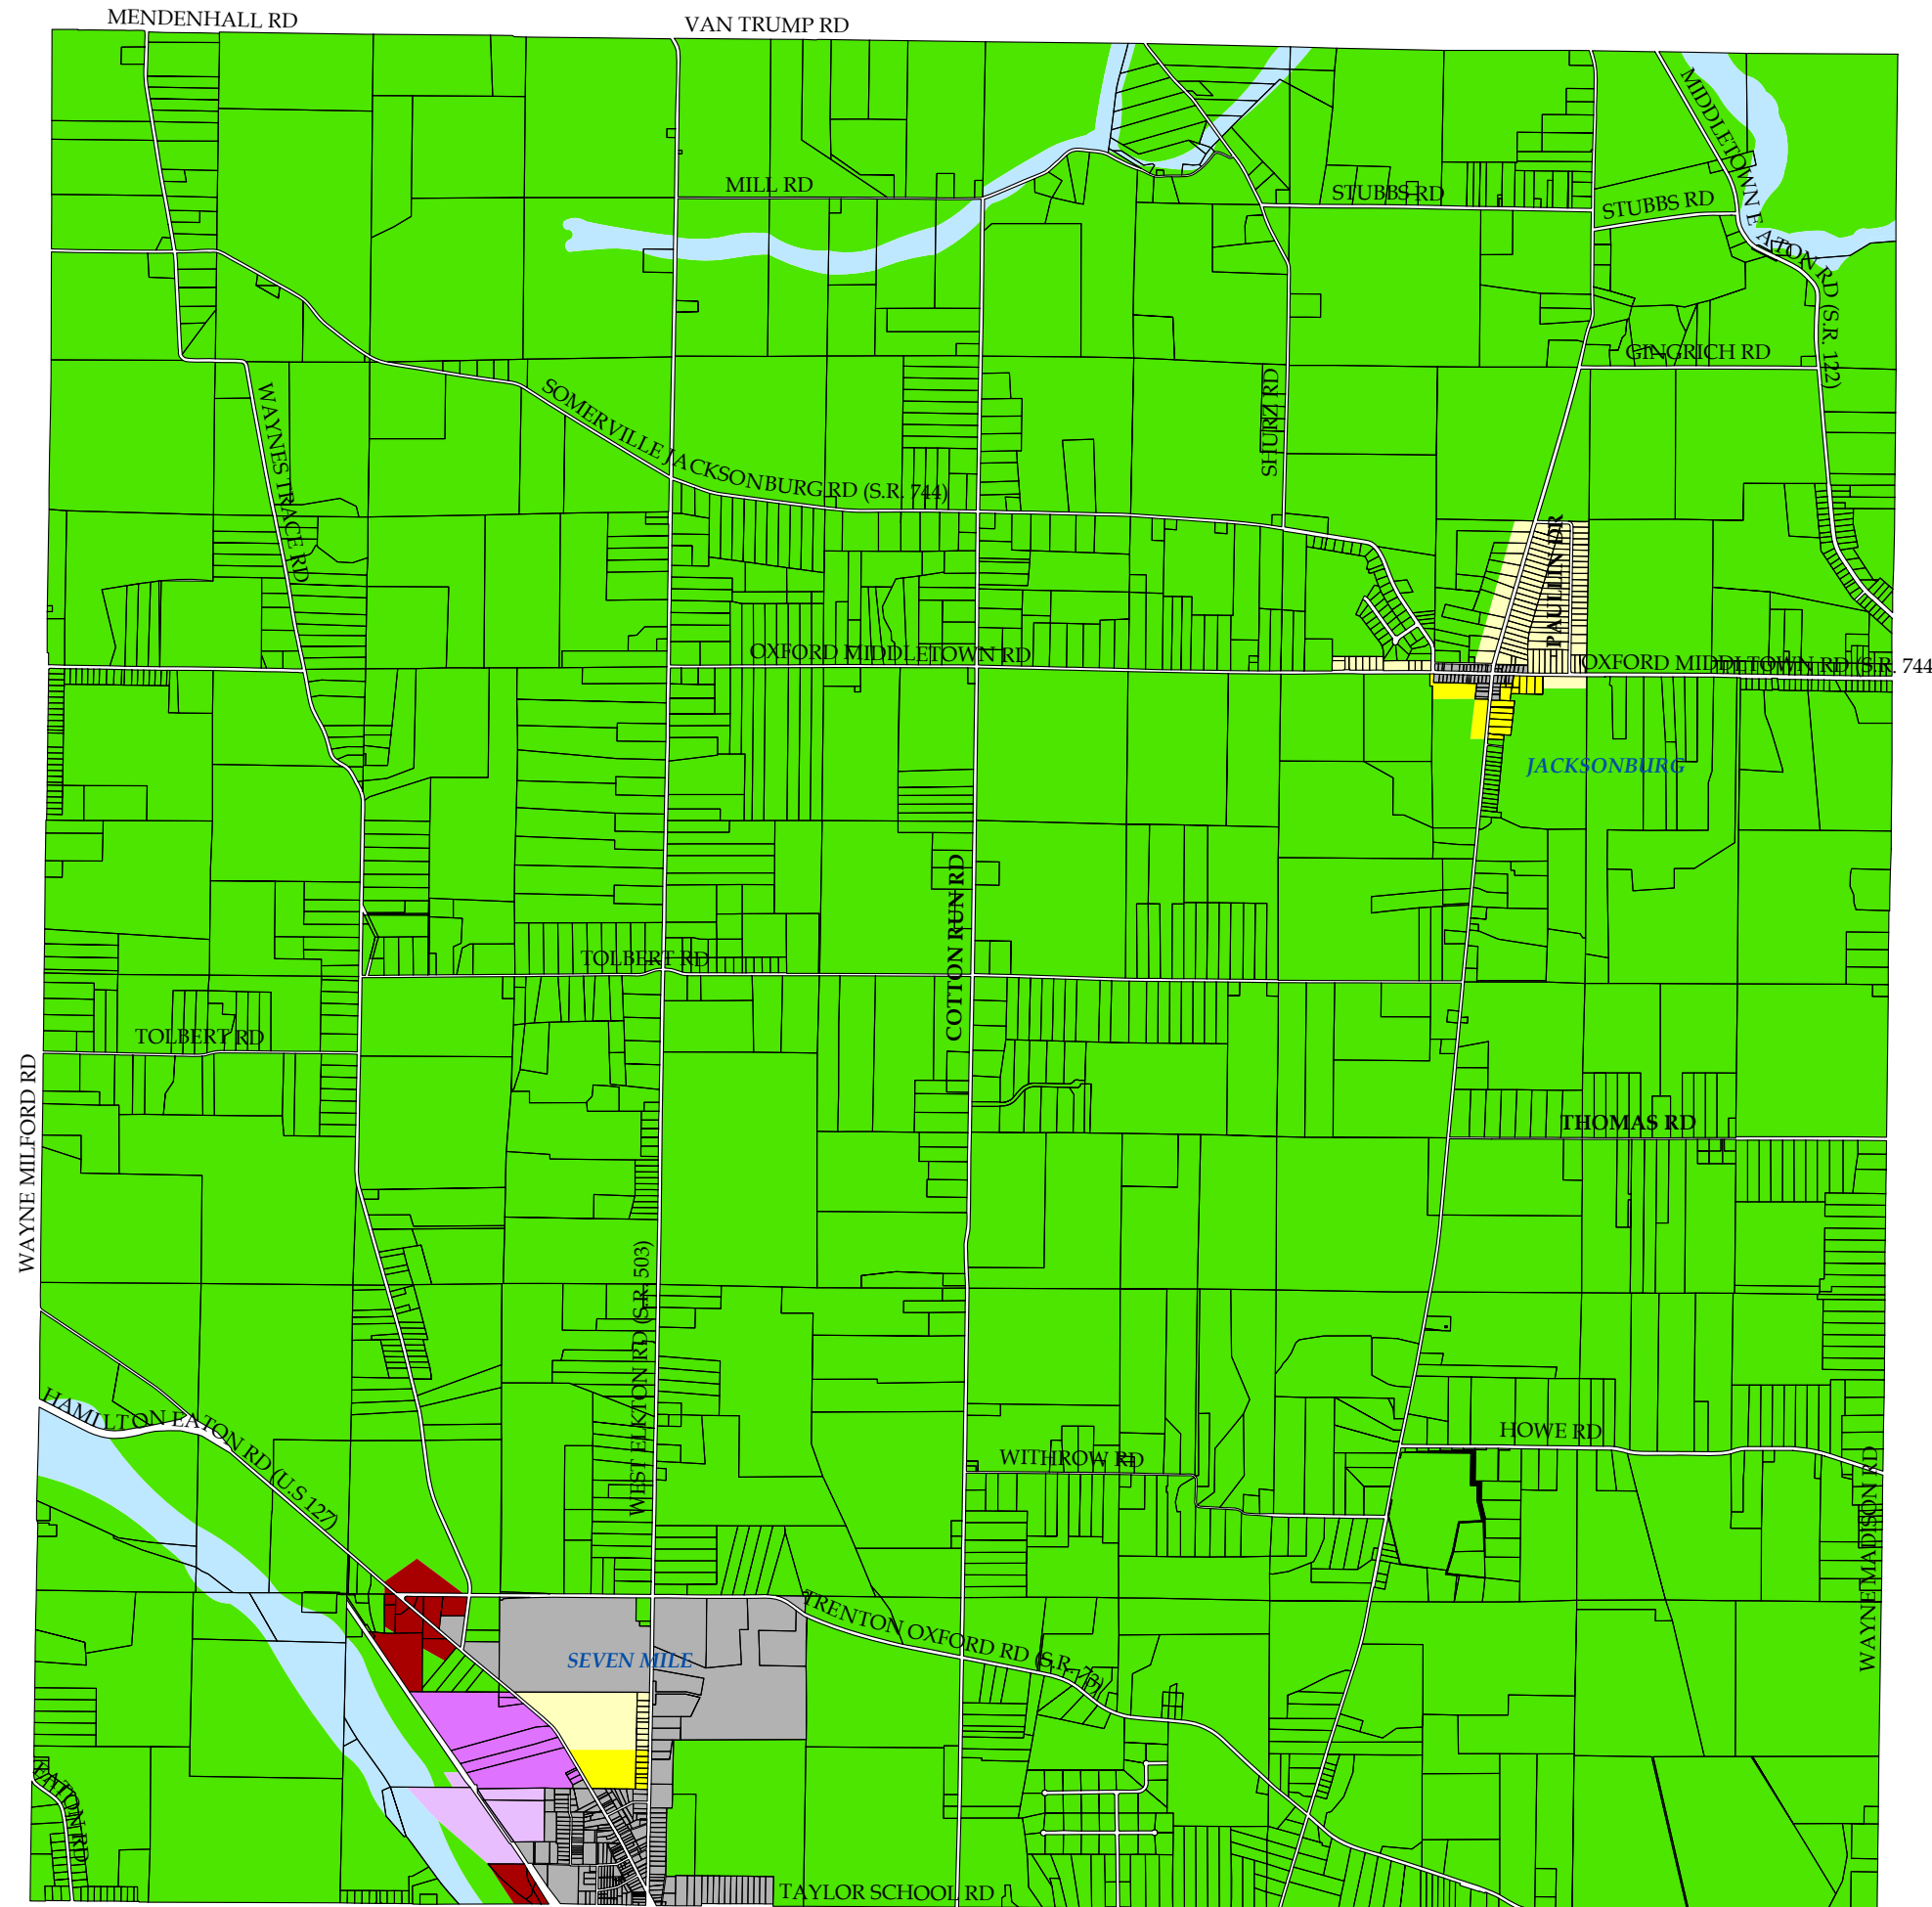

WAYNE TOWNSHIP ZONING MAP

MOST RECENT UPDATE
MAY 16, 2007

Legend

-  Parcels
-  A-1
-  R-1
-  R-2
-  B-3
-  M-1
-  M-2
-  F-1
-  Incorporated

Butler County
Department of Development
Planning Division
Butler County Administrative Center
130 High St, Hamilton, Ohio 45011