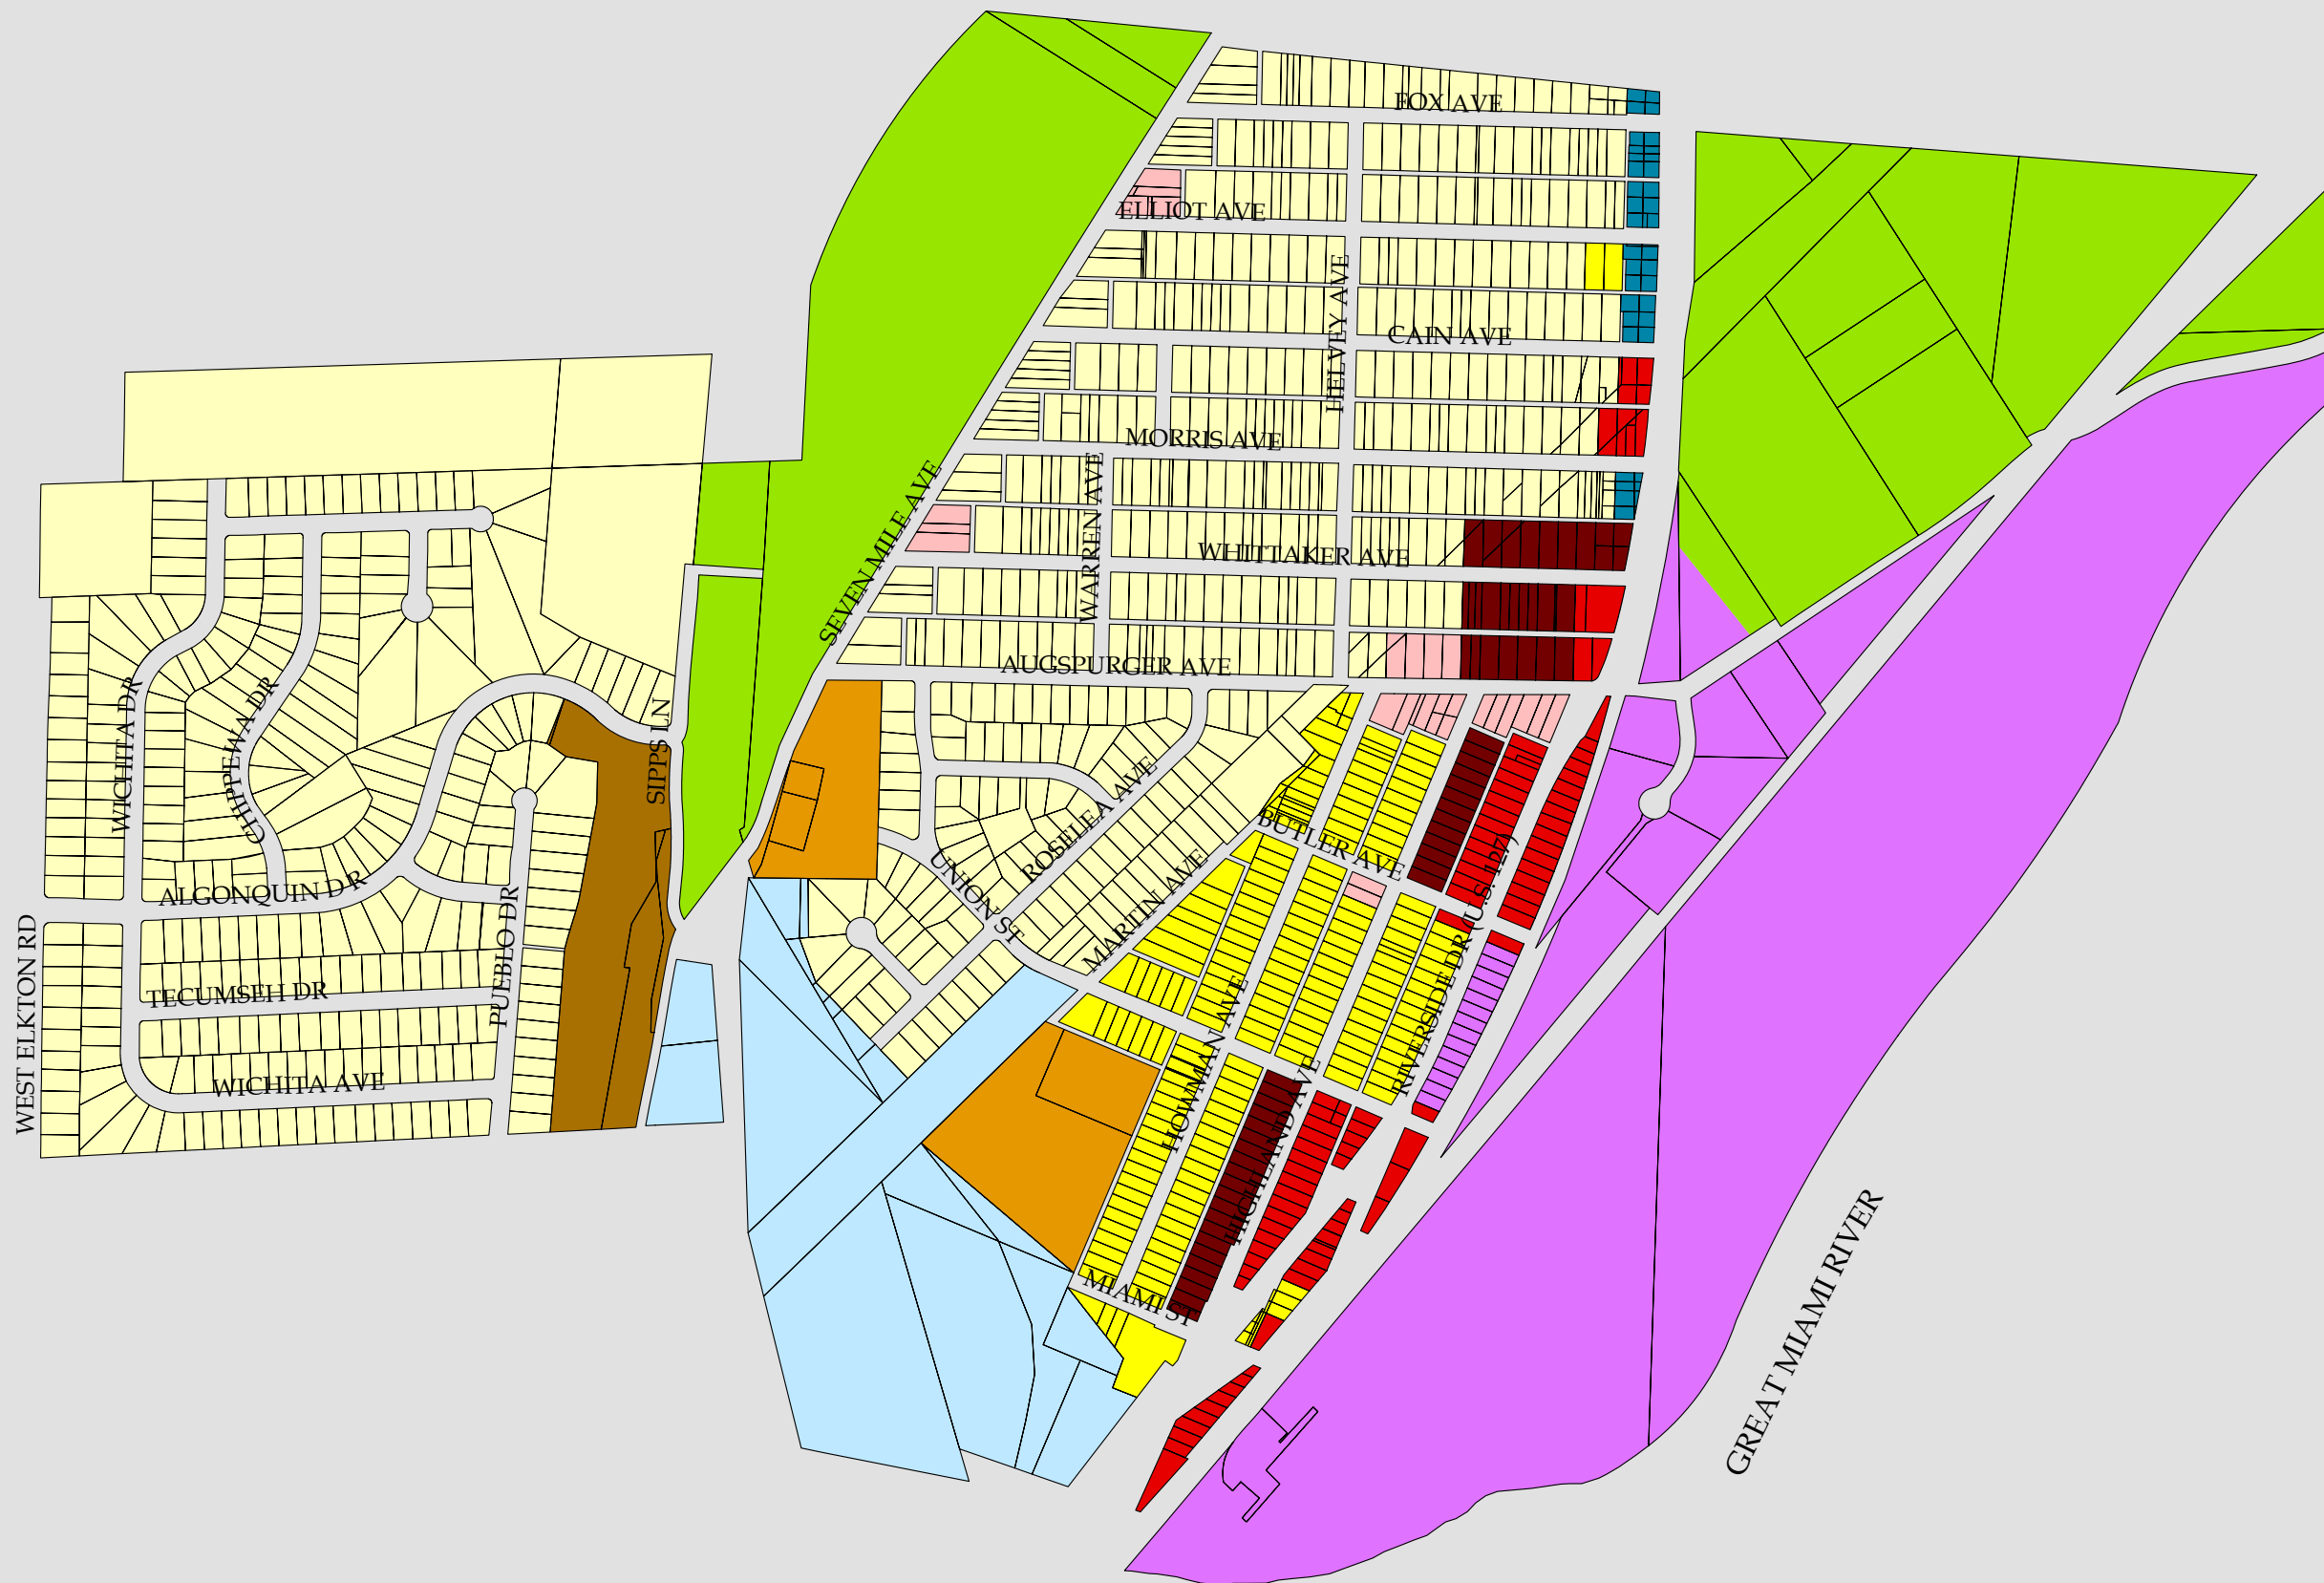

VILLAGE OF NEW MIAMI

ZONING MAP

MOST RECENT UPDATE
JULY 29, 2008

Parcels

Zoning Districts

- R-3
- R-4
- R-5
- R-6
- B-1
- B-2
- O-R
- O
- I-2
- NR
- F

Butler County
Department of Development
Planning Division
Butler County Administrative Center
130 High St, Hamilton, Ohio 45011