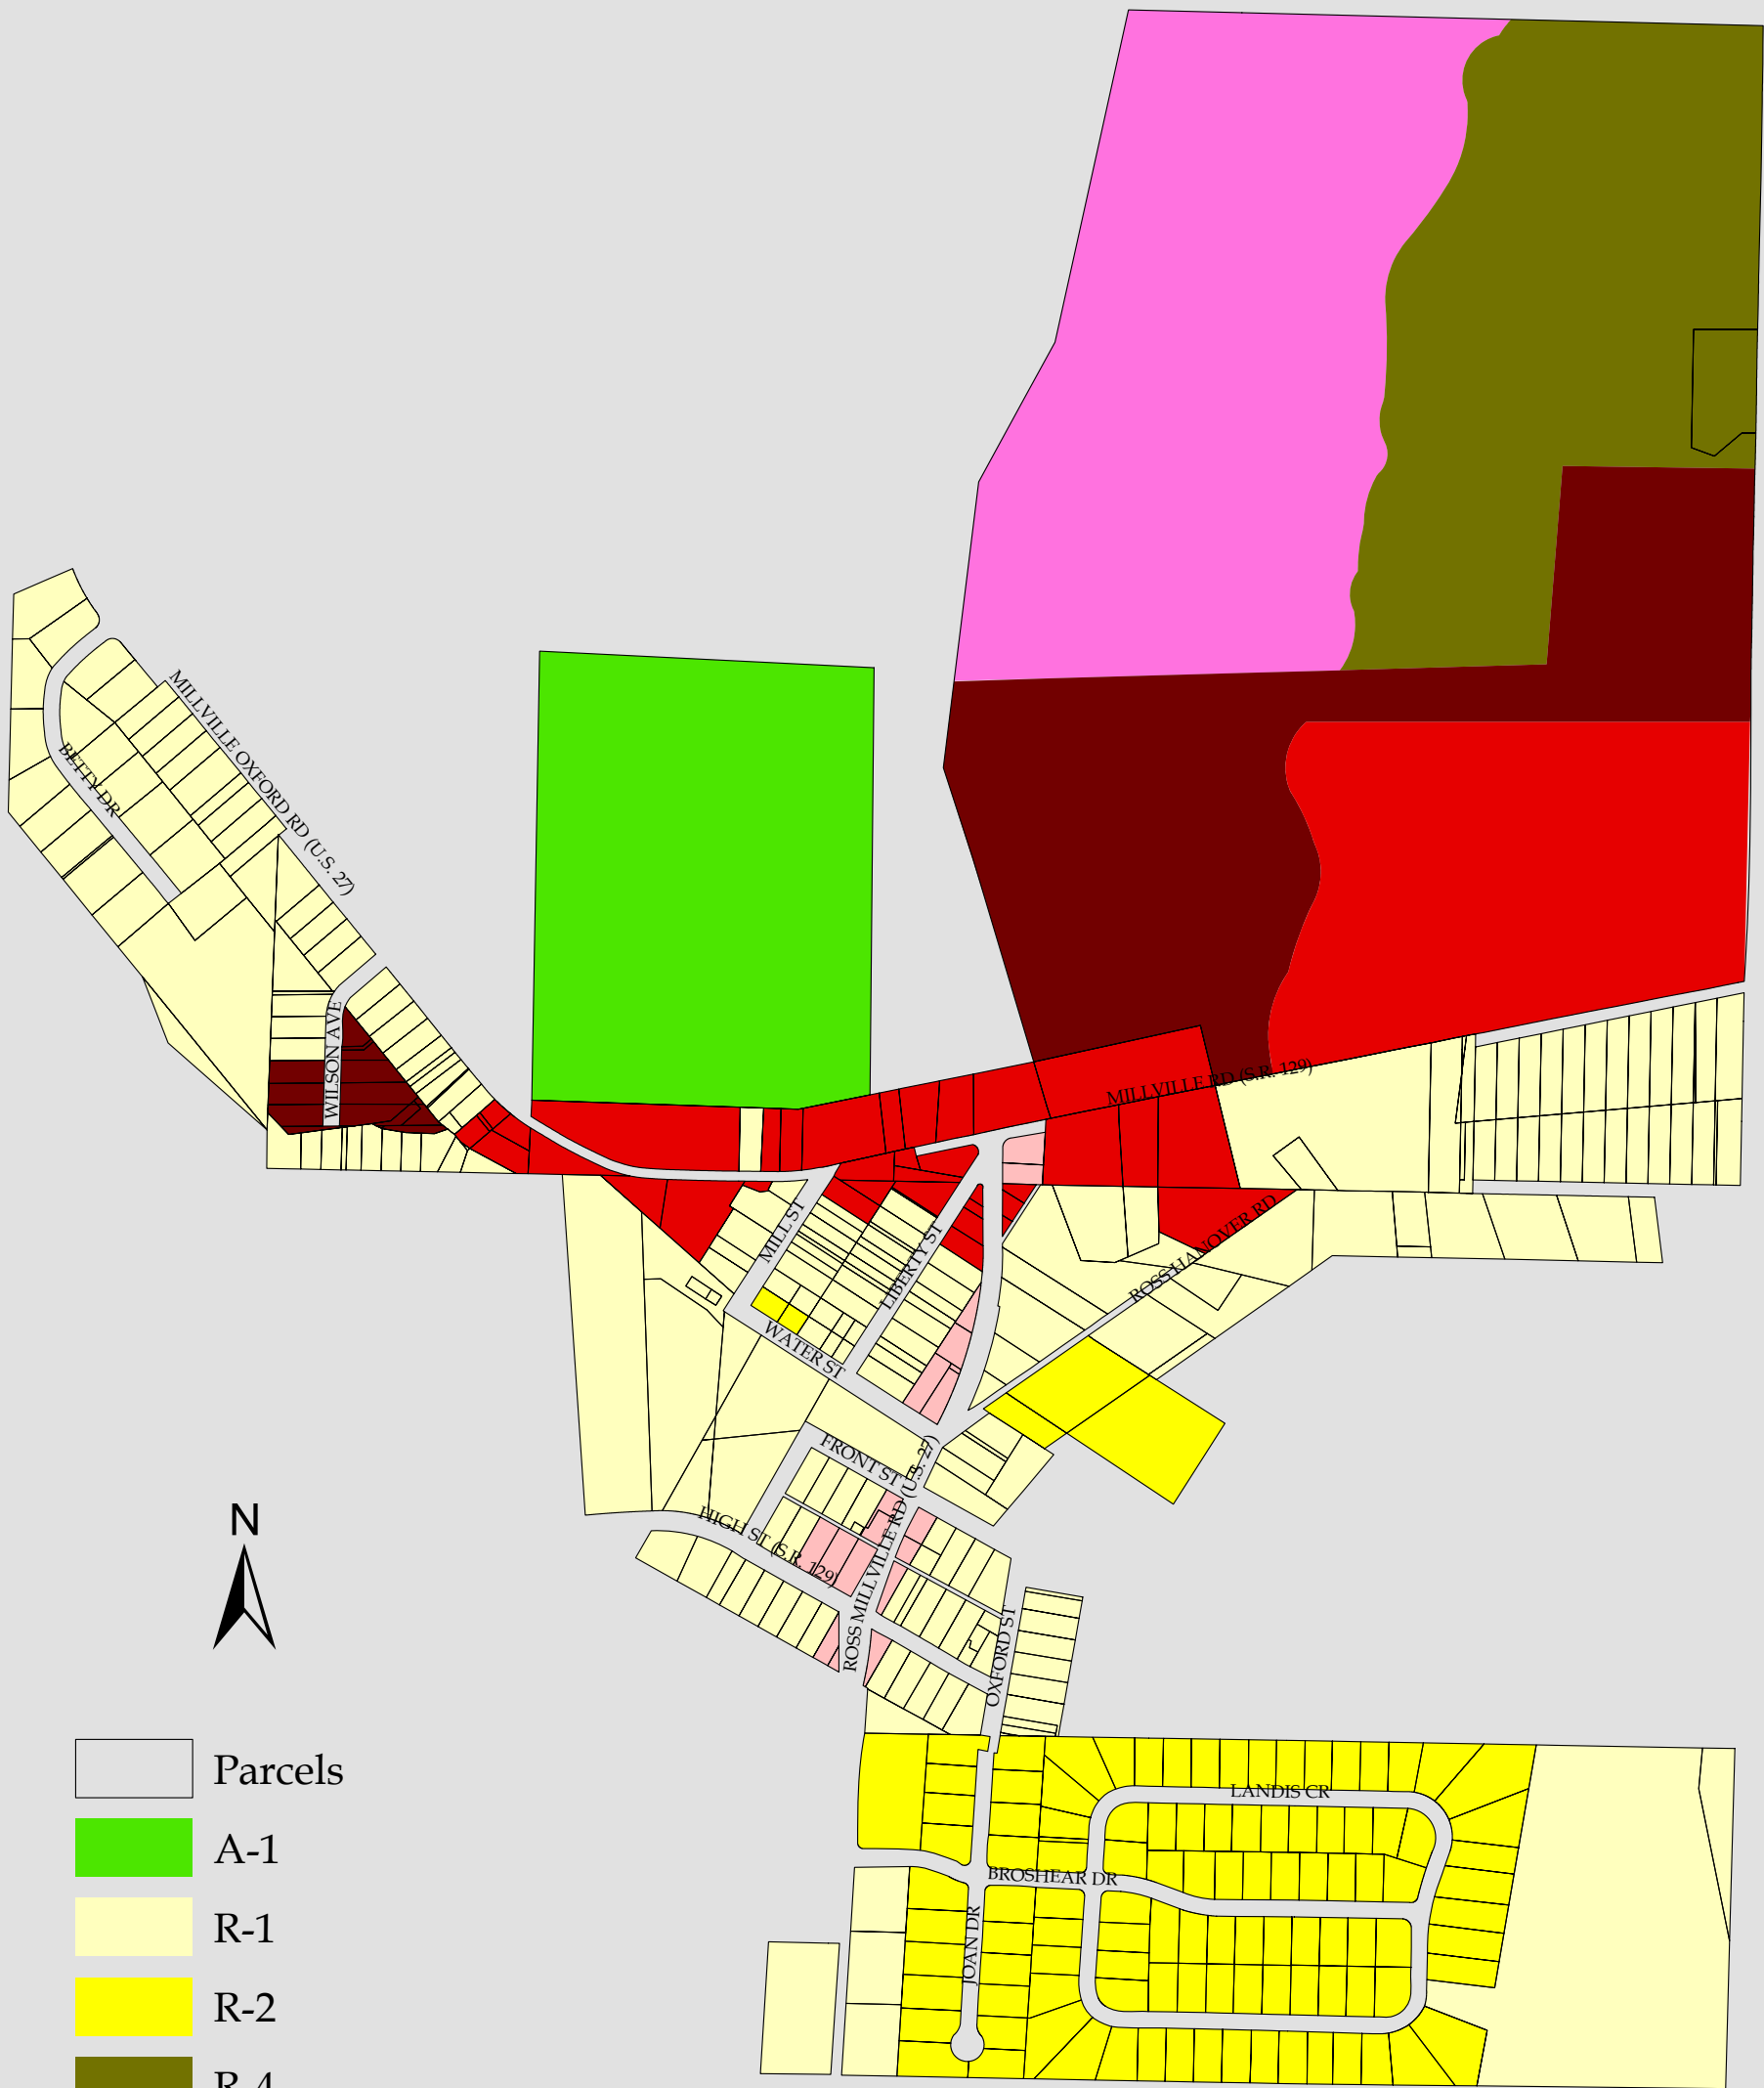

VILLAGE OF MILLVILLE ZONING MAP

-  Parcels
-  A-1
-  R-1
-  R-2
-  R-4
-  B-1
-  B-2
-  B-3
-  M-1

Butler County
Department of Development
Planning Division
Butler County Administrative Center
130 High St, Hamilton, Ohio 45011