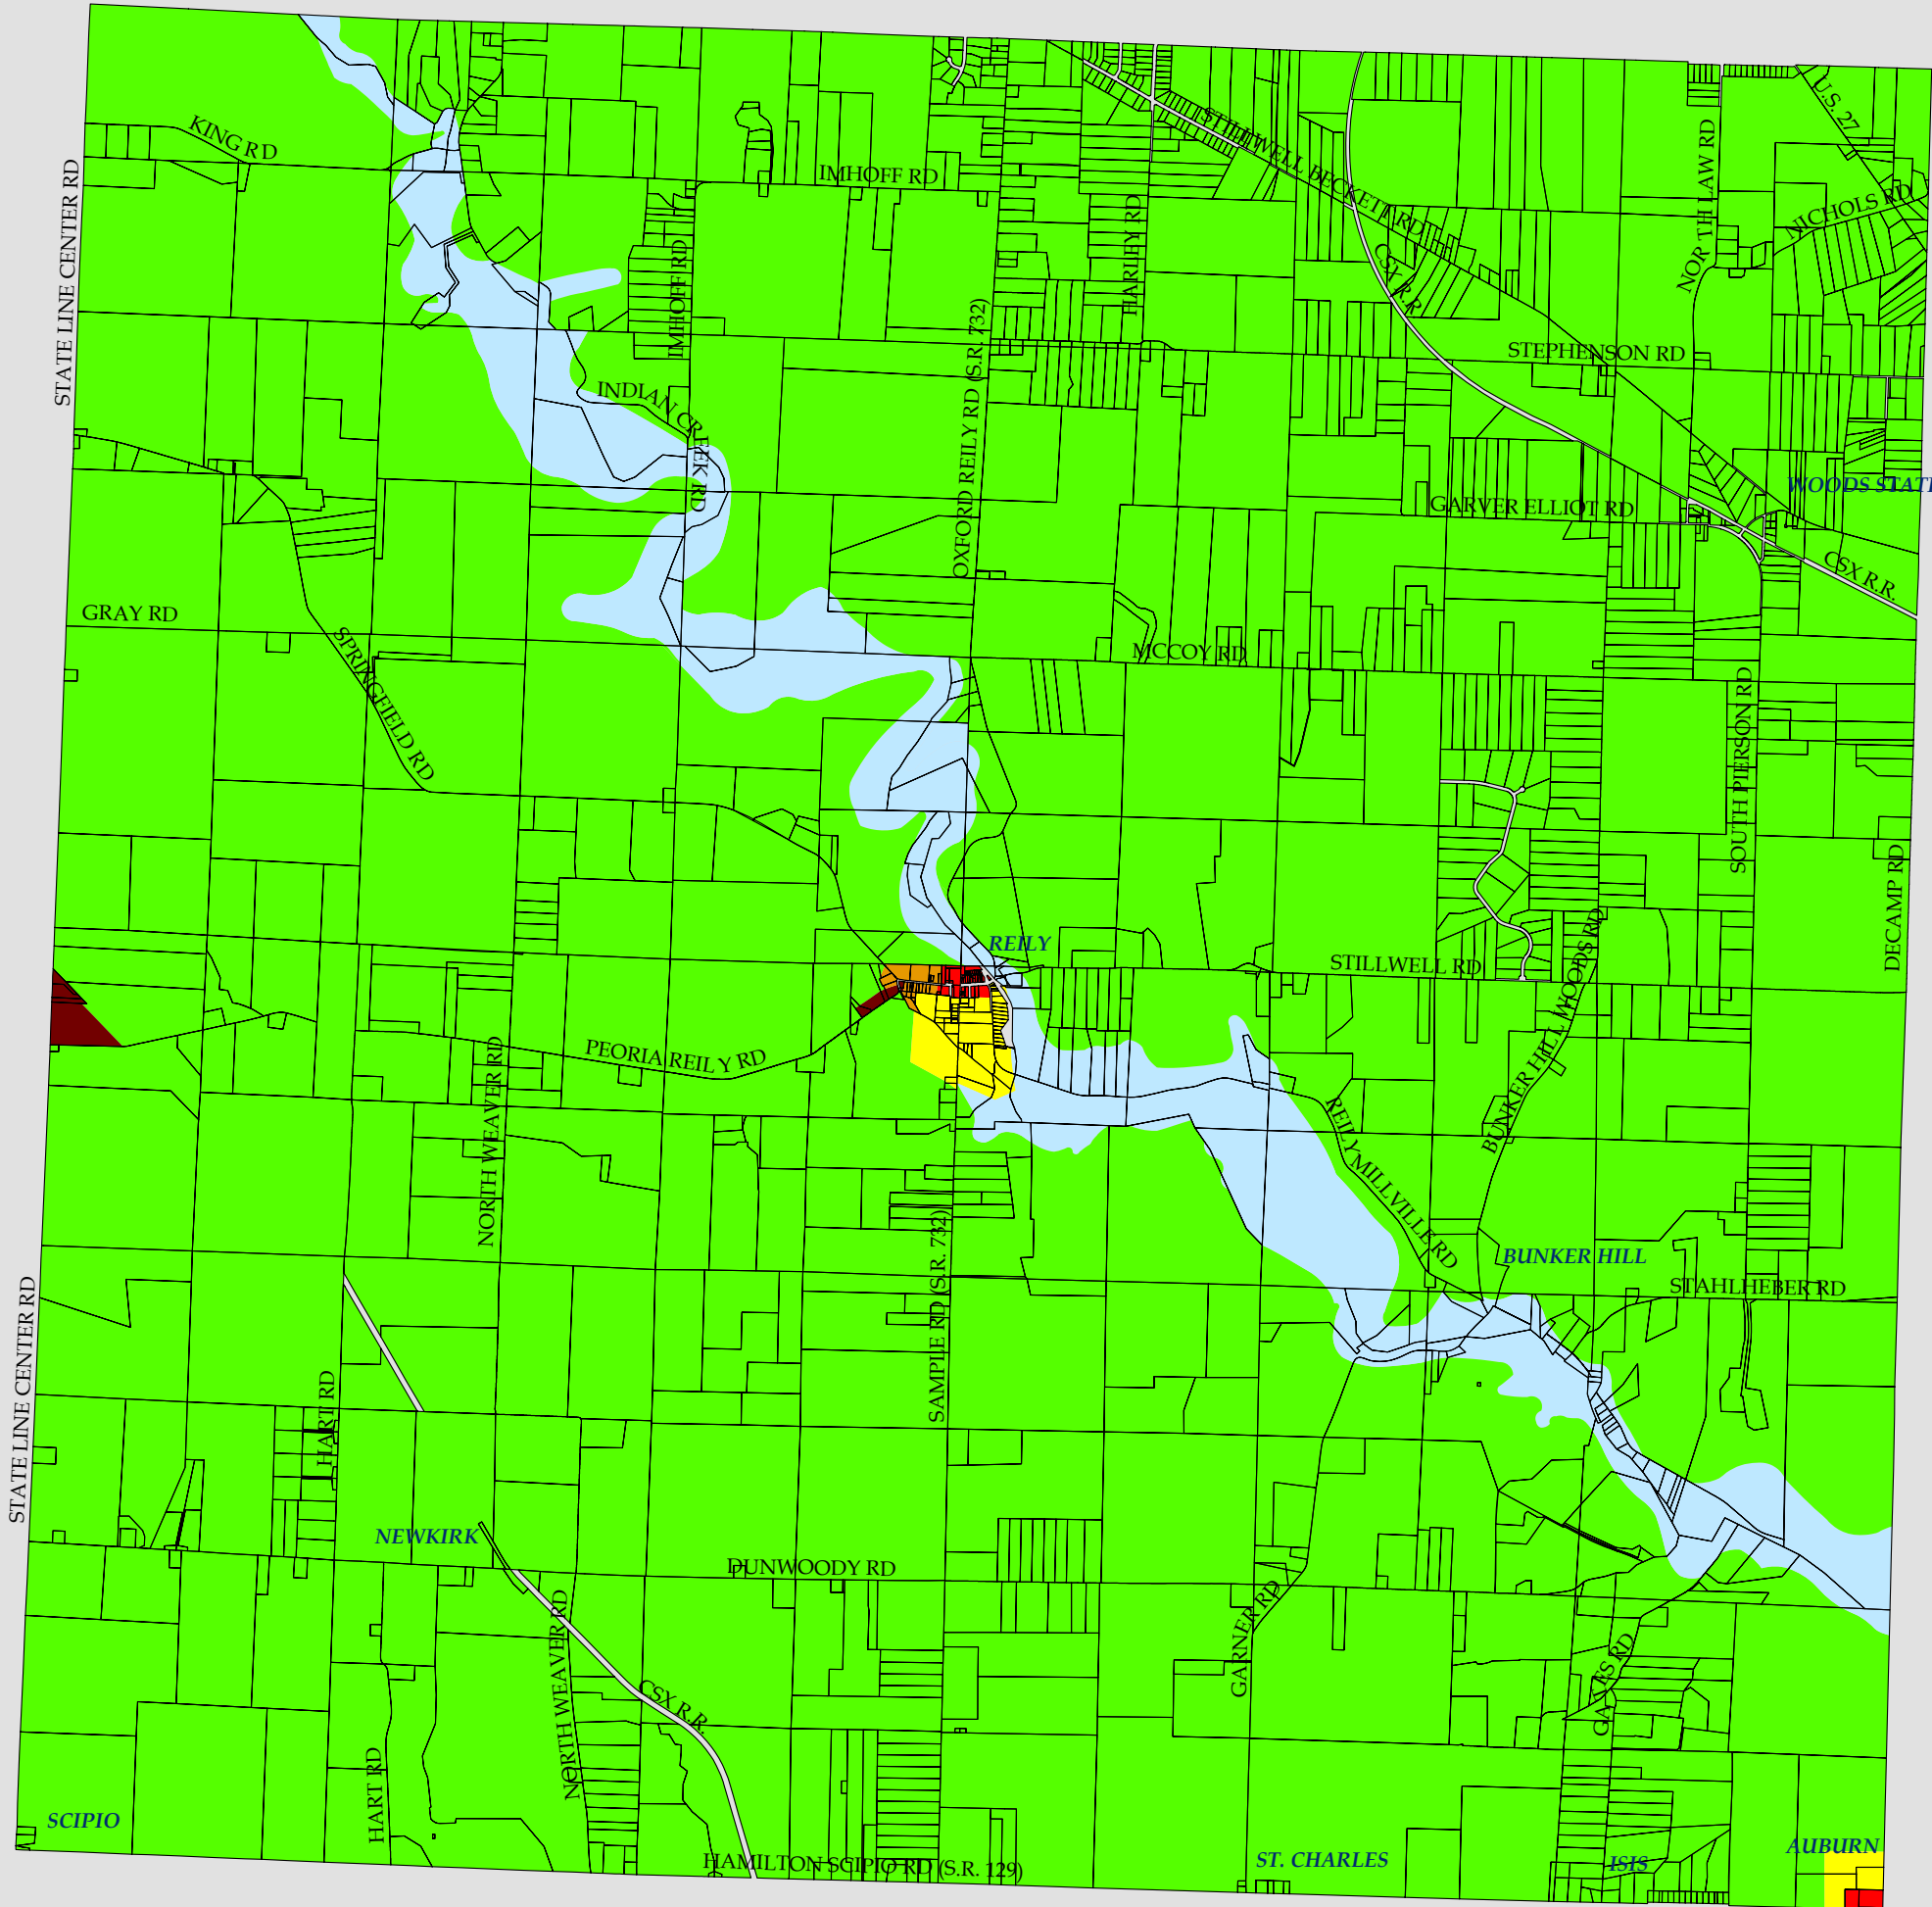

# REILY TOWNSHIP ZONING MAP

MOST RECENT UPDATE  
July 28, 2008

 Parcels

## Zoning Districts

-  A-1
-  R-2
-  R-3
-  F-1
-  B-2
-  B-3

REILY AREA

0 0.5 1  
Miles

Butler County  
Department of Development  
Planning Division  
Butler County Administrative Center  
130 High St, Hamilton, Ohio 45011