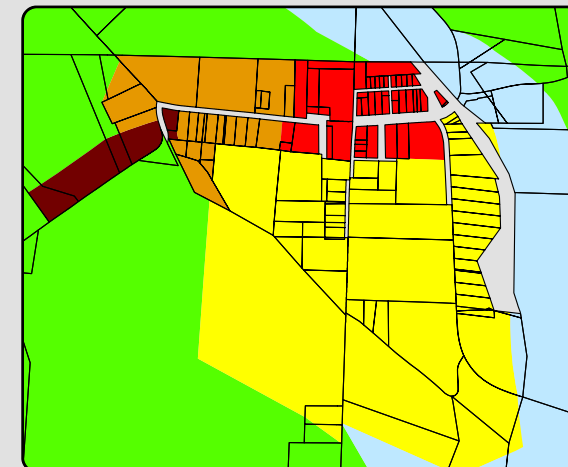

# REILY TOWNSHIP ZONING MAP

MOST RECENT UPDATE  
July 28, 2008

 Parcels

## Zoning Districts

-  A-1
-  R-2
-  R-3
-  F-1
-  B-2
-  B-3

REILY AREA

0 0.5 1  
Miles

Butler County  
Department of Development  
Planning Division  
Butler County Administrative Center  
130 High St, Hamilton, Ohio 45011