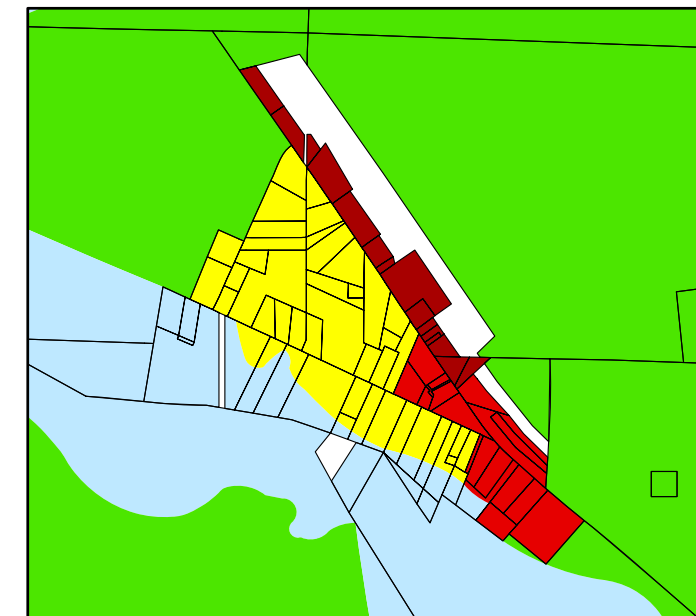

MORGAN TOWNSHIP ZONING MAP

MOST RECENT UPDATE
June 20, 2008

OKEANA AREA

SHANDON AREA

Parcels

Zoning Districts

- A-1
- R-E
- R-2
- R-MHP
- B-2
- B-3
- M-1
- F-1

Butler County
Department of Development
Planning Division
Butler County Administrative Center
130 High St, Hamilton, Ohio 45011