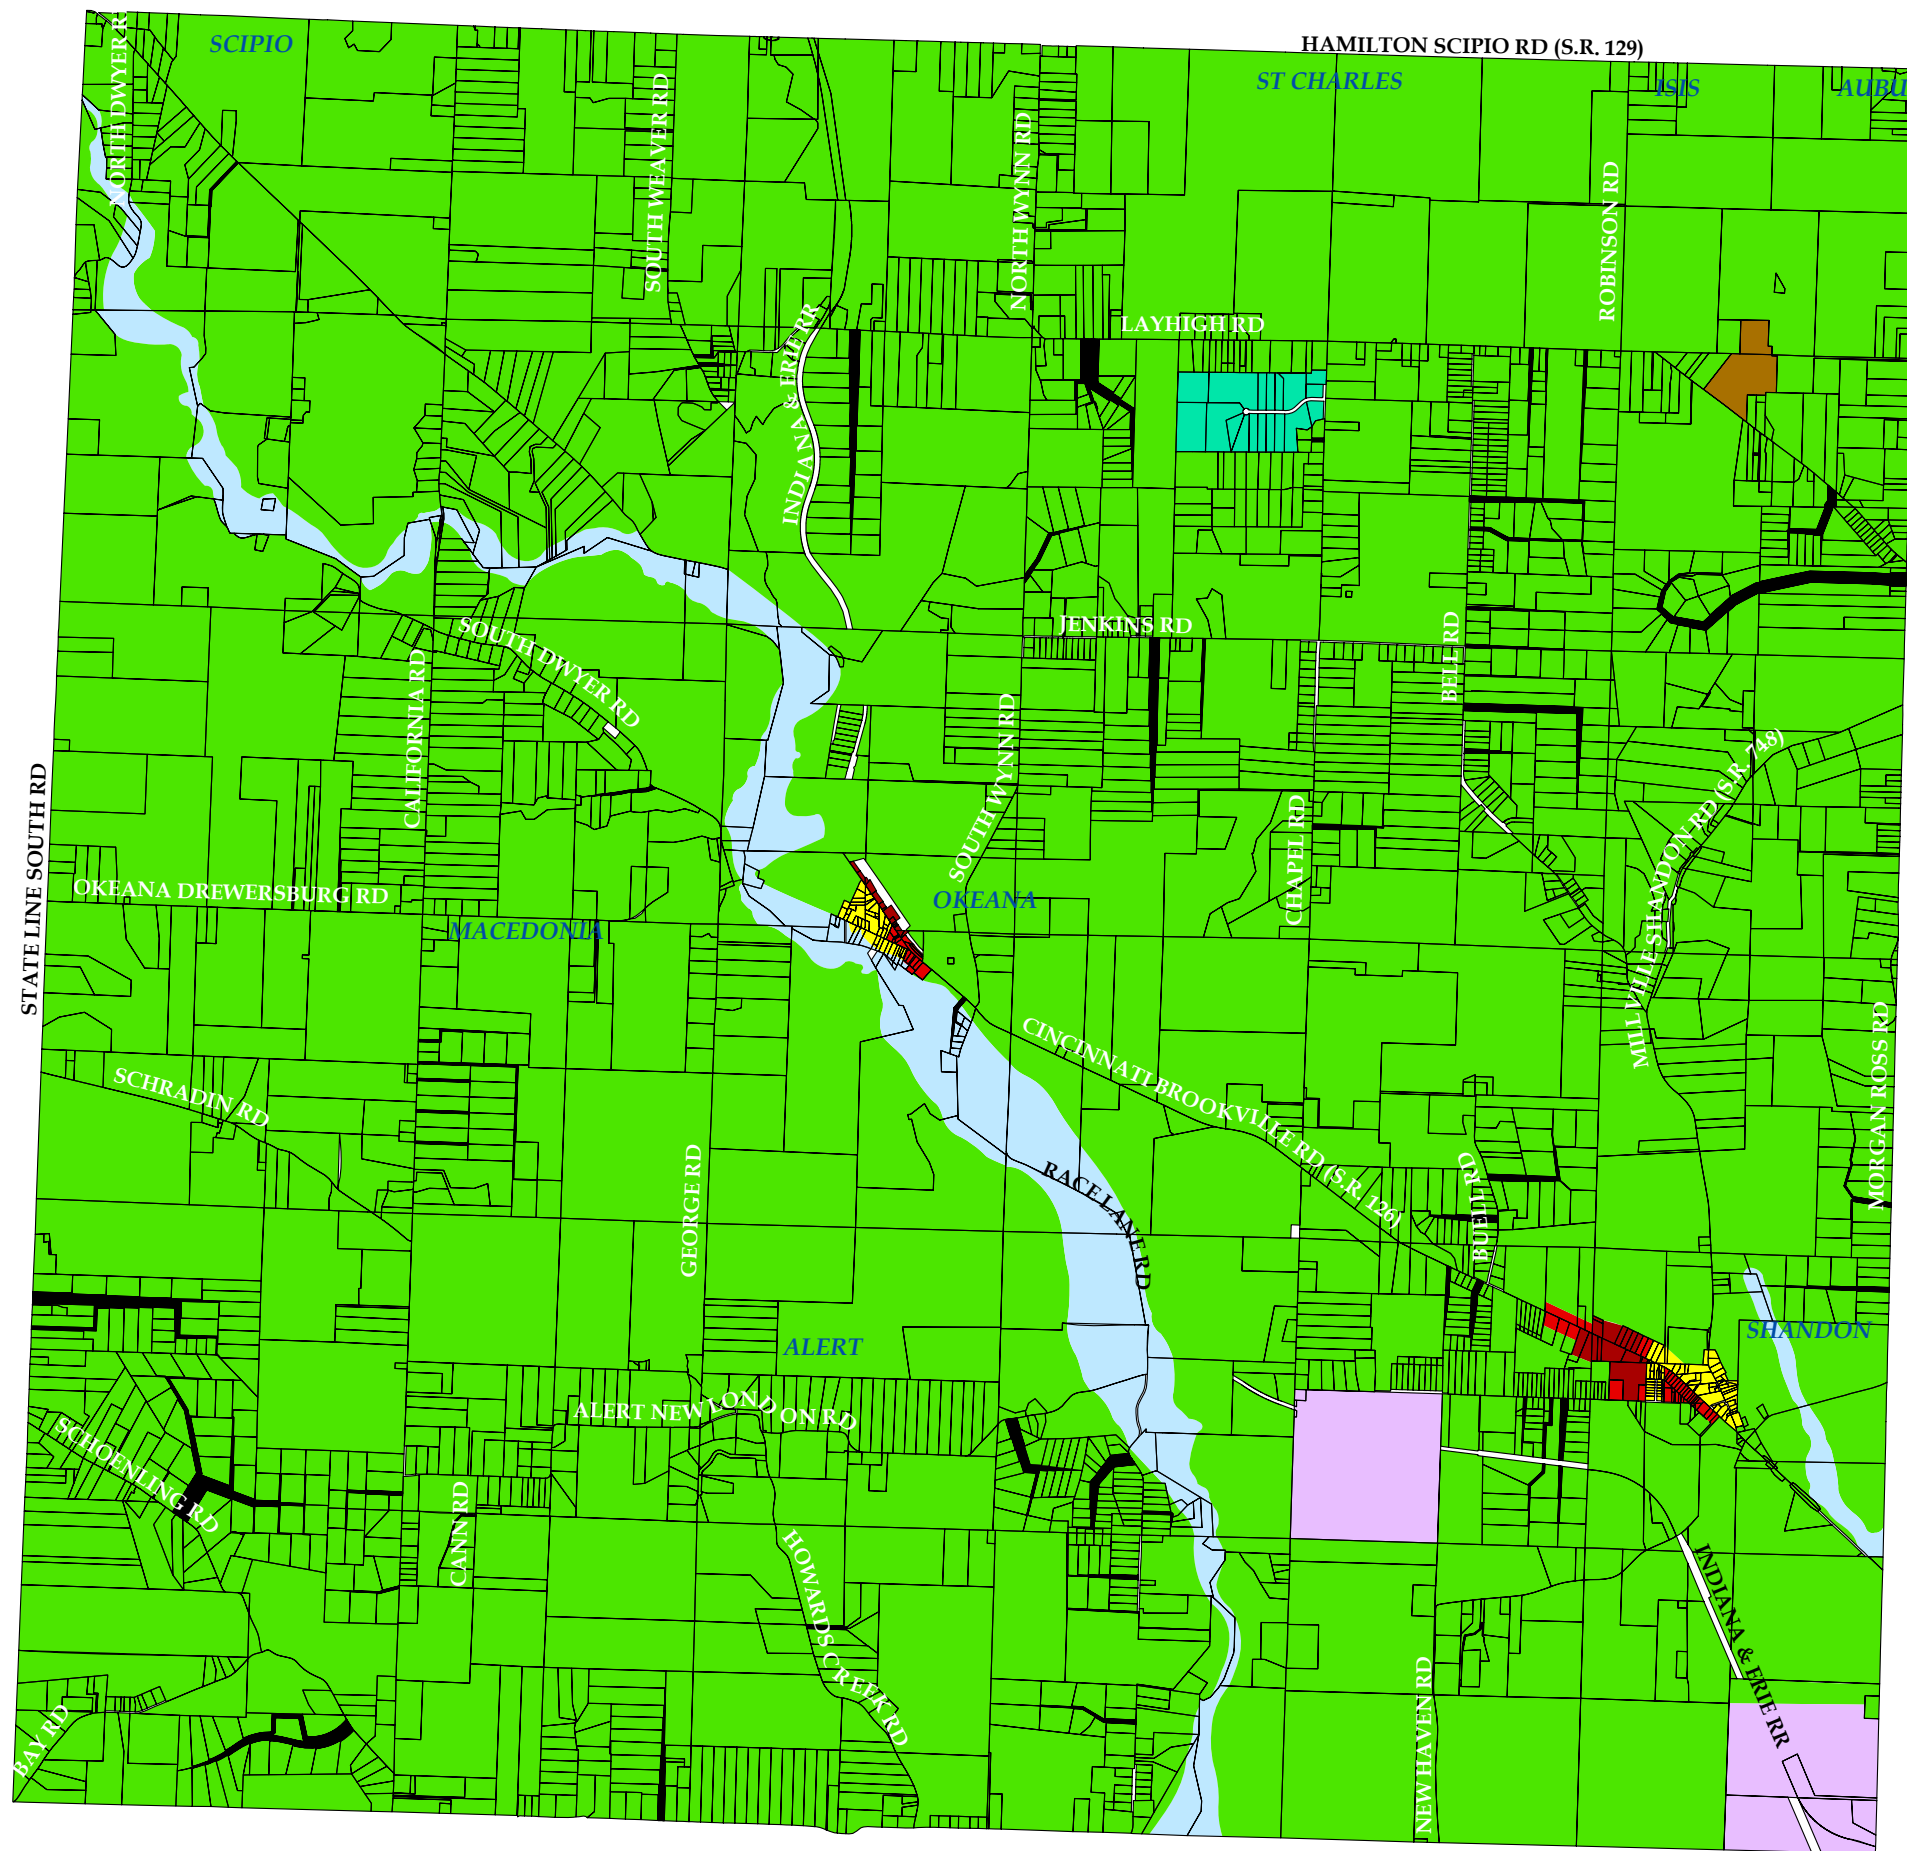

MORGAN TOWNSHIP ZONING MAP

MOST RECENT UPDATE
June 20, 2008

OKEANA AREA

SHANDON AREA

Parcels

Zoning Districts

- A-1
- R-E
- R-2
- R-MHP
- B-2
- B-3
- M-1
- F-1

Butler County
Department of Development
Planning Division
Butler County Administrative Center
130 High St, Hamilton, Ohio 45011