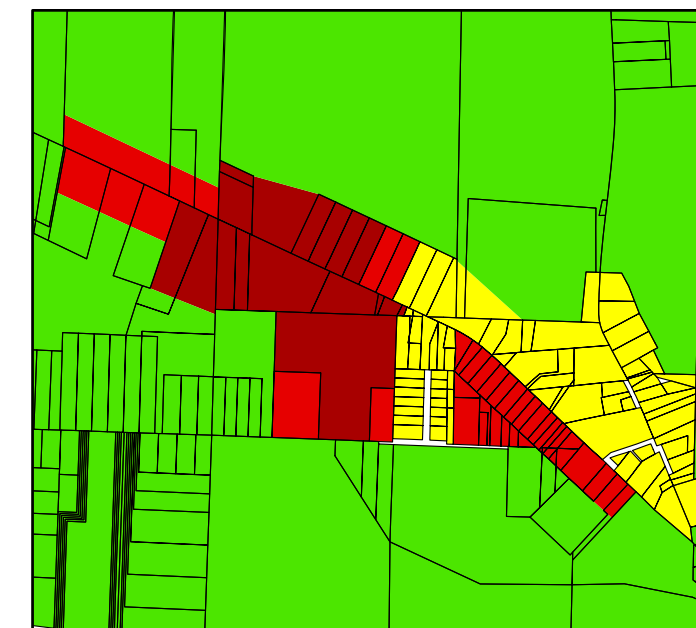

MORGAN TOWNSHIP ZONING MAP

MOST RECENT UPDATE
June 20, 2008

OKEANA AREA

SHANDON AREA

Parcels

Zoning Districts

- A-1
- R-E
- R-2
- R-MHP
- B-2
- B-3
- M-1
- F-1

Butler County
Department of Development
Planning Division
Butler County Administrative Center
130 High St, Hamilton, Ohio 45011