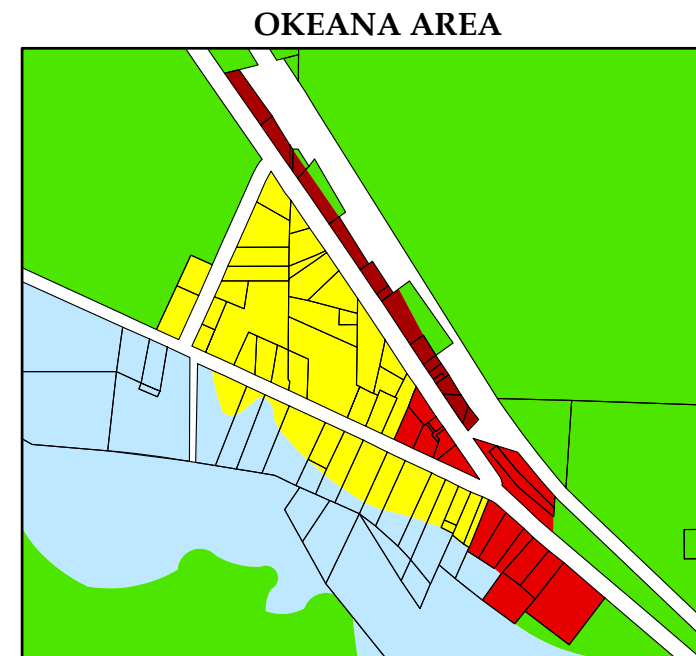

MORGAN TOWNSHIP ZONING MAP

MOST RECENT UPDATE
MAY 16, 2007

Legend

Parcels

Zoning Districts

- A-1
- R-E
- R-2
- R-MHP
- B-2
- B-3
- M-1
- F-1

Butler County
Department of Development
Planning Division
Butler County Administrative Center
130 High St, Hamilton, Ohio 45011