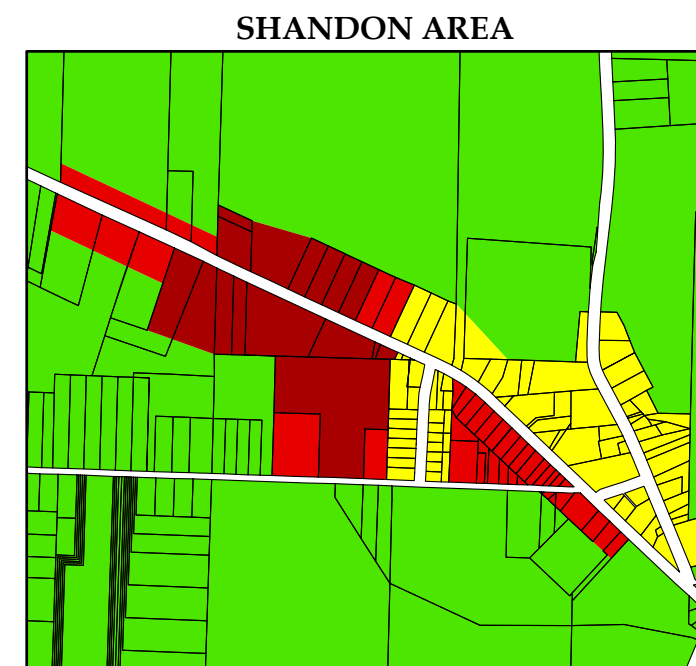

MORGAN TOWNSHIP ZONING MAP

MOST RECENT UPDATE
MAY 16, 2007

Legend

Parcels

Zoning Districts

- A-1
- R-E
- R-2
- R-MHP
- B-2
- B-3
- M-1
- F-1

Butler County
Department of Development
Planning Division
Butler County Administrative Center
130 High St, Hamilton, Ohio 45011