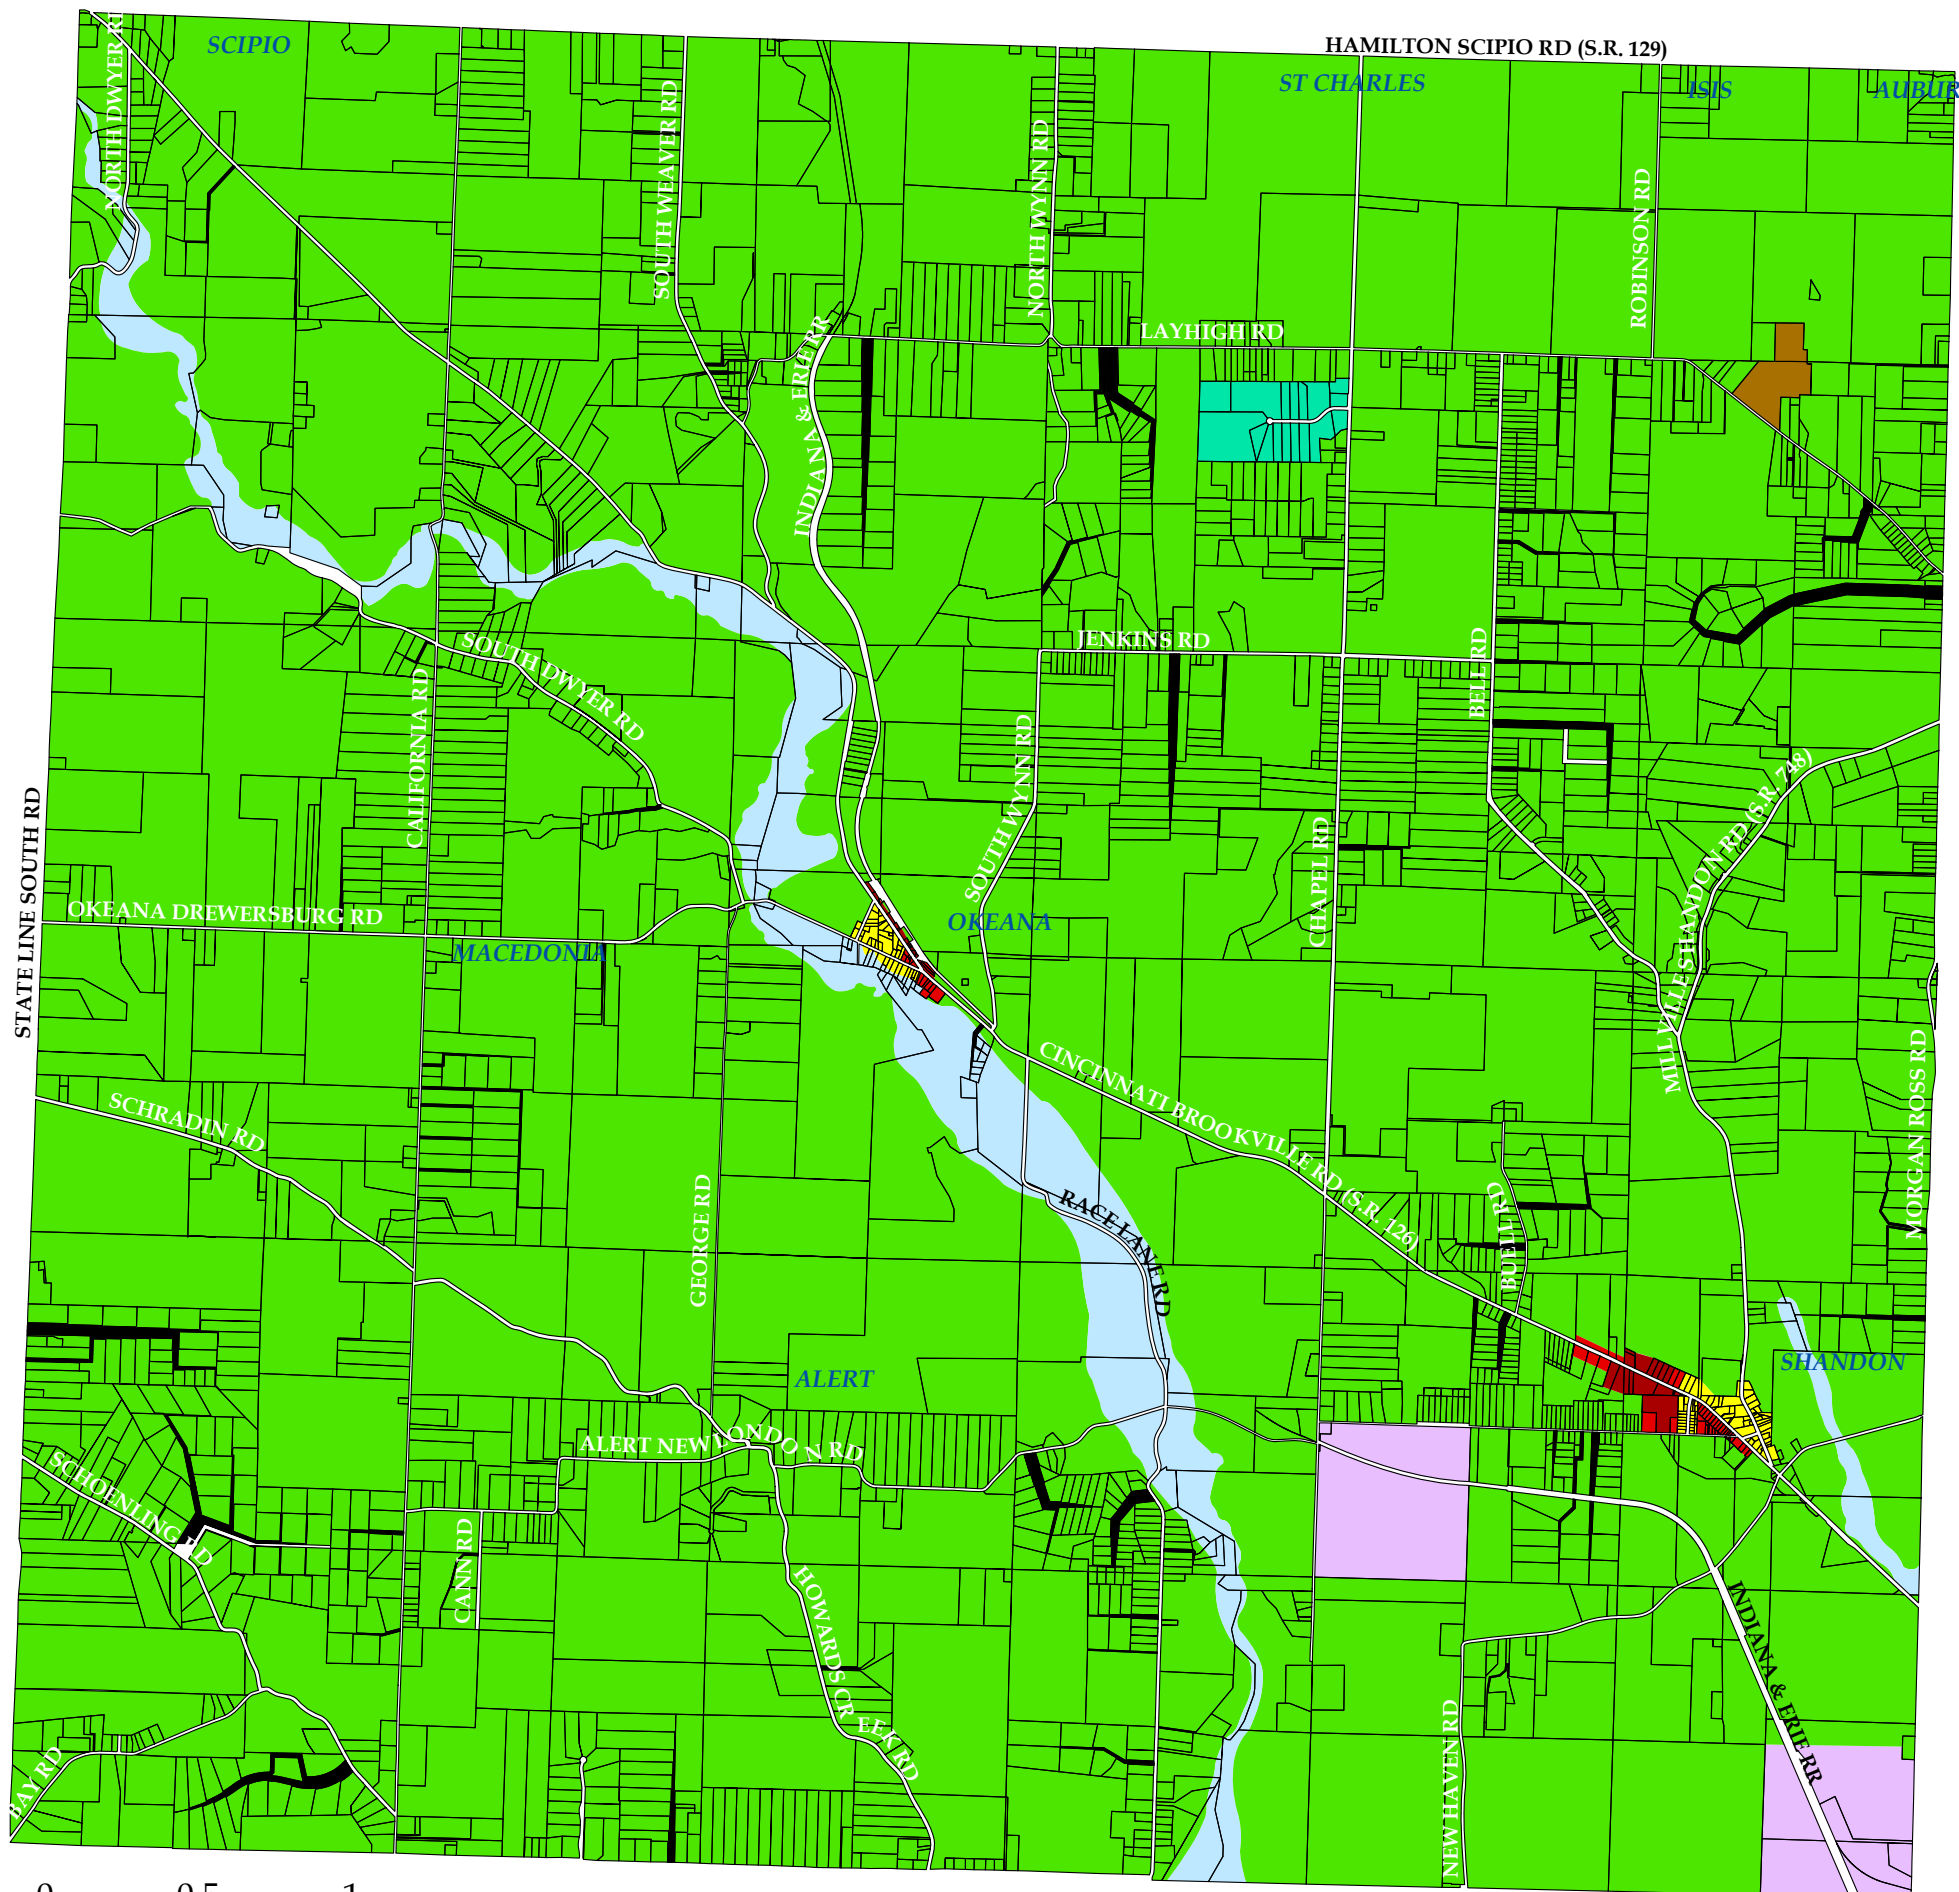

MORGAN TOWNSHIP ZONING MAP

MOST RECENT UPDATE
MAY 16, 2007

Legend

Parcels

Zoning Districts

- A-1
- R-E
- R-2
- R-MHP
- B-2
- B-3
- M-1
- F-1

Butler County
Department of Development
Planning Division
Butler County Administrative Center
130 High St, Hamilton, Ohio 45011