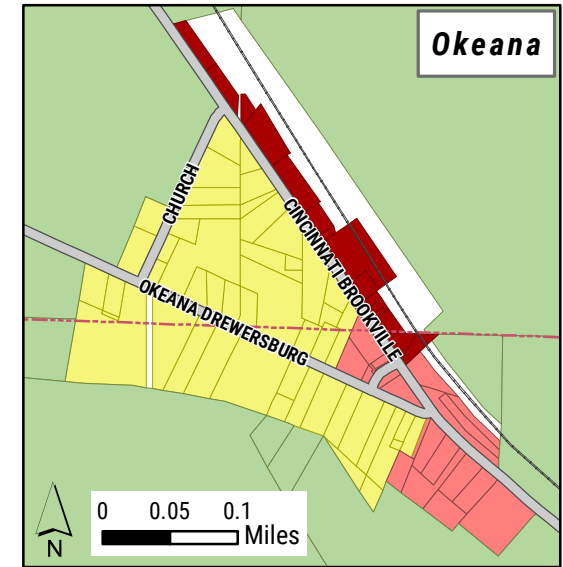

Morgan Township Zoning Map

BUTLER COUNTY, OHIO

ZONING

- A-1 Agricultural
- R-E Residential Estate
- R-2 Single-Family Residence
- R-MHP Manufactured Home Park
- B-2 Community Business
- B-3 General Business
- M-1 Light Industrial

CERTIFICATION

I, Dale Marshall, Zoning Administrator, do hereby certify that this is a true copy of the Zoning Map adopted by the Township Trustees for Morgan Township, Butler County, Ohio, on the 9th day of January, 2020, as well as those map amendments made as of the revision dates shown.