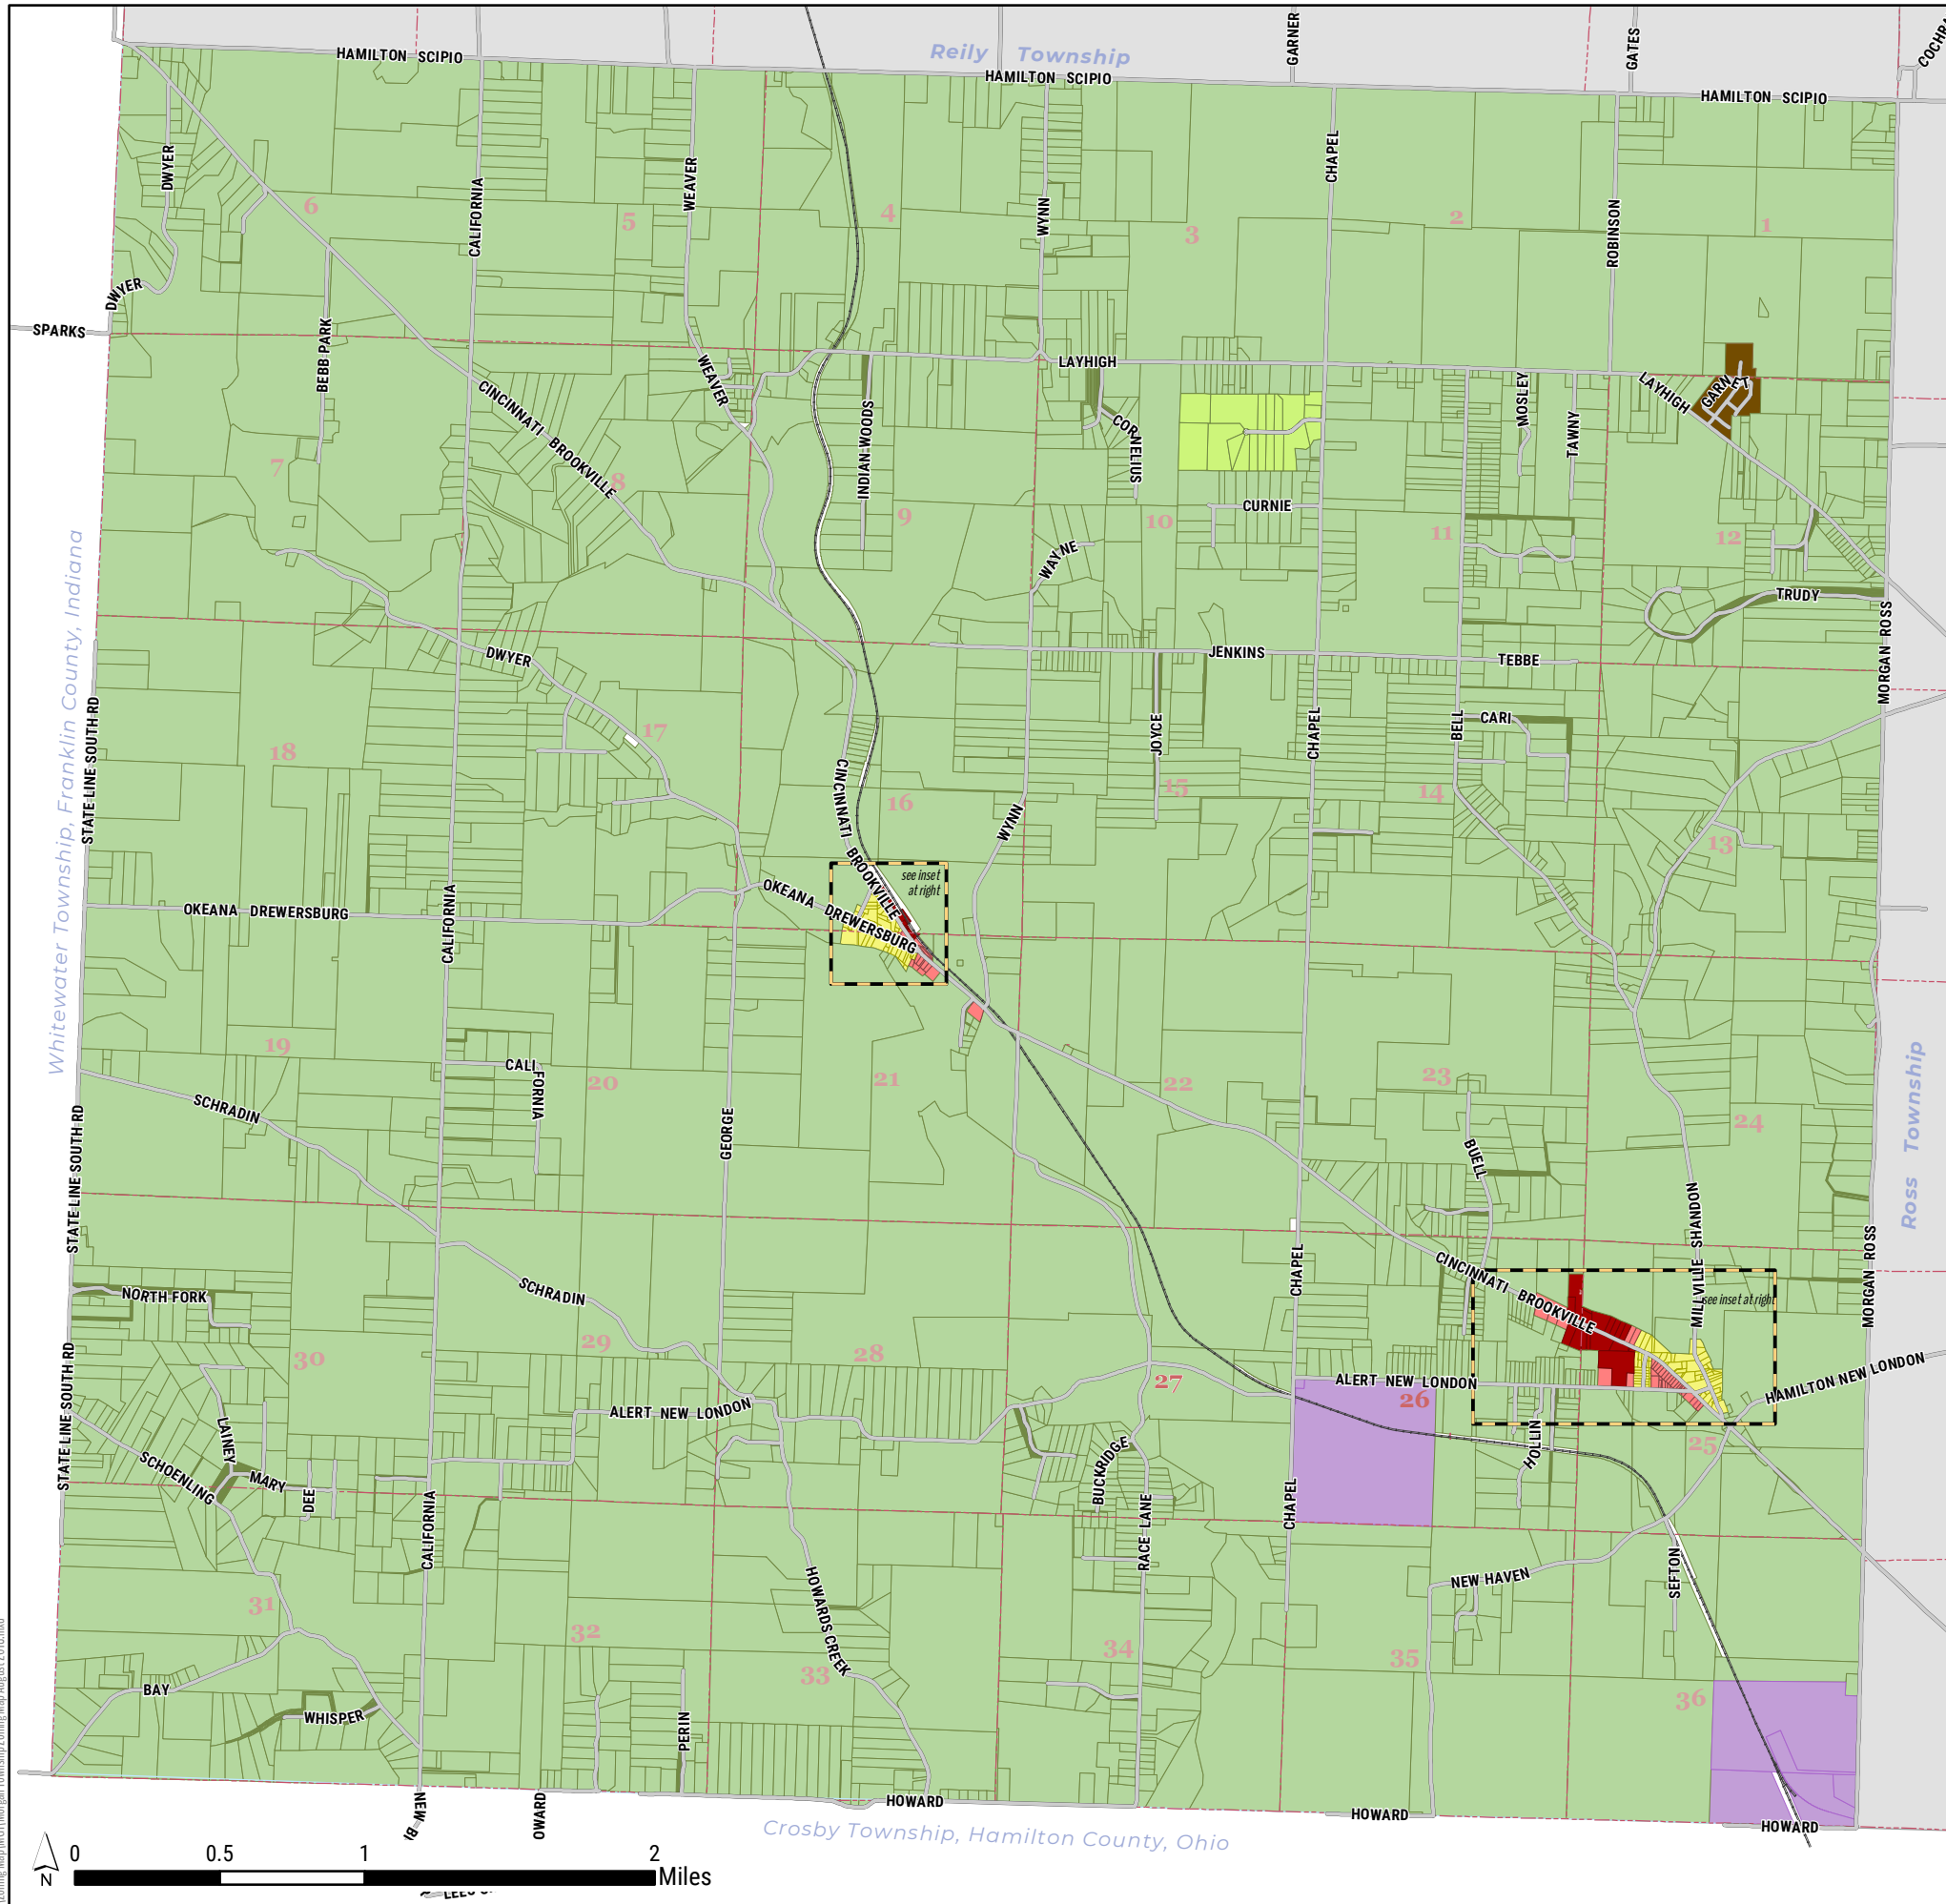

Morgan Township Zoning Map

BUTLER COUNTY, OHIO

ZONING

- A-1 Agricultural
- R-E Residential Estate
- R-2 Single-Family Residence
- R-MHP Manufactured Home Park
- B-2 Community Business
- B-3 General Business
- M-1 Light Industrial

CERTIFICATION

I, Dale Marshall, Zoning Administrator, do hereby certify that this is a true copy of the Zoning Map adopted by the Township Trustees for Morgan Township, Butler County, Ohio, on the 9th day of January, 2020, as well as those map amendments made as of the revision dates shown.

Dale Marshall, Morgan Twp Zoning Administrator

Revision Date: _____ Ord. #: _____ Revision Date: _____ Ord. #: _____
Revision Date: _____ Ord. #: _____ Revision Date: _____ Ord. #: _____

Zoning Data Current as of January 9, 2020

Butler County
Department of Development
Planning Division
Butler County Administrative Center
130 High St, Hamilton, Ohio 45011

Zoning Map (MGT) Morgan Township Zoning Map August 2018.mxd