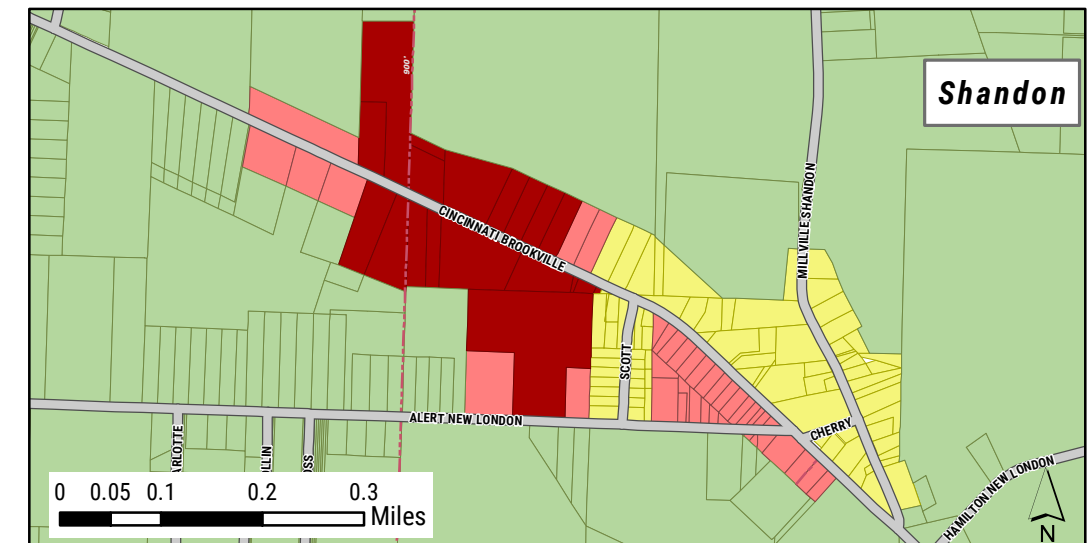

CERTIFICATION

I, Dale Marshall, Zoning Administrator, do hereby certify that this is a true copy of the Zoning Map adopted by the Township Trustees for Morgan Township, Butler County, Ohio, on the 9th day of January, 2020, as well as those map amendments made as of the revision dates shown.

_____
Dale Marshall, Morgan Twp Zoning Administrator

Revision Date: _____ Ord. #: _____   Revision Date: _____ Ord. #: _____
Revision Date: _____ Ord. #: _____   Revision Date: _____ Ord. #: _____

Zoning Data Current as of January 9, 2020

Butler County
Department of Development
Planning Division
Butler County Administrative Center
130 High St, Hamilton, Ohio 45011