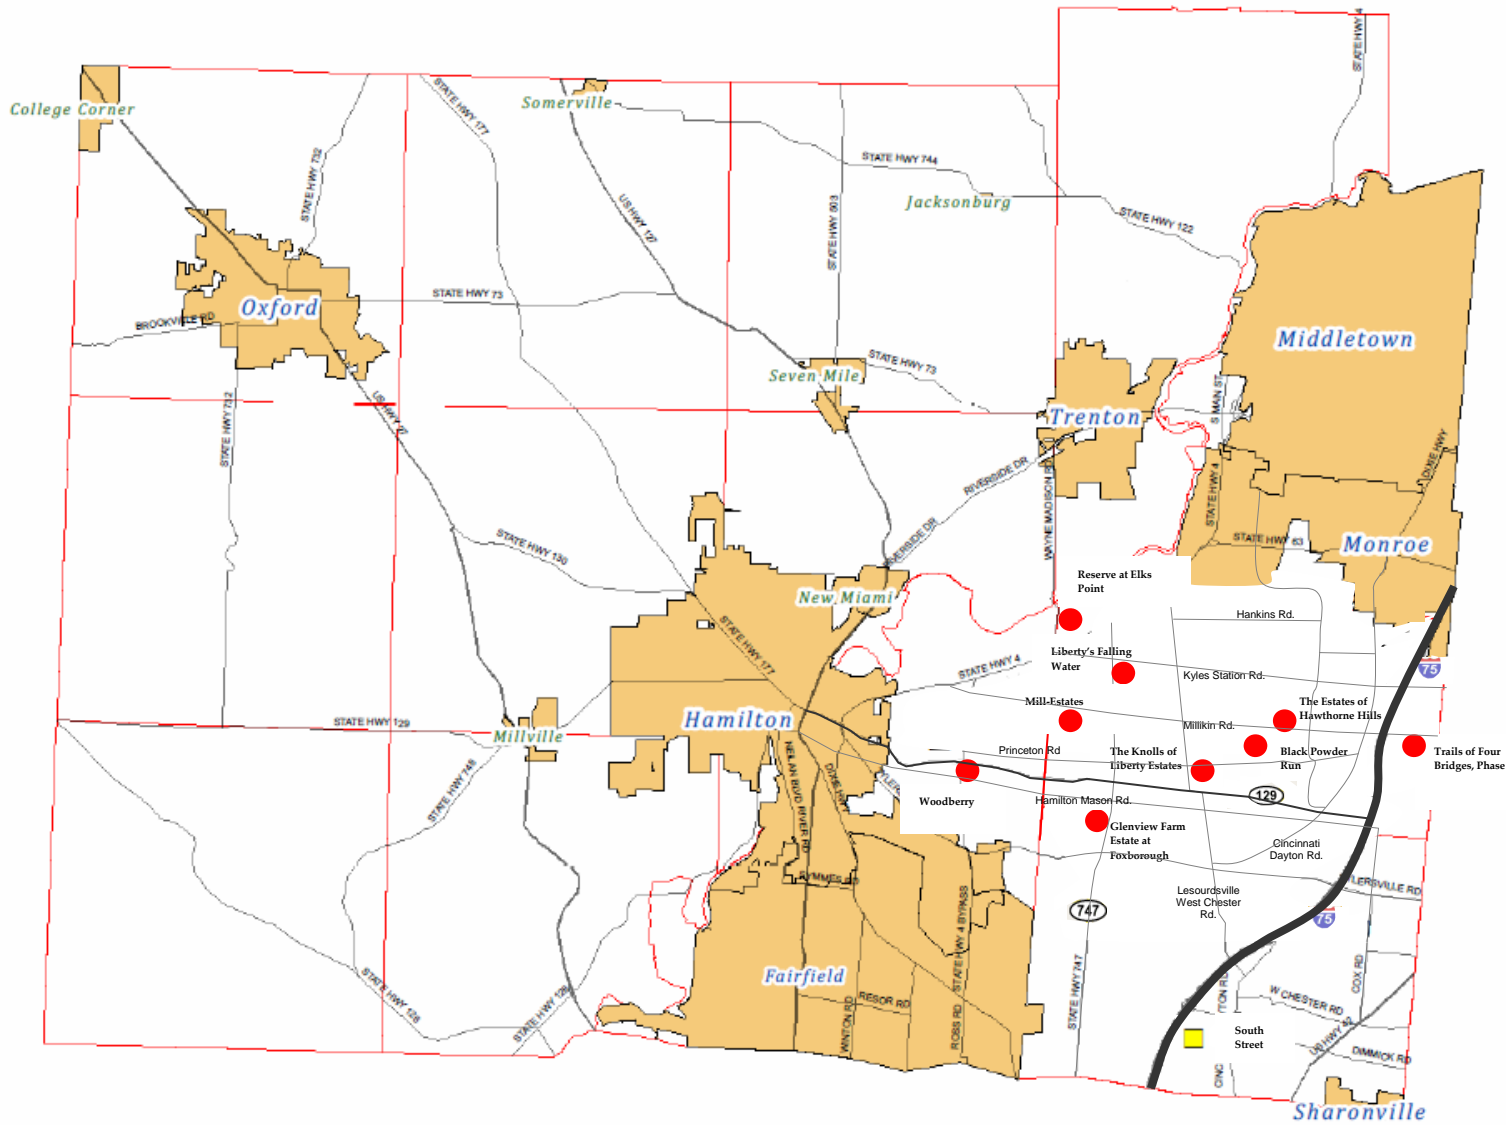

2010 Preliminary Subdivisions

Legend

- Commercial Subdivisions
- Residential Subdivisions

Butler County
Department of Development
Planning Division

Butler County Administrative Center
130 High St, Hamilton, Ohio 45011