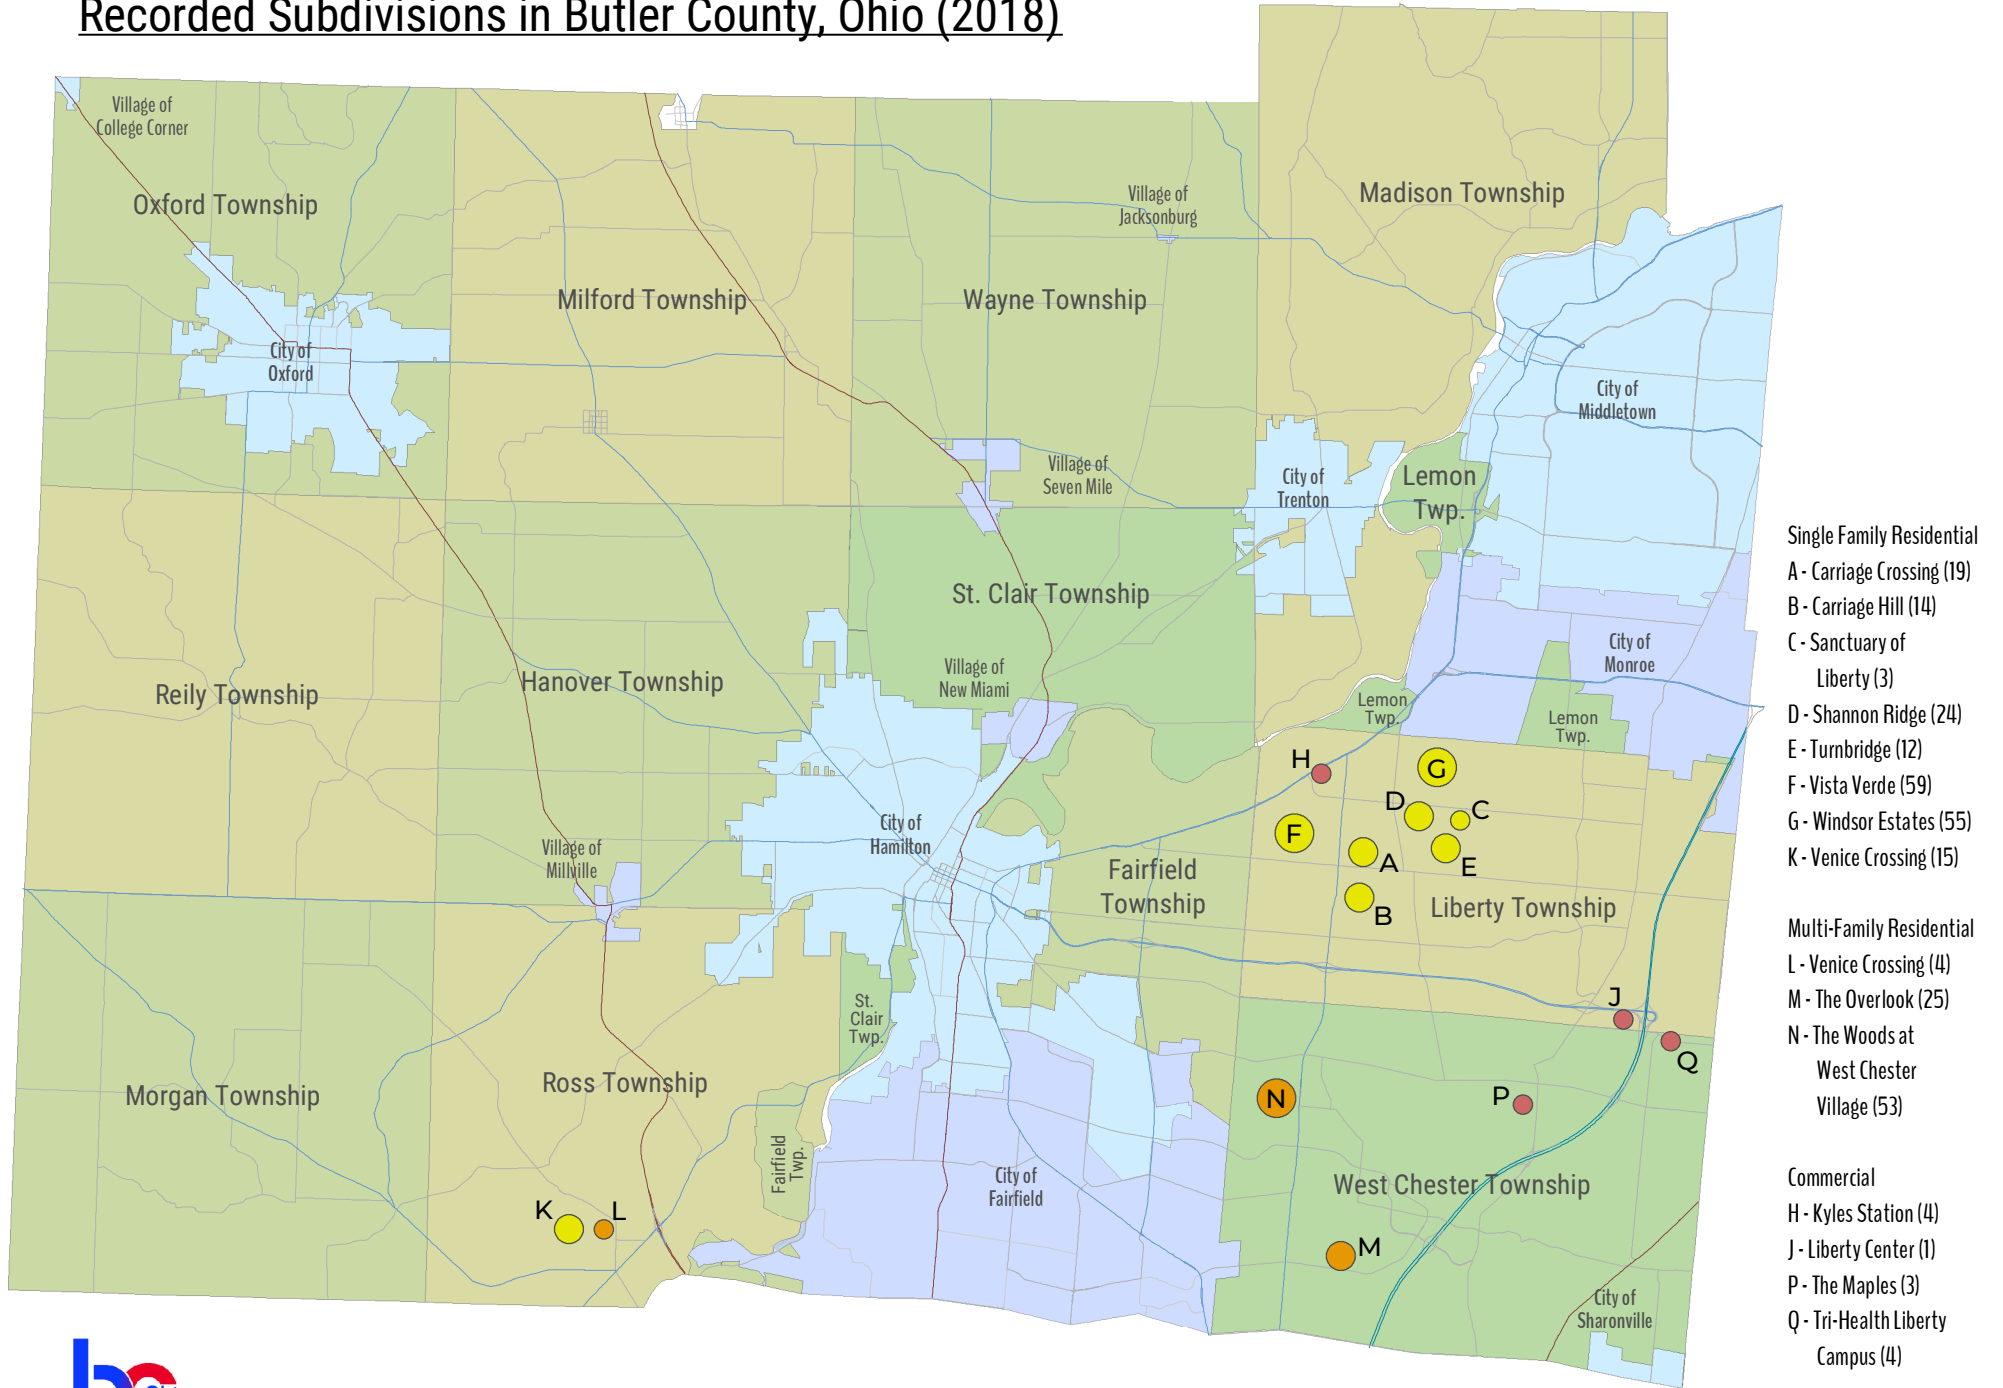

# Recorded Subdivisions in Butler County, Ohio (2018)

Map produced by Butler County Department of Development - Planning Division  
 130 High Street, Hamilton, Ohio 45011

Map Date: 01/29/2019