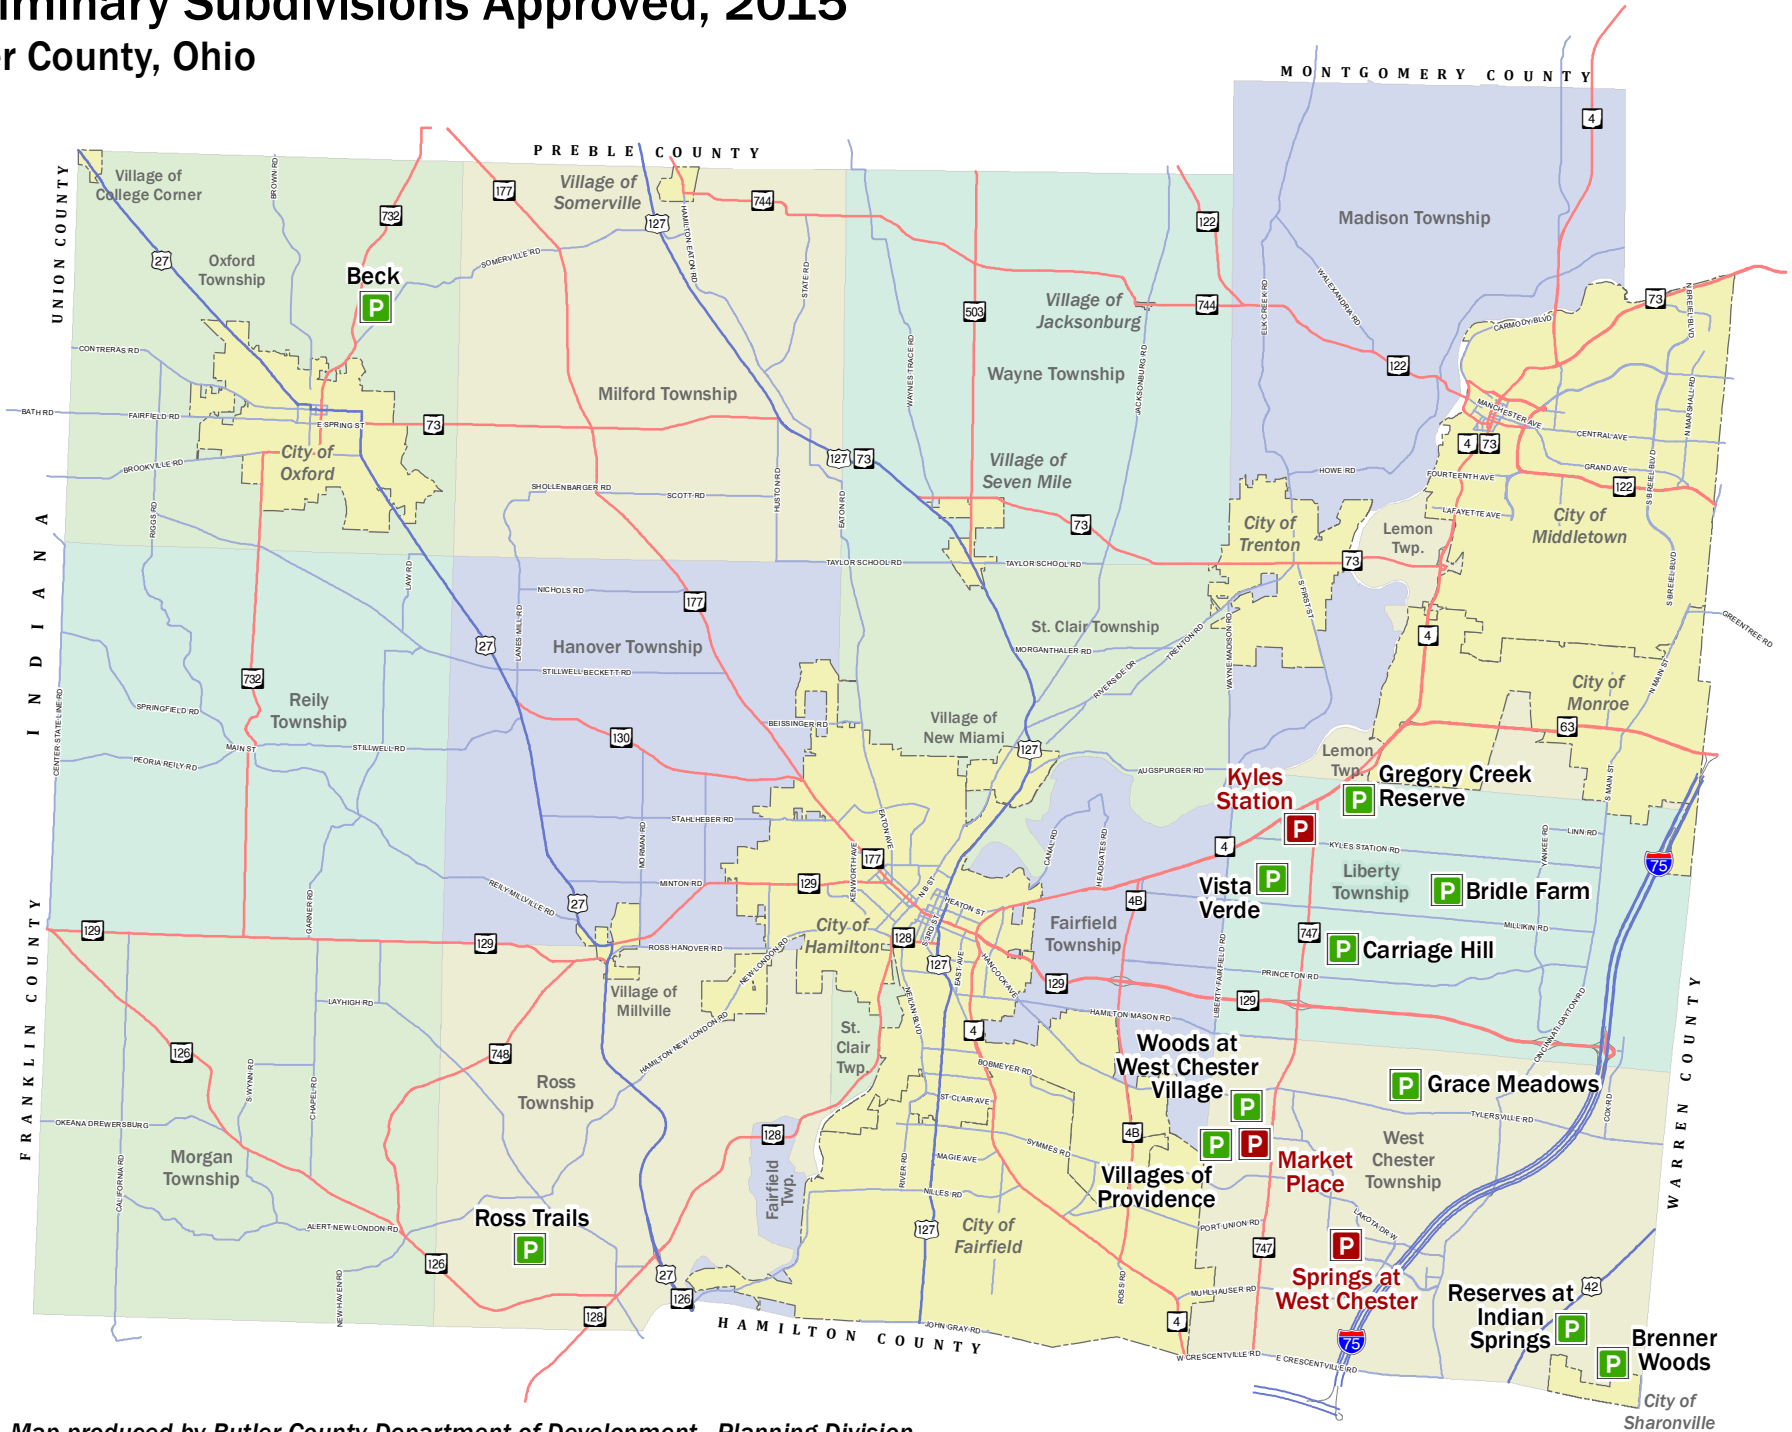

# Preliminary Subdivisions Approved, 2015

## Butler County, Ohio

Map produced by Butler County Department of Development - Planning Division  
 130 High Street, Sixth Floor, Hamilton, Ohio 45011

Map Date: 02/04/2016