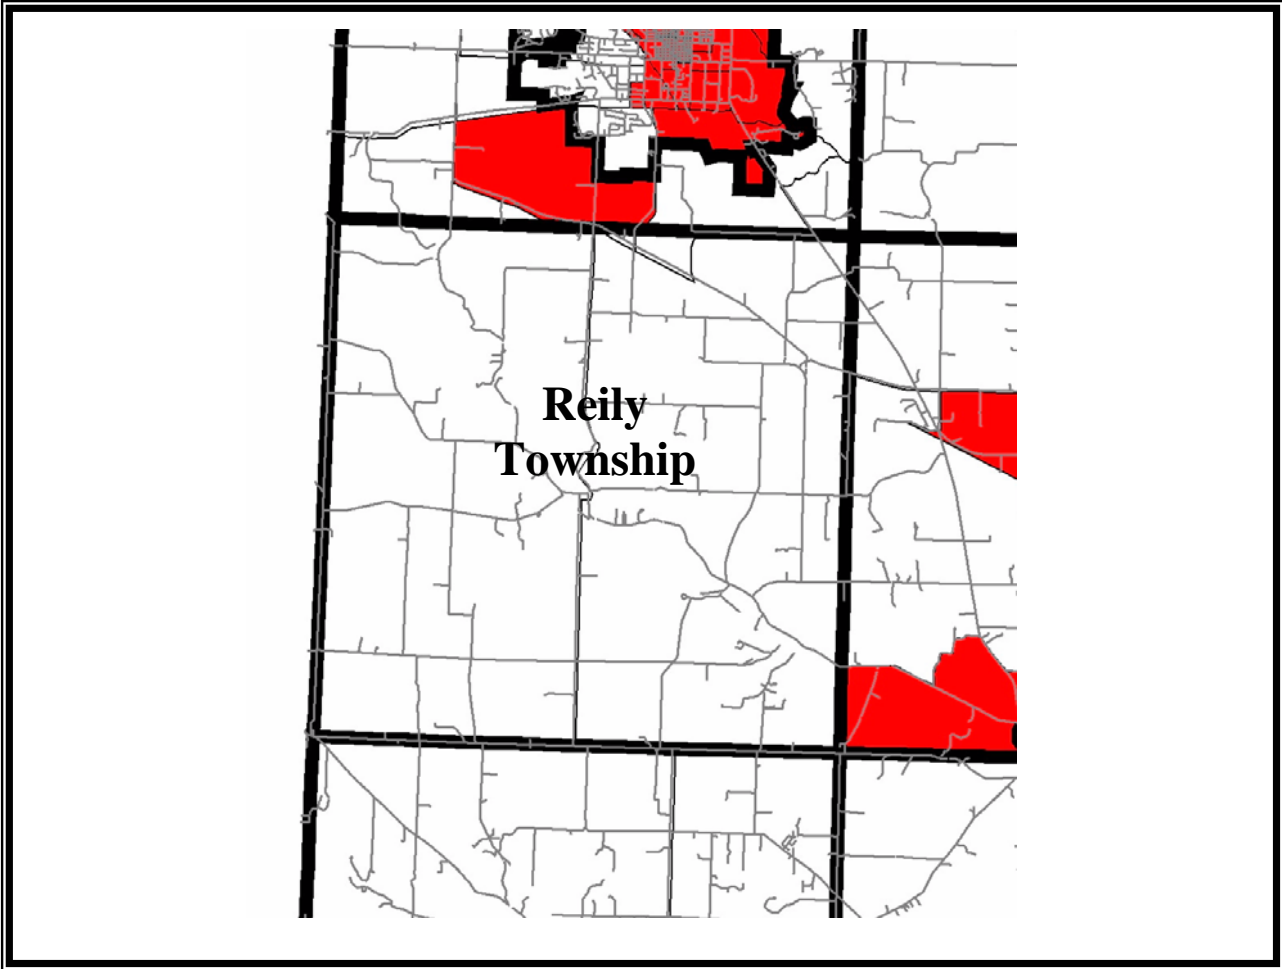

Reily Township  
Butler County, Ohio  
LMI Area

**LMI AREA**

\*Area has 50.8% of population (or greater) which qualifies as Low or Moderate Income- based on 2000 U.S. Census. Other areas may qualify by performing local income surveys.