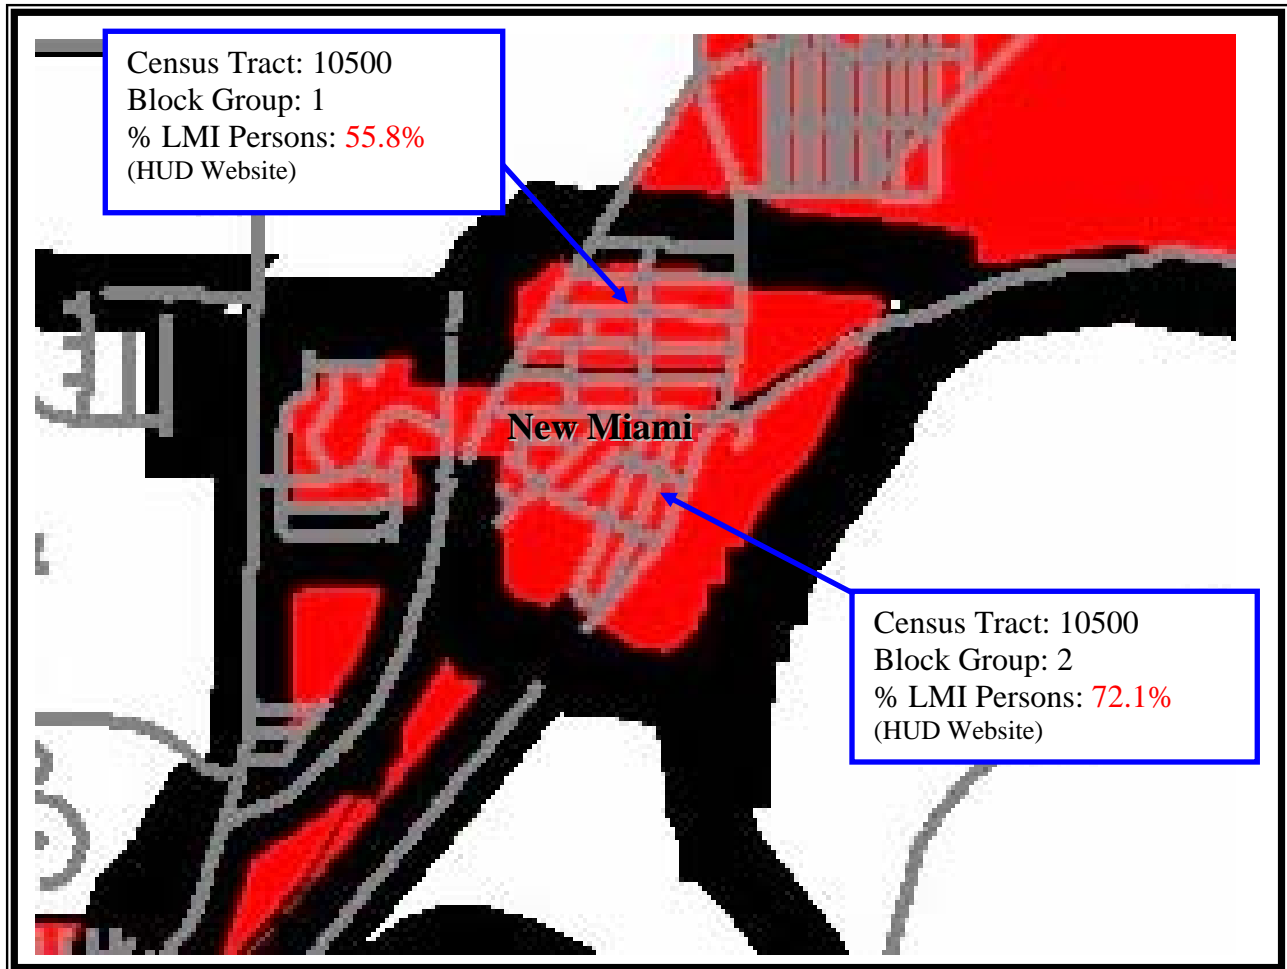

# Village of New Miami

## Butler County, Ohio

### LMI Area

TOTAL POPULATION 2000 CENSUS: 2469  
TOTAL LMI% for both block Groups in New Miami = 61.5%