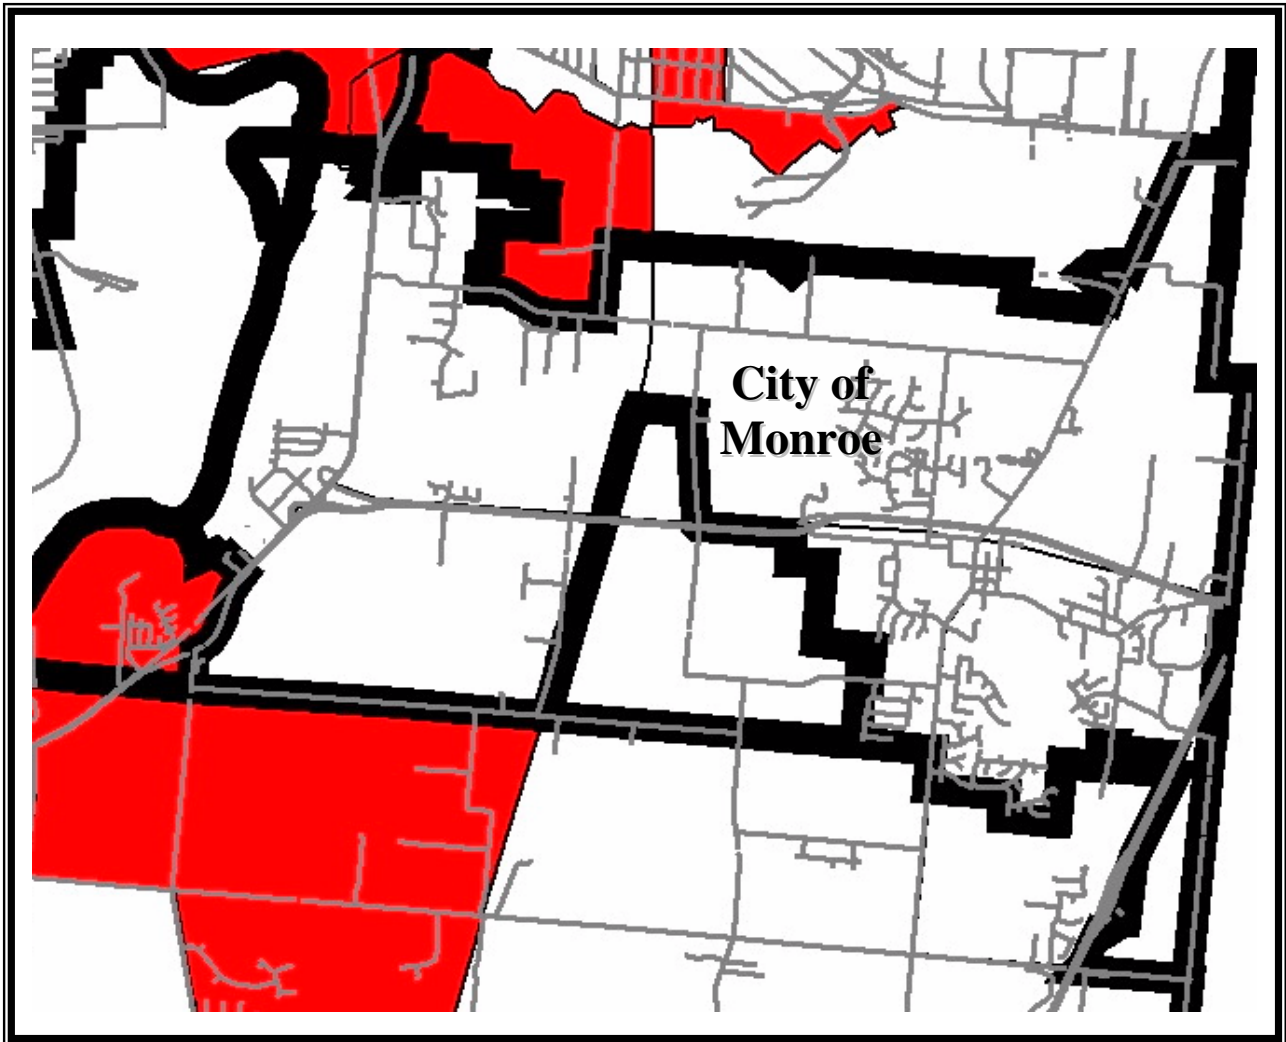

City of Monroe
Butler County, Ohio
LMI Area

LMI AREA

*Area has 50.8% of population (or greater) which qualifies as Low or Moderate Income- based on 2000 U.S. Census. Other areas may qualify by performing local income surveys.