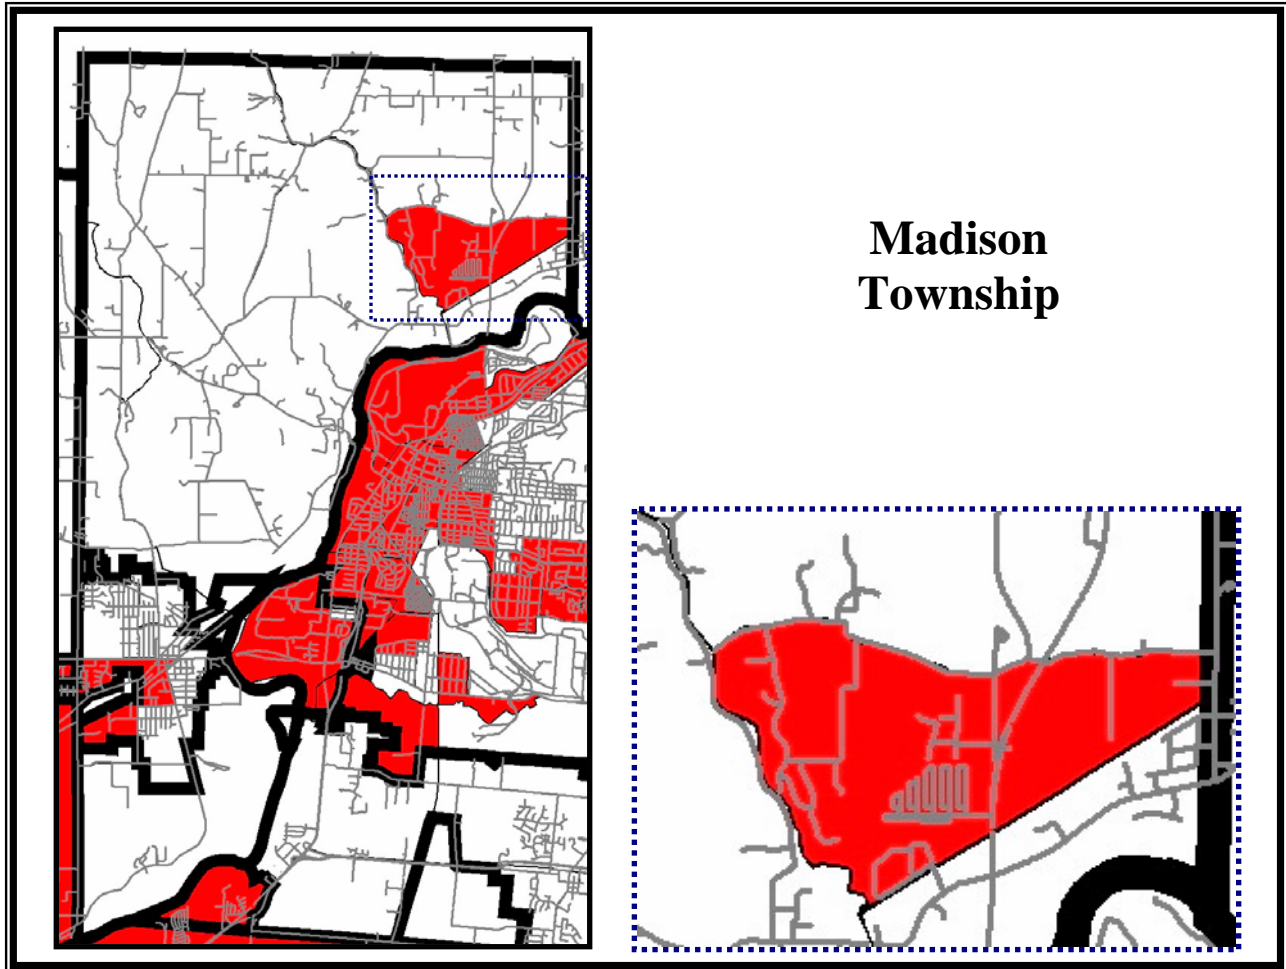

# Madison Township

## Butler County, Ohio

### LMI Area

**Madison  
Township**

**LMI AREA**

\*Area has 50.8% of population (or greater) which qualifies as Low or Moderate Income- based on 2000 U.S. Census. Other areas may qualify by performing local income surveys.