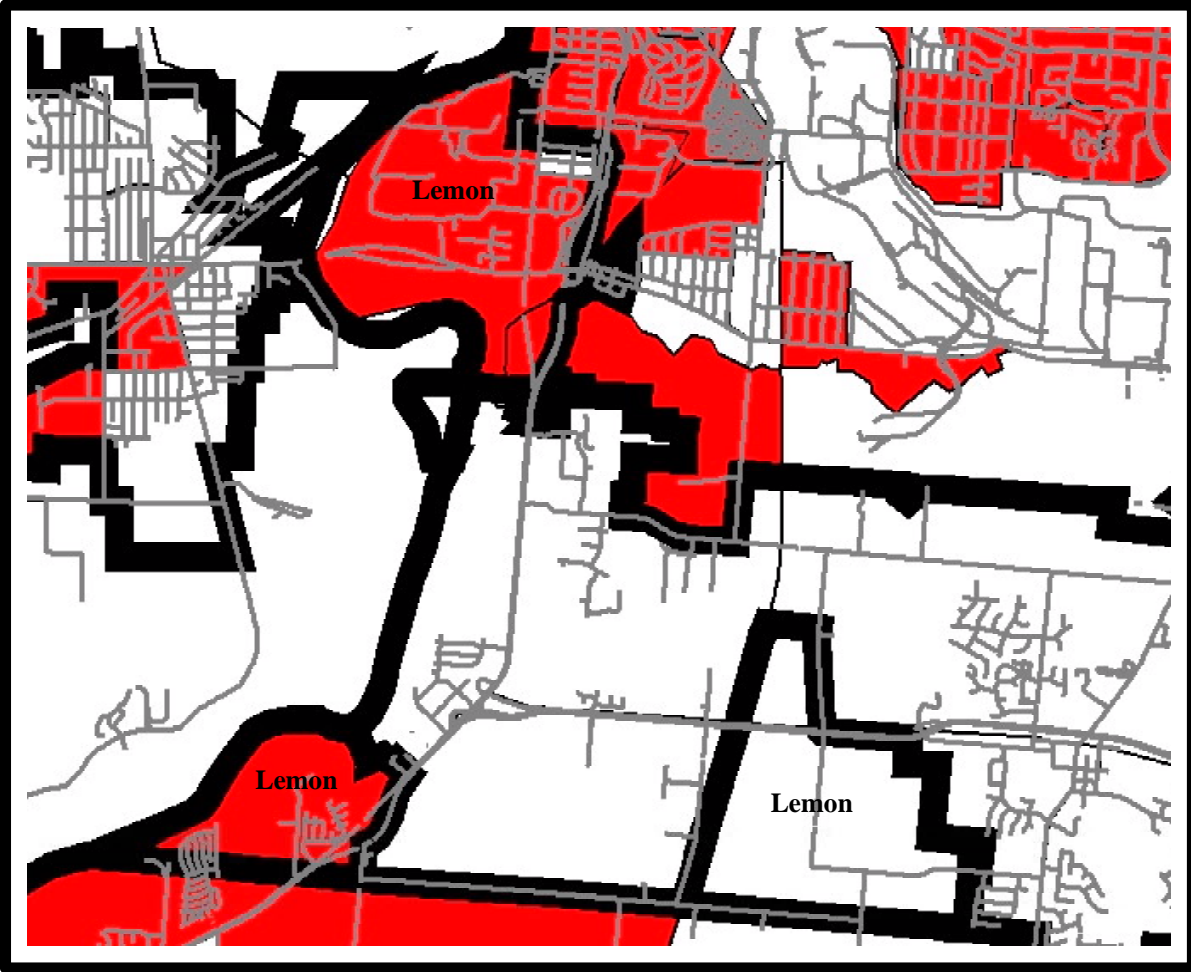

Lemon Township Butler County, Ohio LMI Area

 **LMI AREA** *Area has 50.8% of population (or greater) which qualifies as Low or Moderate Income- based on 2000 U.S. Census. Other areas may qualify by performing local income surveys.