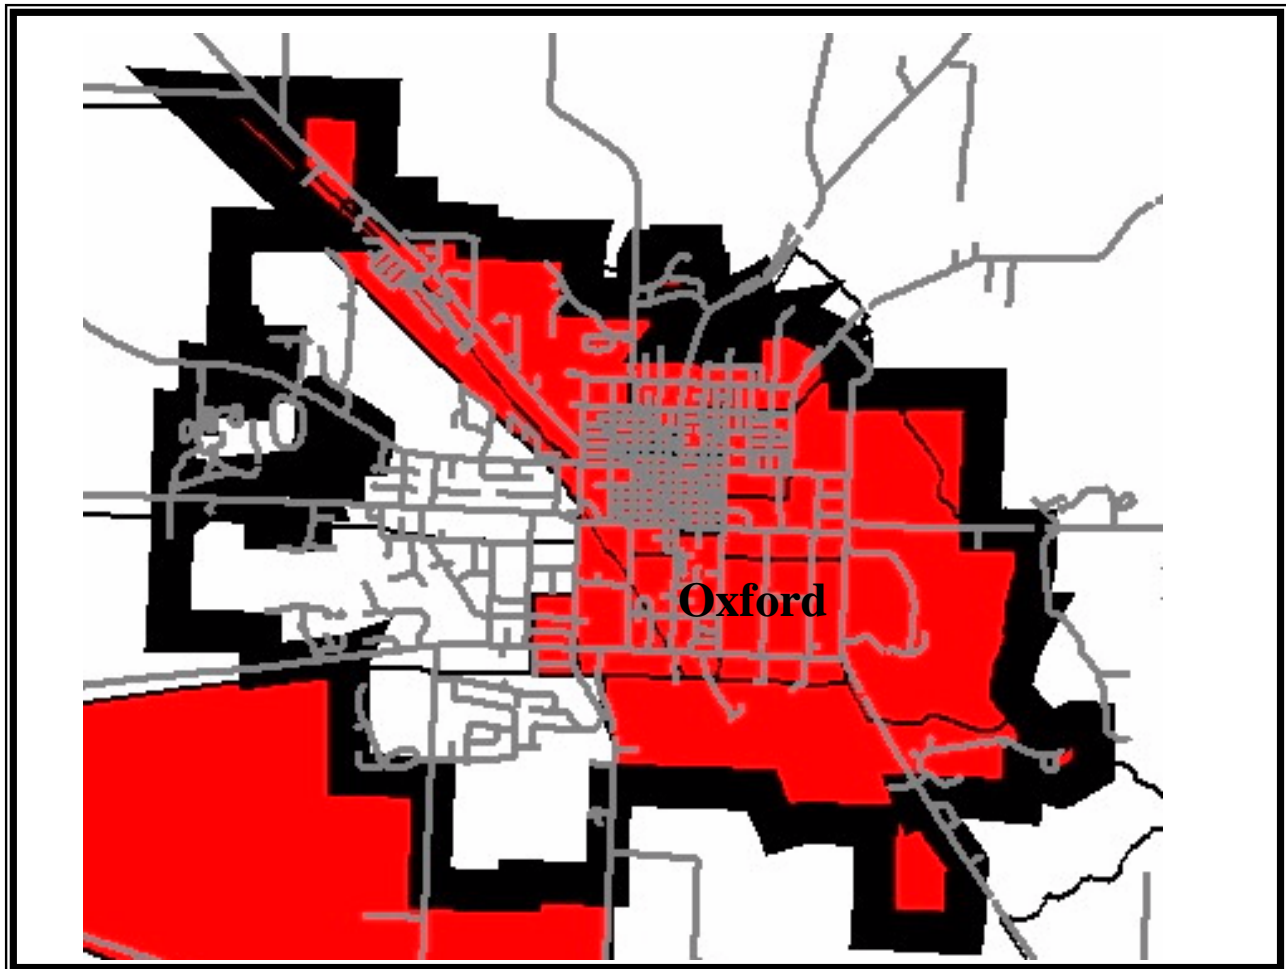

City of Oxford
Butler County, Ohio
LMI Area

LMI AREA

*Area has 50.8% of population (or greater) which qualifies as Low or Moderate Income- based on 2000 U.S. Census. Other areas may qualify by performing local income surveys