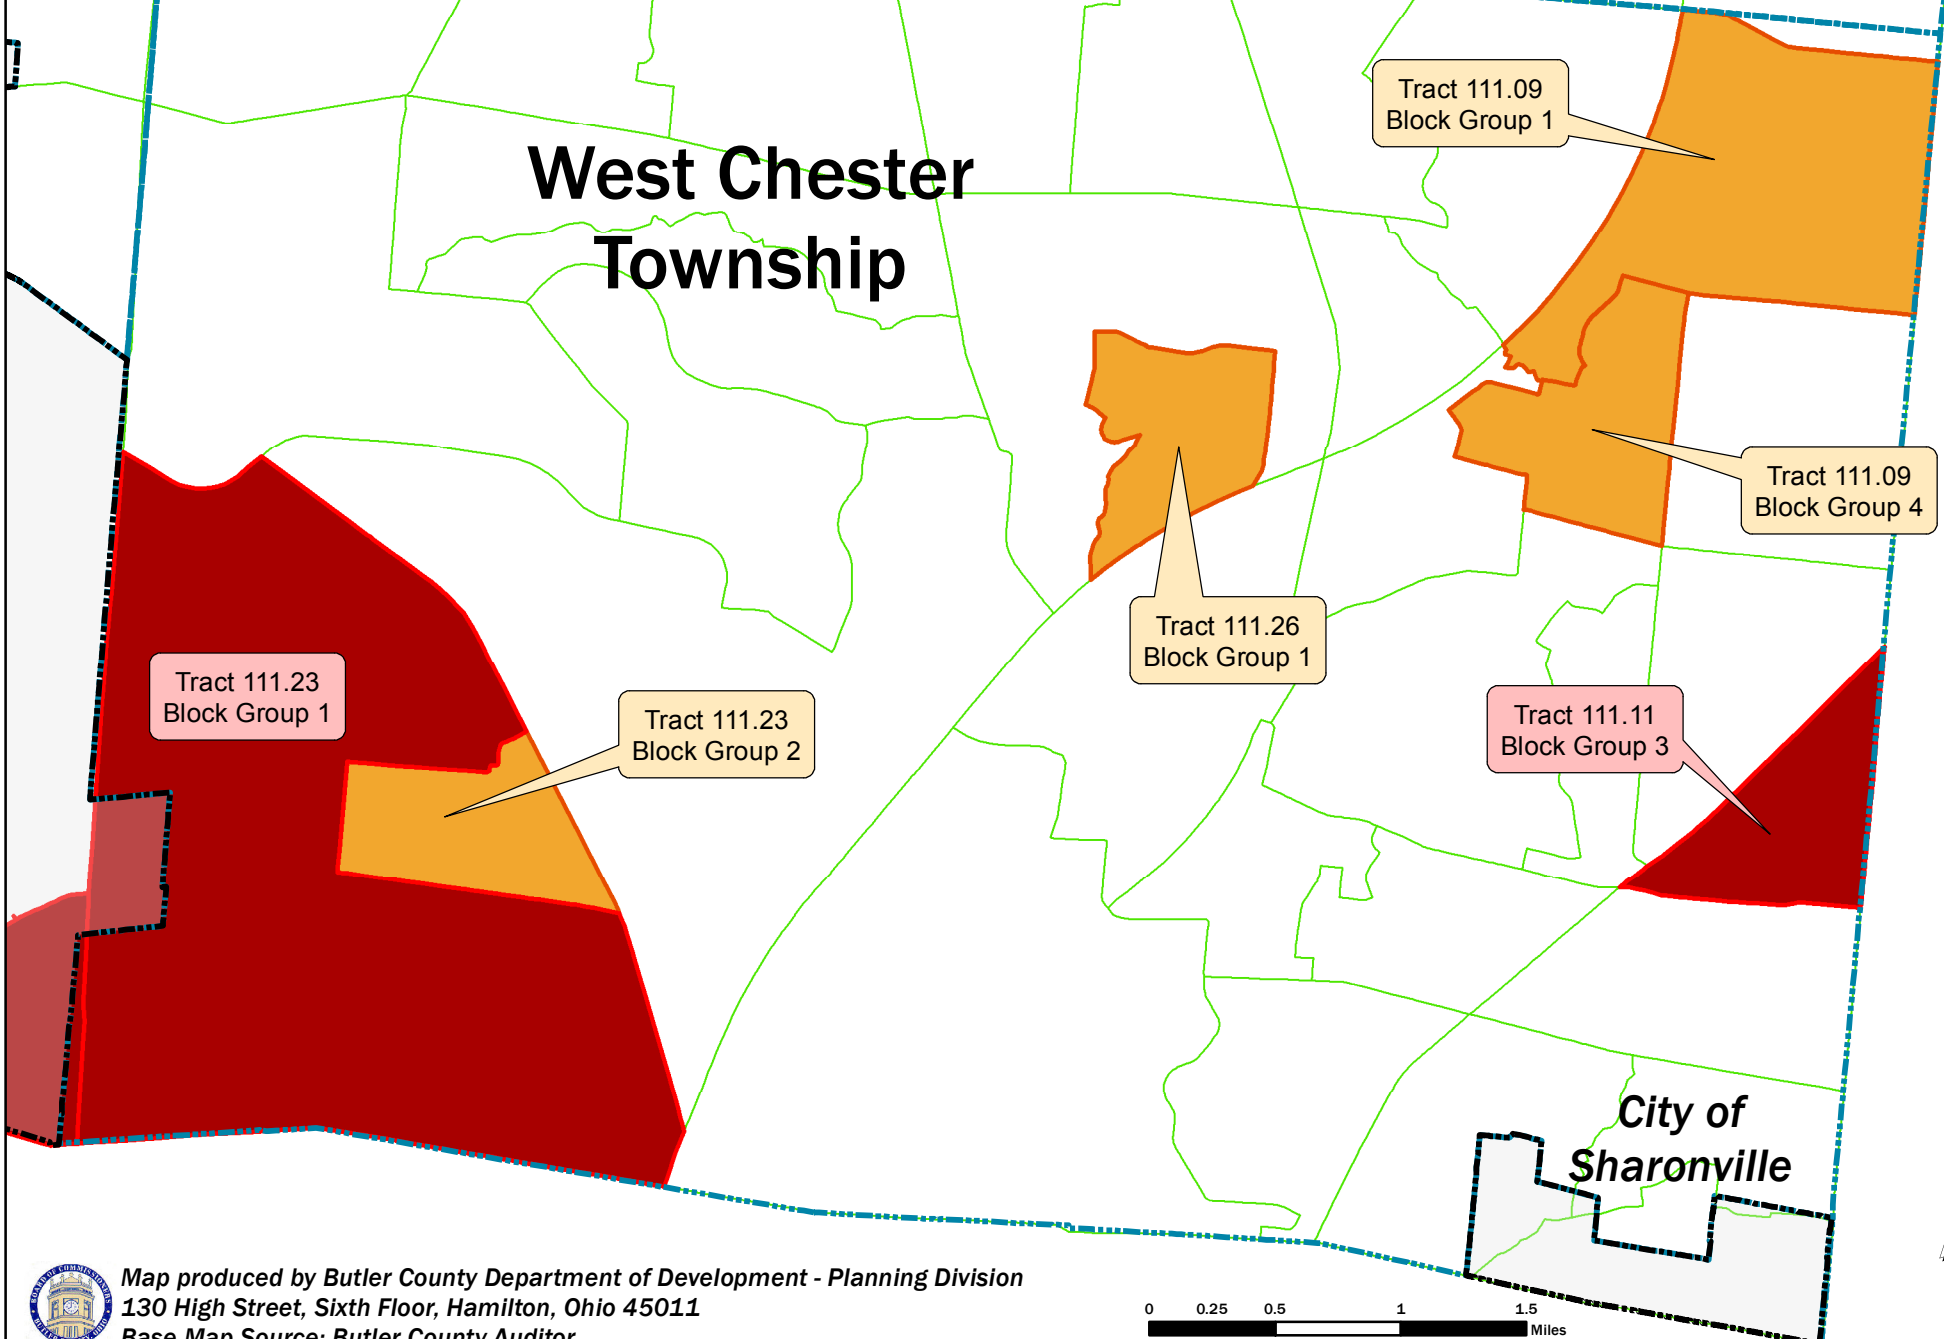

2014 LMI Areas Butler County, Ohio

West Chester Township

Map produced by Butler County Department of Development - Planning Division
130 High Street, Sixth Floor, Hamilton, Ohio 45011
Base Map Source: Butler County Auditor

Map Date: 8/18/2014