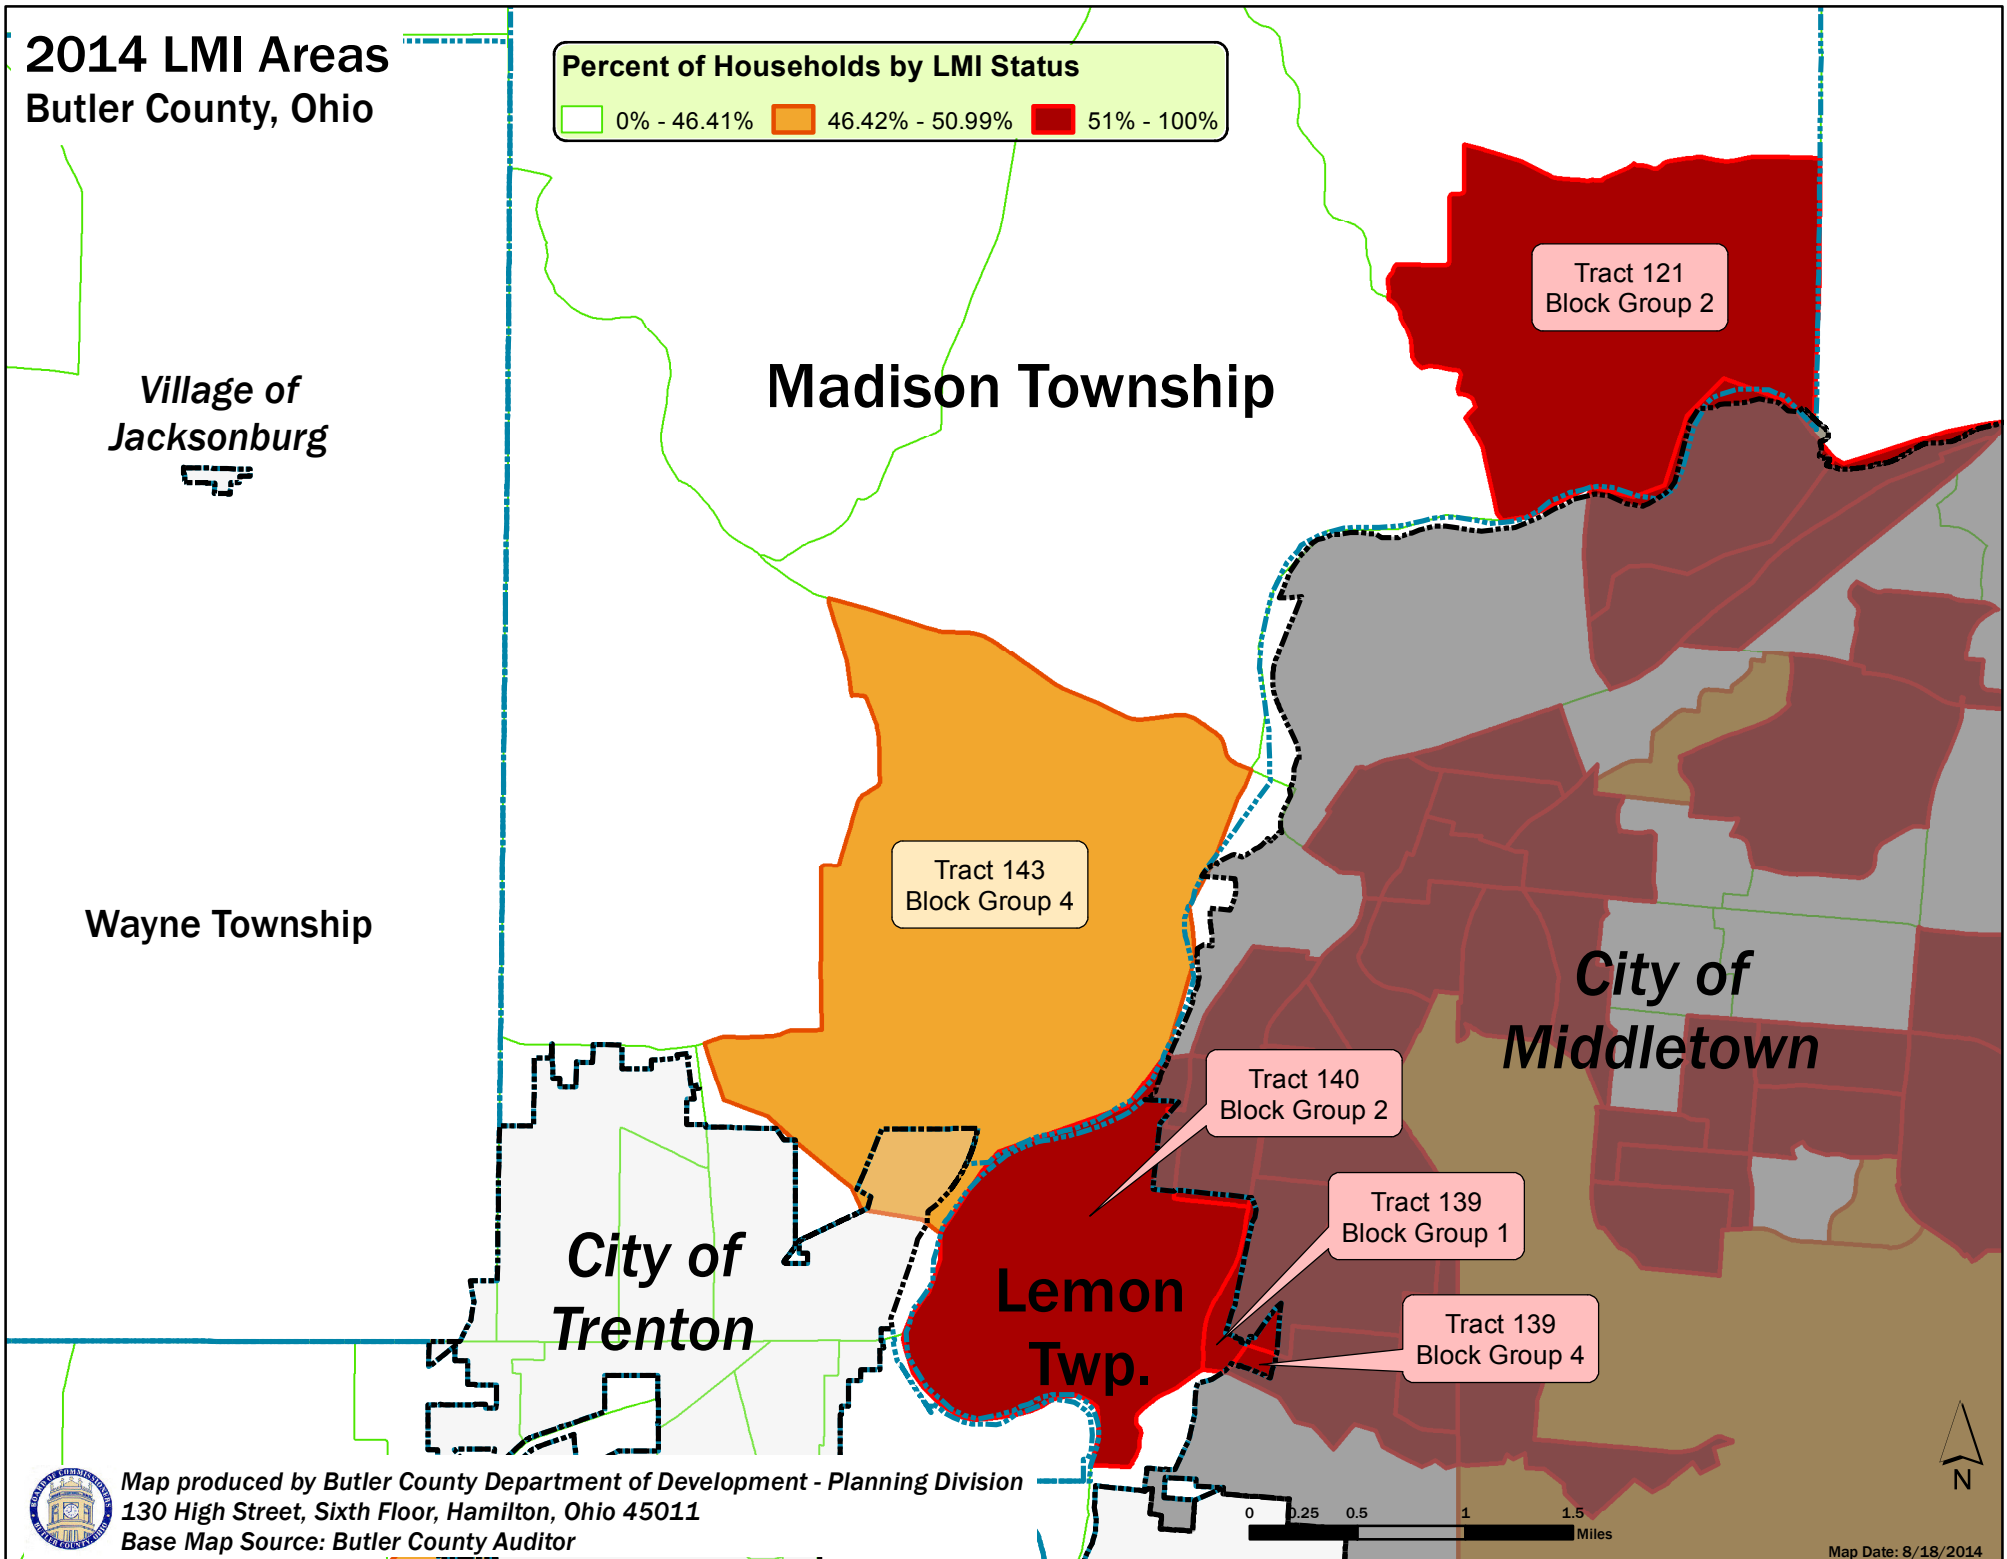

# 2014 LMI Areas Butler County, Ohio

Map produced by Butler County Department of Development - Planning Division  
130 High Street, Sixth Floor, Hamilton, Ohio 45011  
Base Map Source: Butler County Auditor

Map Date: 8/18/2014