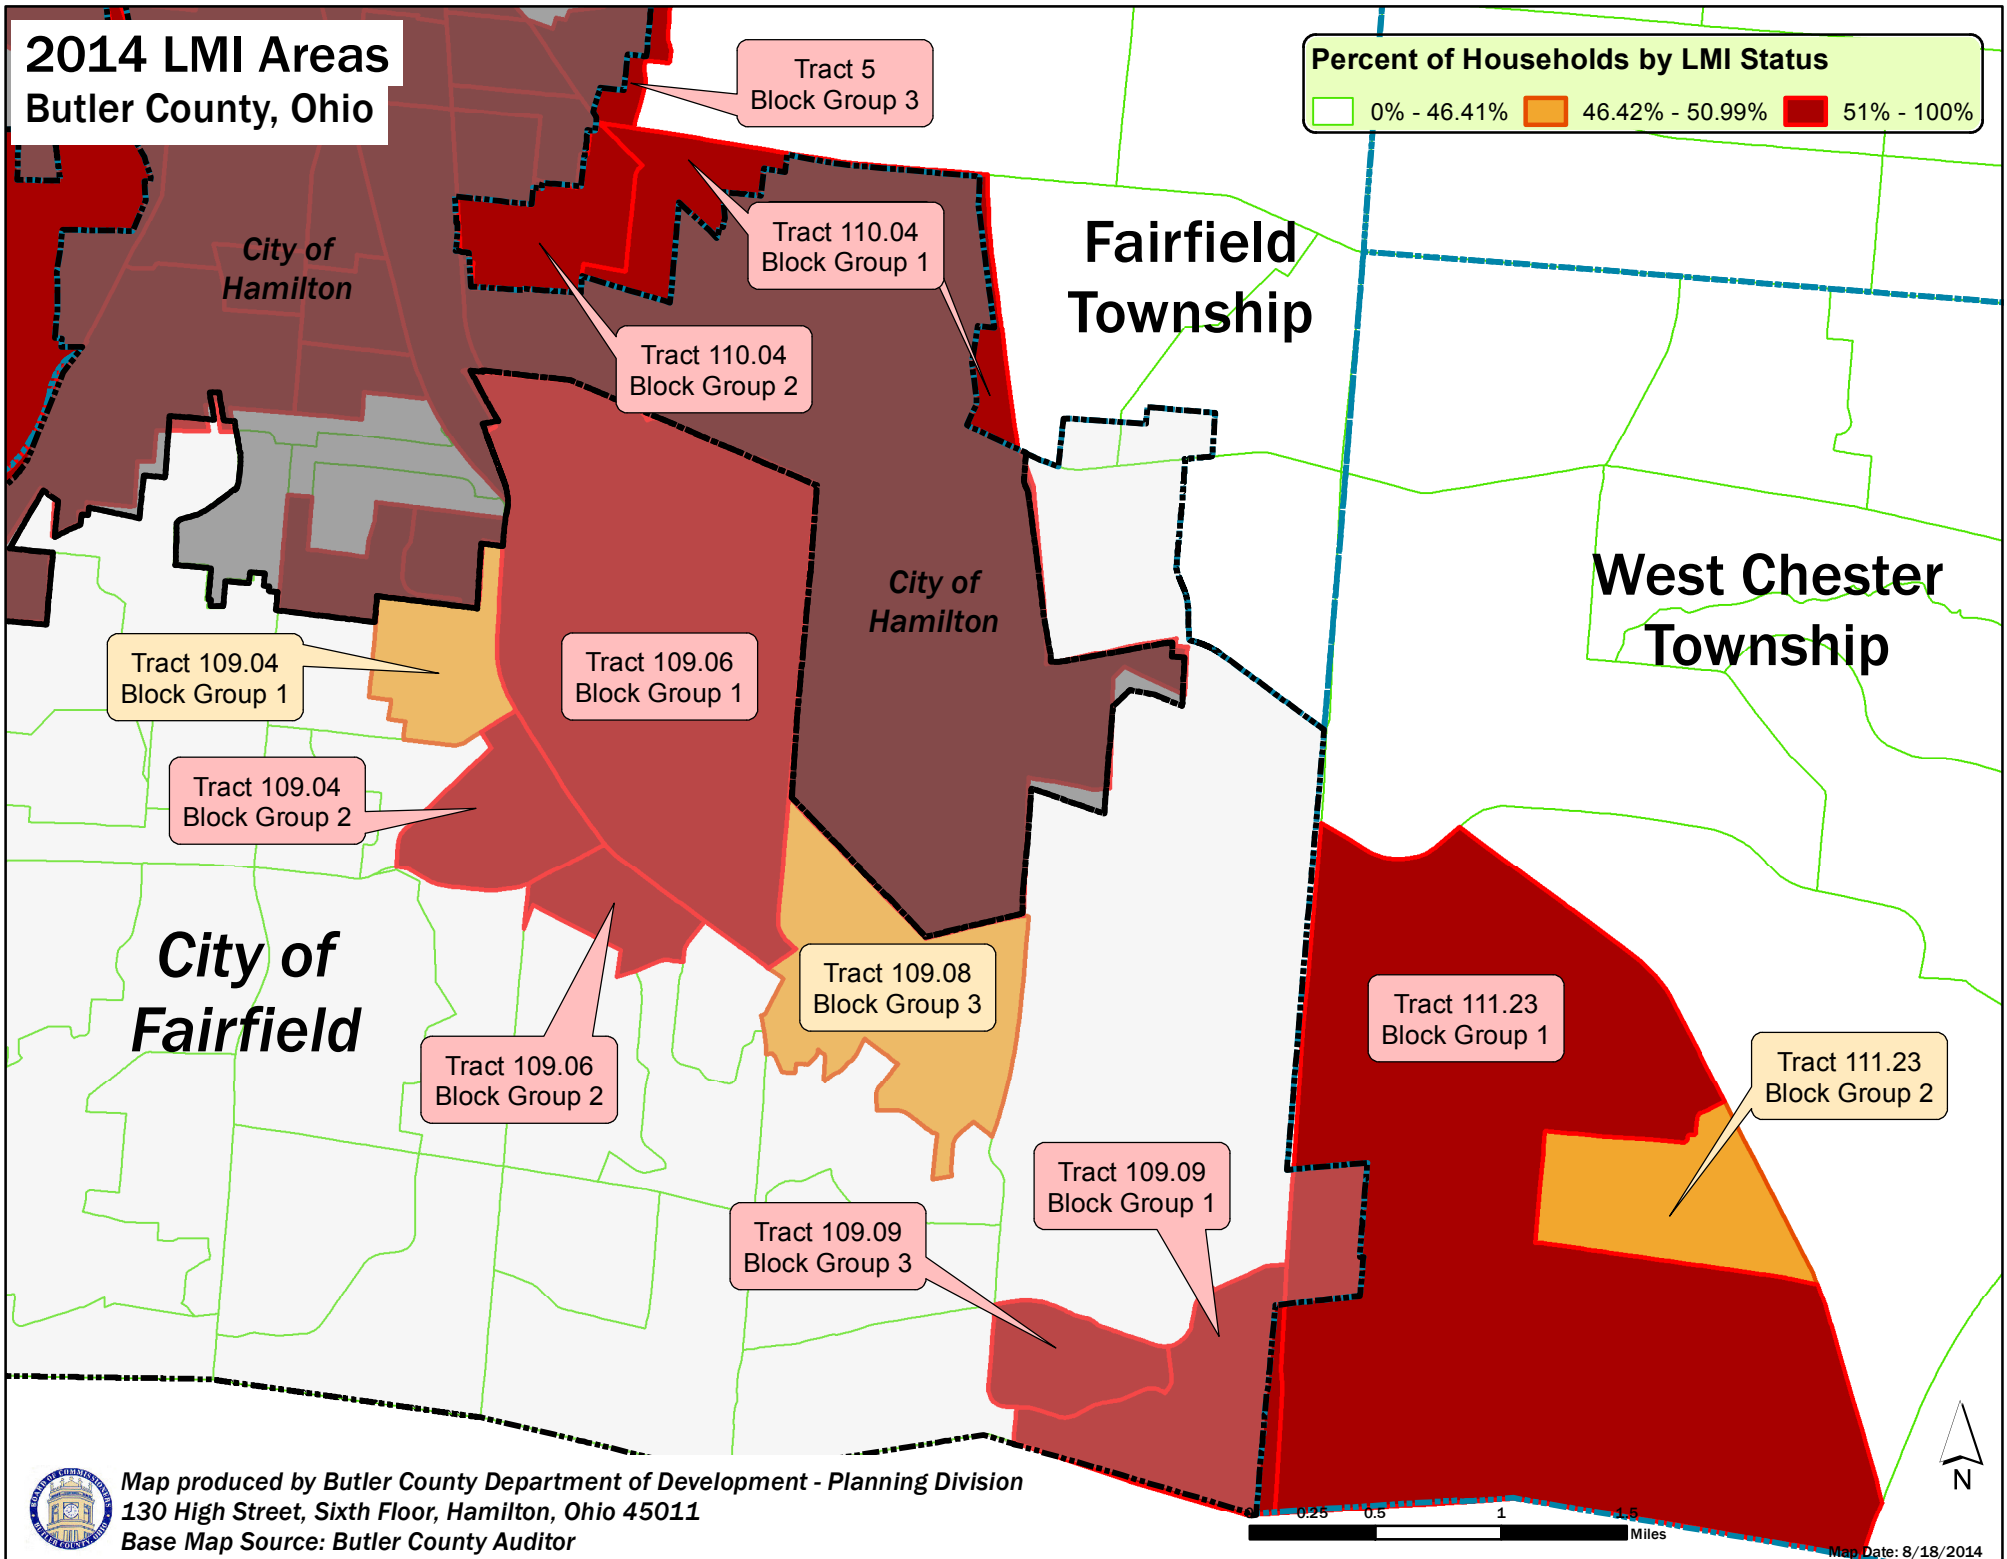

# 2014 LMI Areas Butler County, Ohio

Map produced by Butler County Department of Development - Planning Division  
130 High Street, Sixth Floor, Hamilton, Ohio 45011  
Base Map Source: Butler County Auditor

Map Date: 8/18/2014