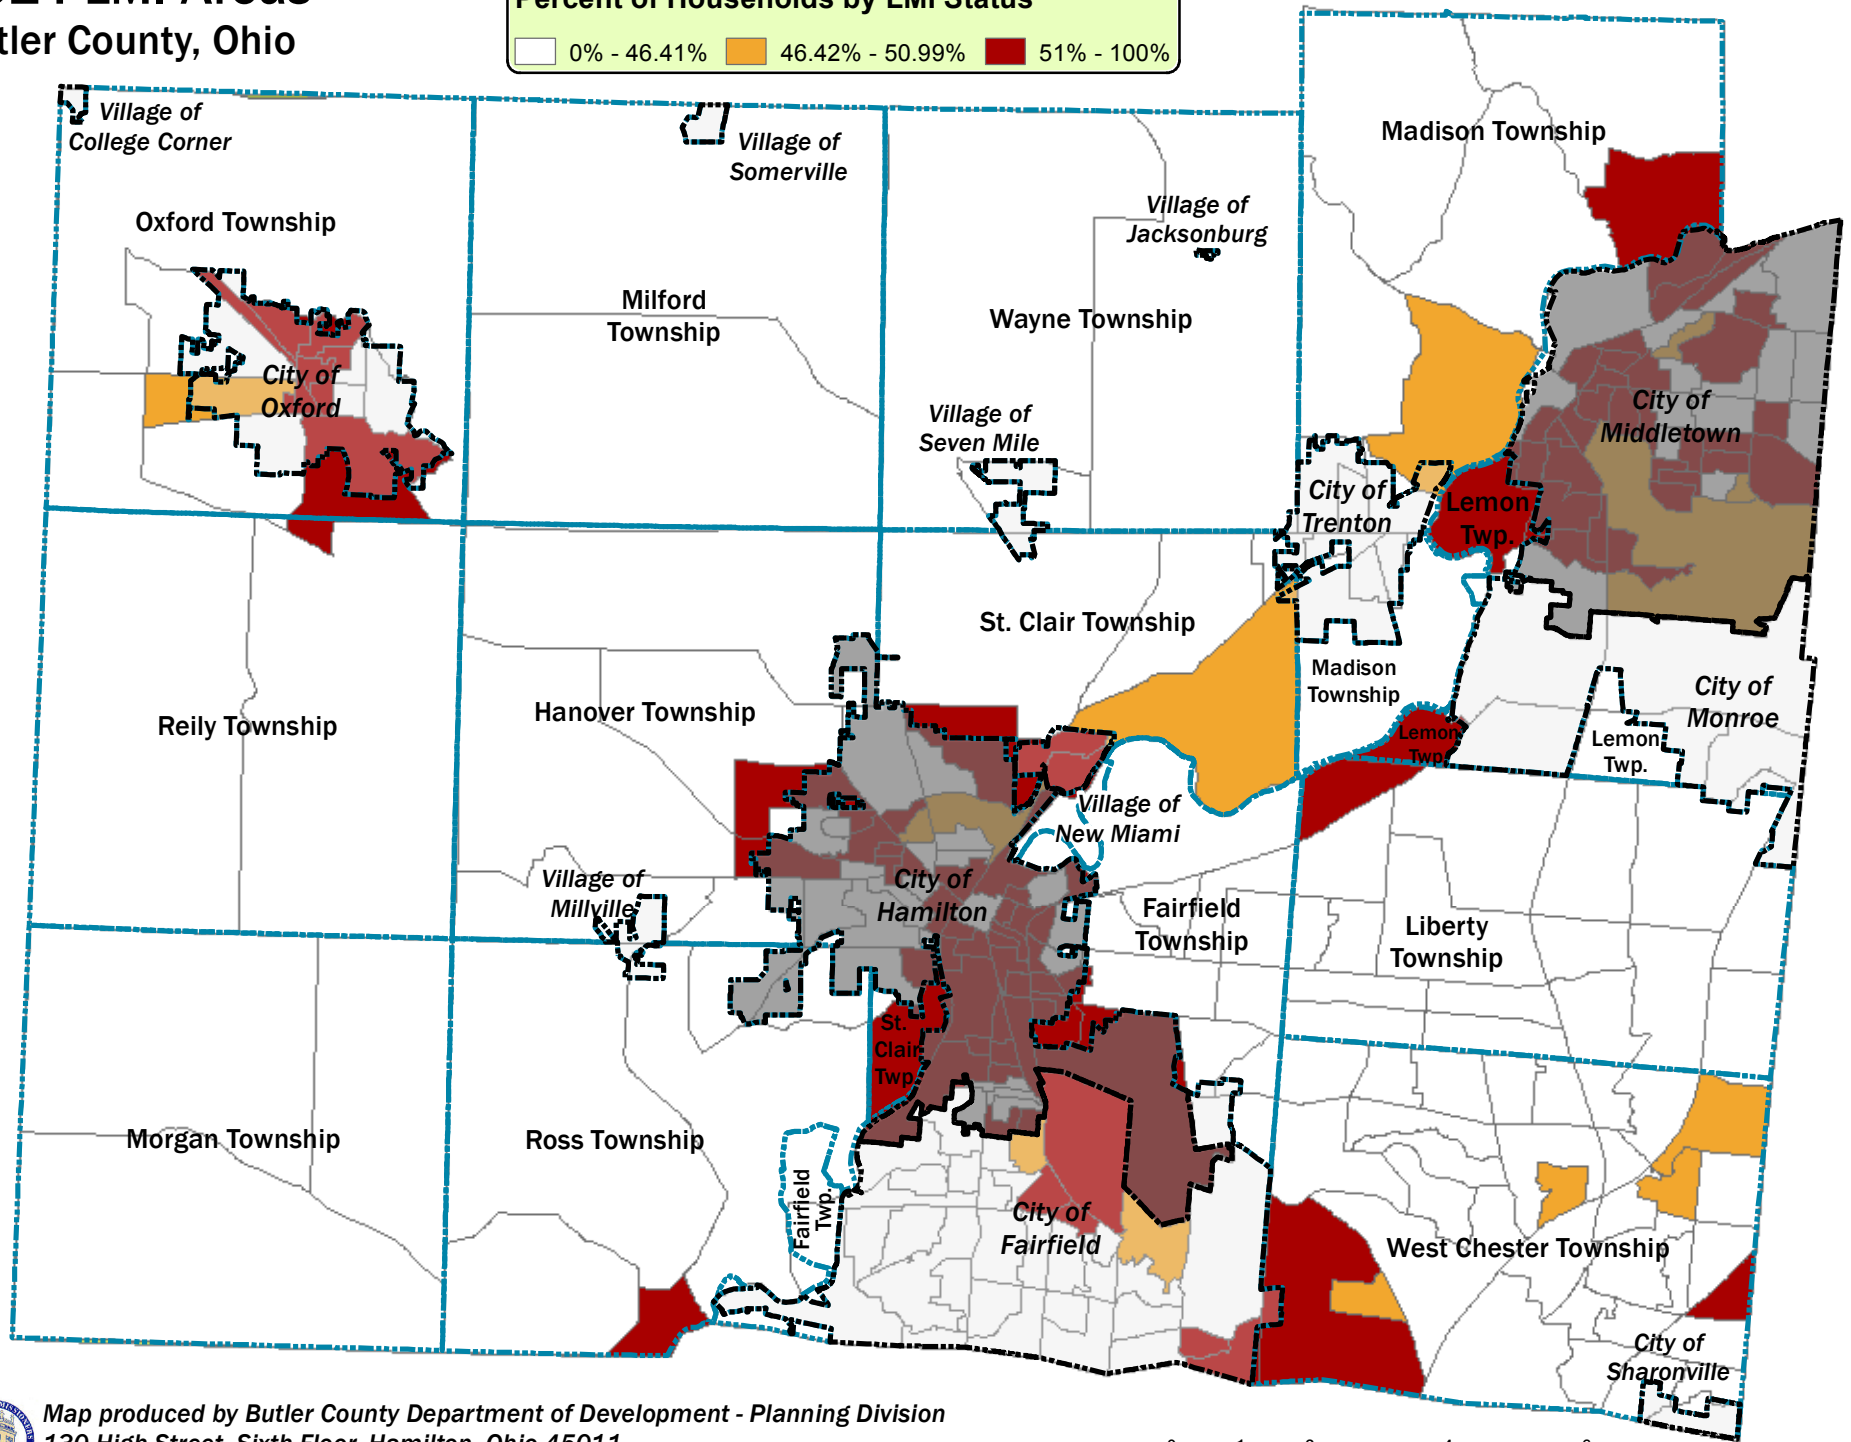

2014 LMI Areas Butler County, Ohio

Map produced by Butler County Department of Development - Planning Division
 130 High Street, Sixth Floor, Hamilton, Ohio 45011
 Base Map Source: Butler County Auditor